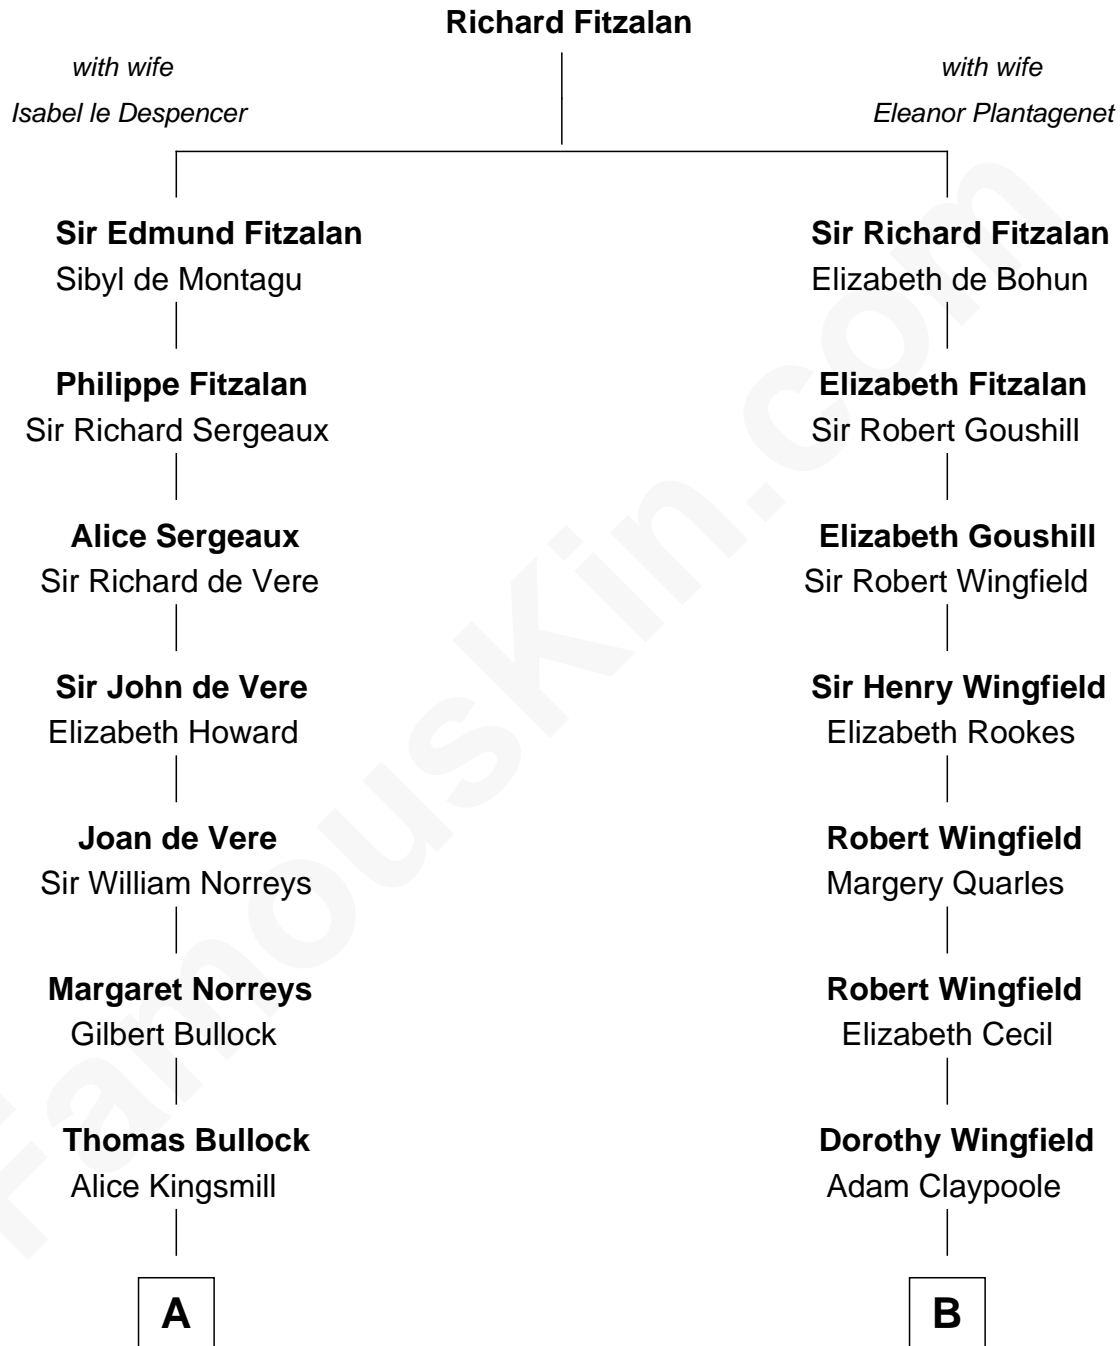

FamousKin.com

Relationship Chart of

Lou (Henry) Hoover

First Lady of President Herbert Hoover

18th cousin 1 time removed of

Valerie Bertinelli

Television Actress

C