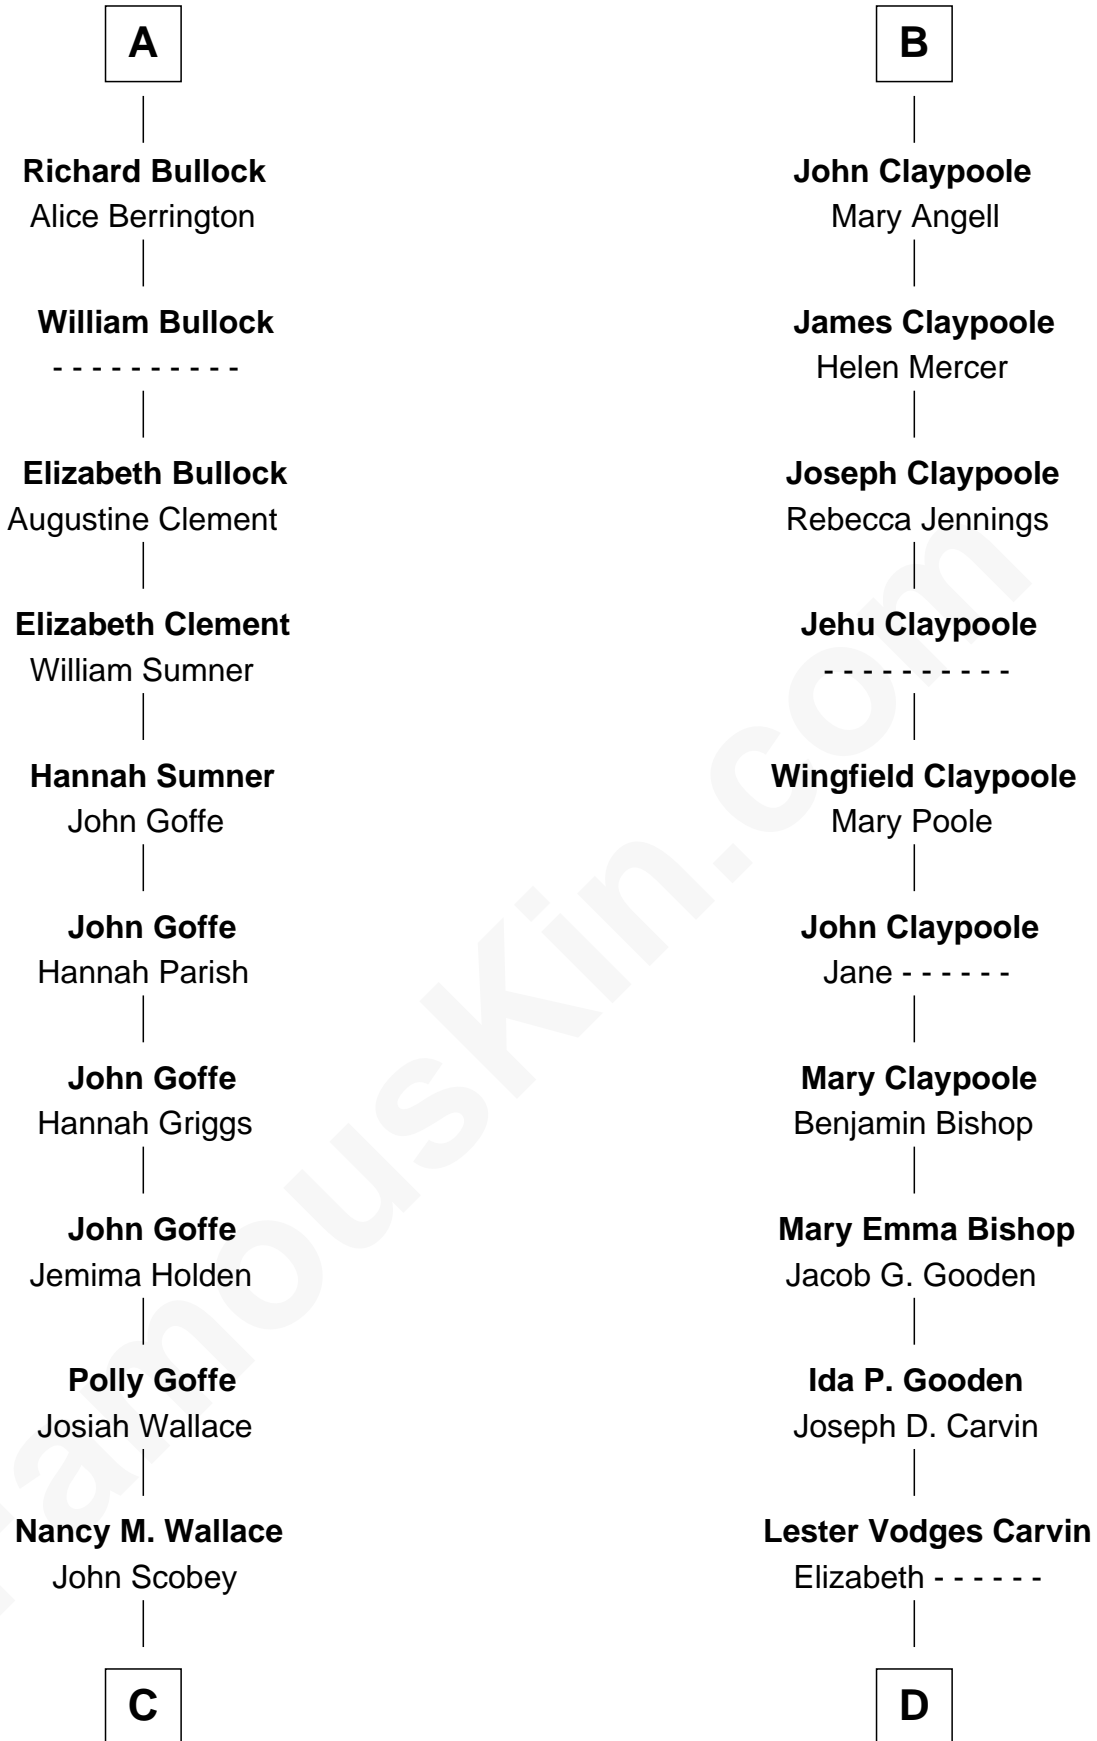

FamousKin.com

Relationship Chart of

Lou (Henry) Hoover

First Lady of President Herbert Hoover

18th cousin 1 time removed of

Valerie Bertinelli

Television Actress

C

Philomelia Sophia Scobey

Phineas Weed

Florence Ida Weed

Charles Delano Henry

Lou (Henry) Hoover

First Lady of Herbert Hoover

D

Nancy L. Carvin