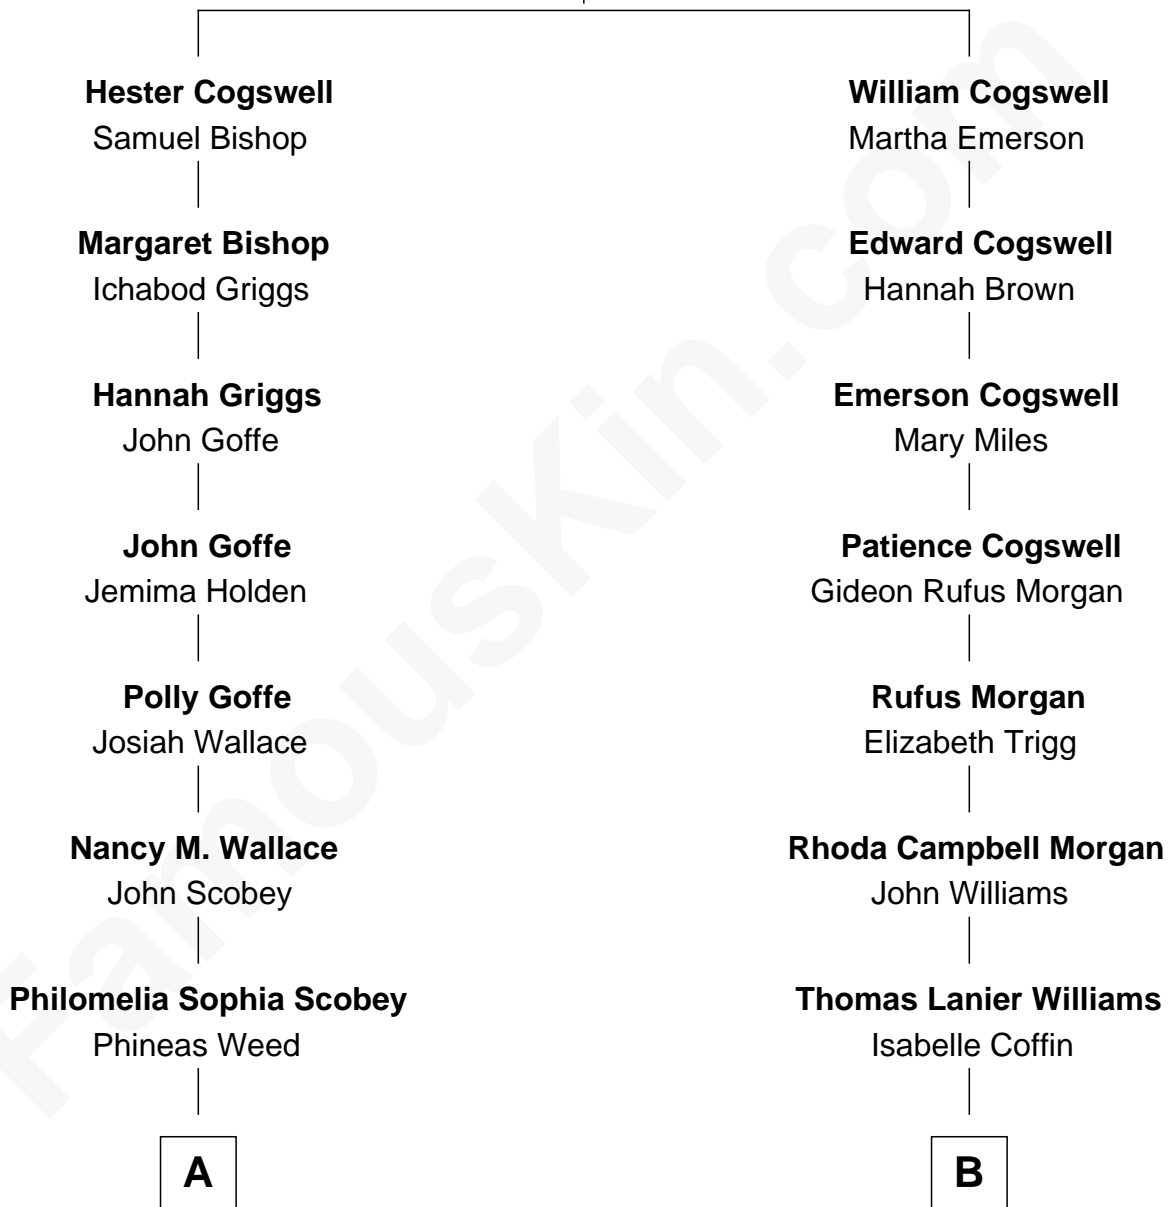

## Relationship Chart of

### Lou (Henry) Hoover

*First Lady of President Herbert Hoover*

8th cousin of

### Tennessee Williams

*Author of A Streetcar Named Desire*

**William Cogswell**  
Susanna Hawkes

**A**

**Florence Ida Weed**  
Charles Delano Henry

**Lou (Henry) Hoover**  
*First Lady of Herbert Hoover*

**B**