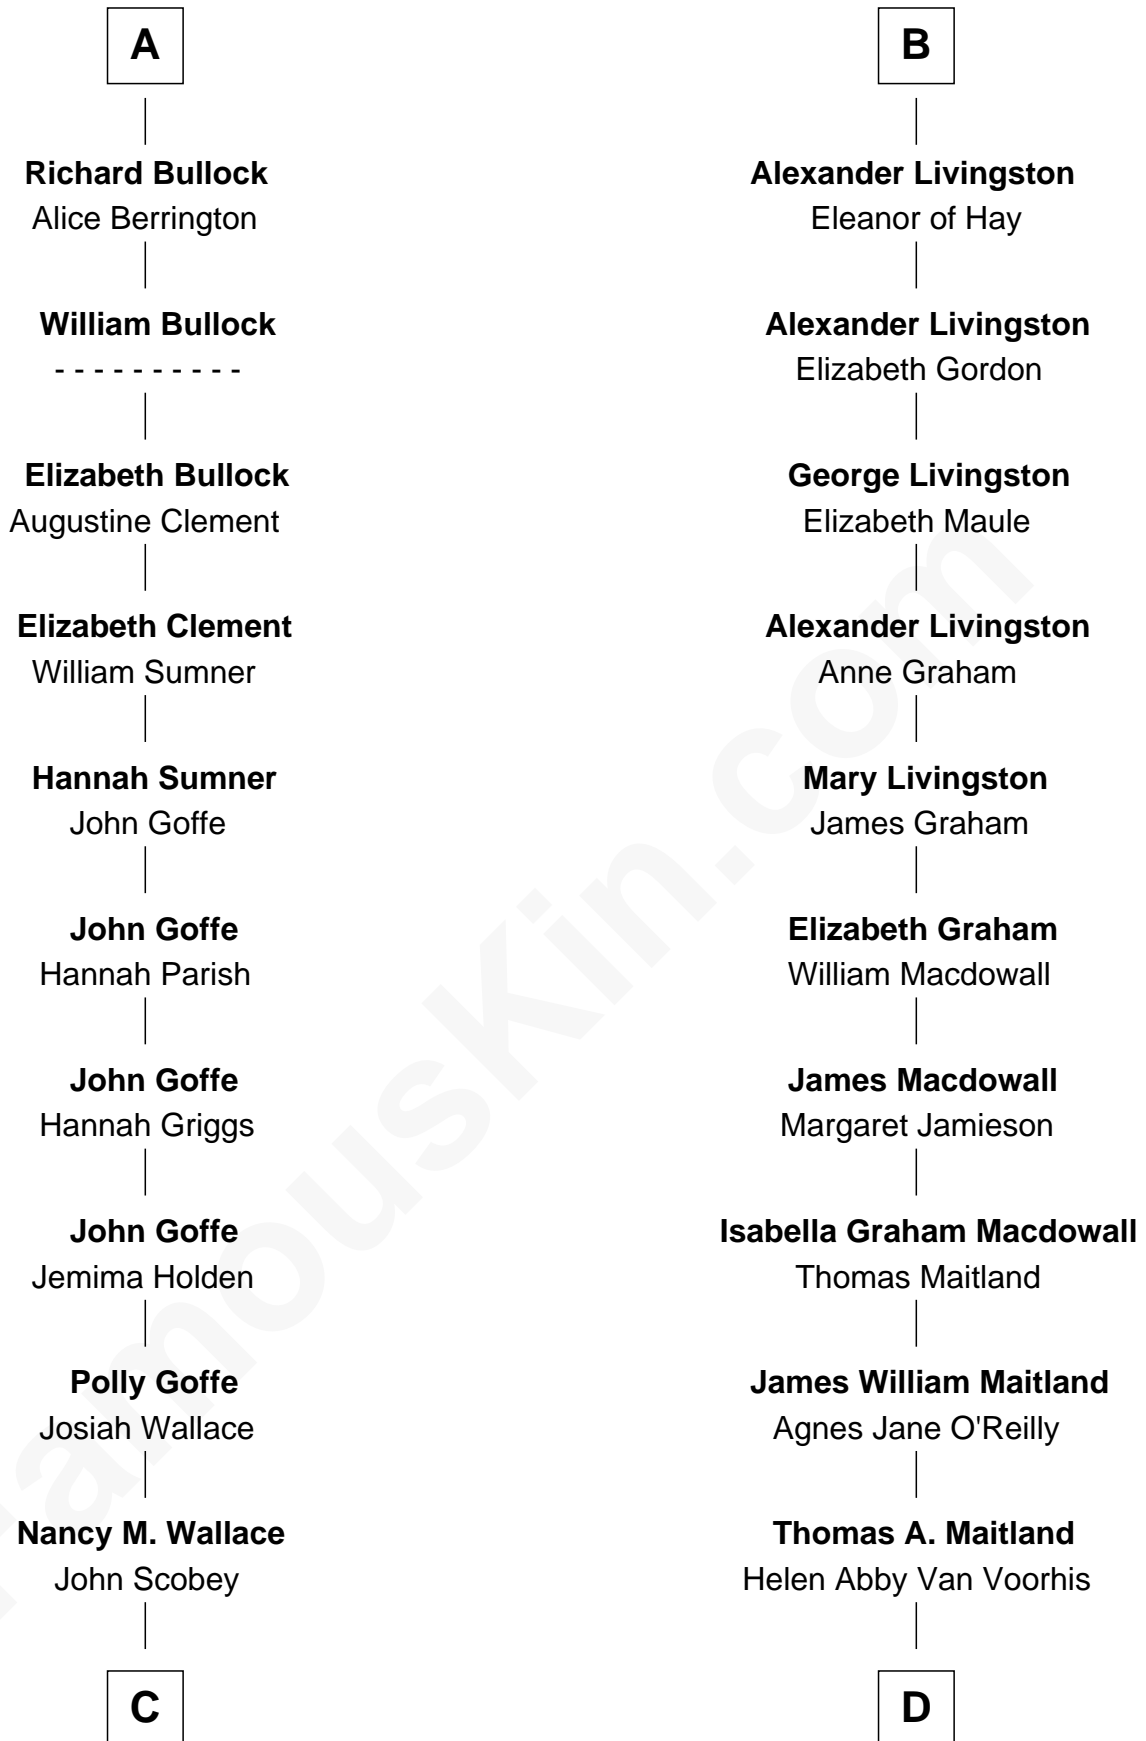

## Relationship Chart of

### Lou (Henry) Hoover

*First Lady of President Herbert Hoover*

19th cousin of

### Howard Dean

*79th Governor of Vermont*

**C**

**Philomelia Sophia Scobey**

Phineas Weed

**Florence Ida Weed**

Charles Delano Henry

**Lou (Henry) Hoover**

*First Lady of Herbert Hoover*

**D**

**James William Maitland**

Sylvia Wigglesworth

**Andrea Belden Maitland**

Howard Brush Dean

**Howard Dean**

*79th Governor of Vermont*