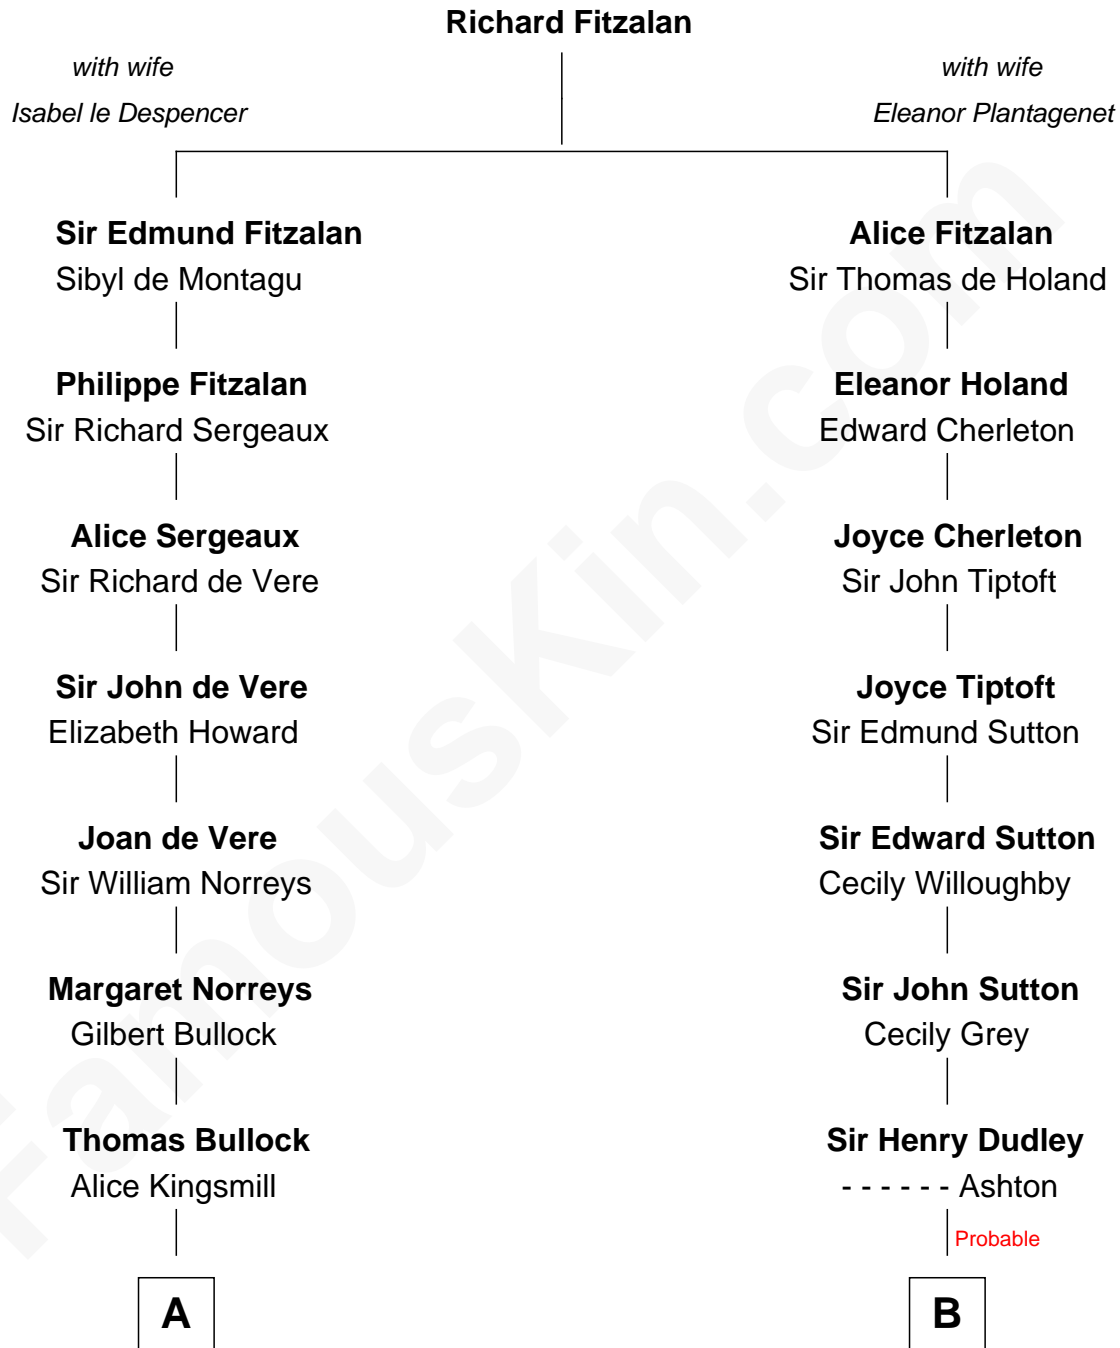

FamousKin.com

Relationship Chart of

Lou (Henry) Hoover

First Lady of President Herbert Hoover

18th cousin 1 time removed of

Humphrey Bogart

Movie Actor

C

Philomelia Sophia Scobey

Phineas Weed

Florence Ida Weed

Charles Delano Henry

Lou (Henry) Hoover

First Lady of Herbert Hoover

D

Maud Humphrey