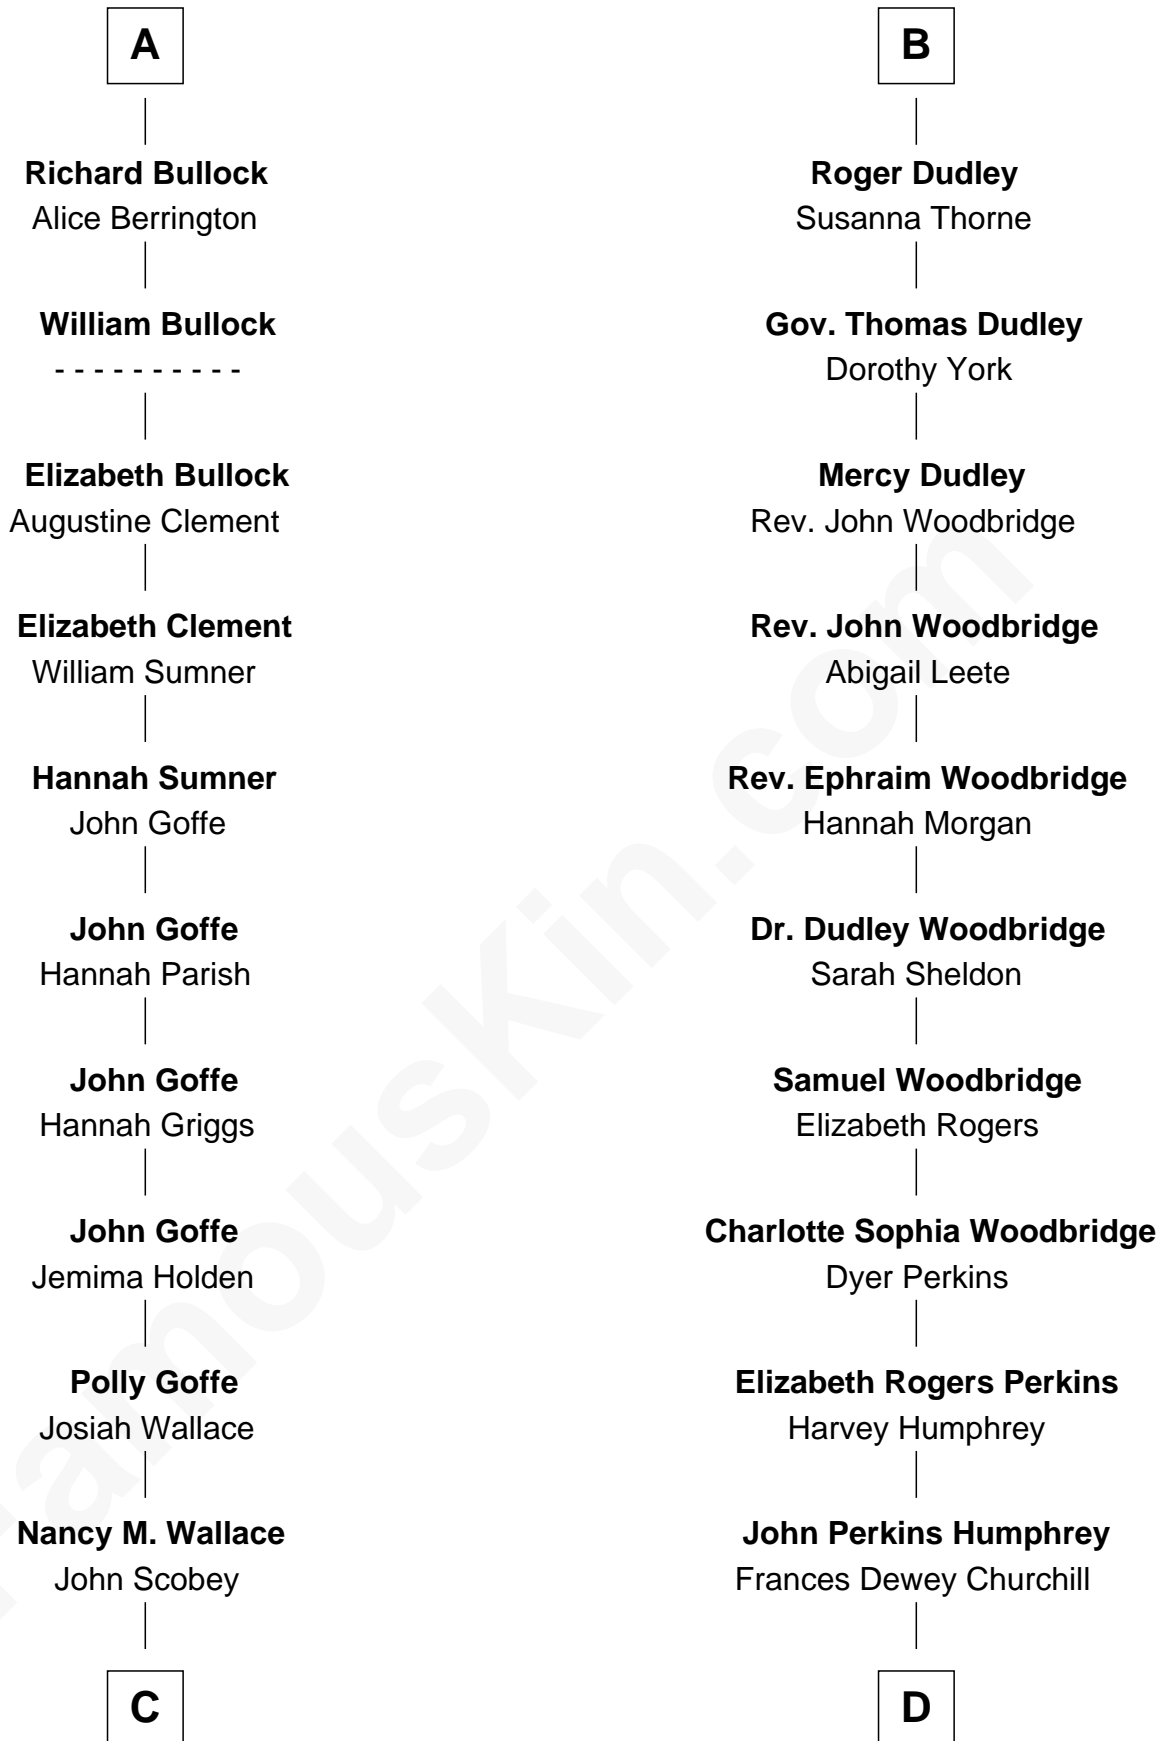

FamousKin.com

Relationship Chart of

Lou (Henry) Hoover

First Lady of President Herbert Hoover

18th cousin 1 time removed of

Humphrey Bogart

Movie Actor

C

Philomelia Sophia Scobey

Phineas Weed

Florence Ida Weed

Charles Delano Henry

Lou (Henry) Hoover

First Lady of Herbert Hoover

D

Maud Humphrey