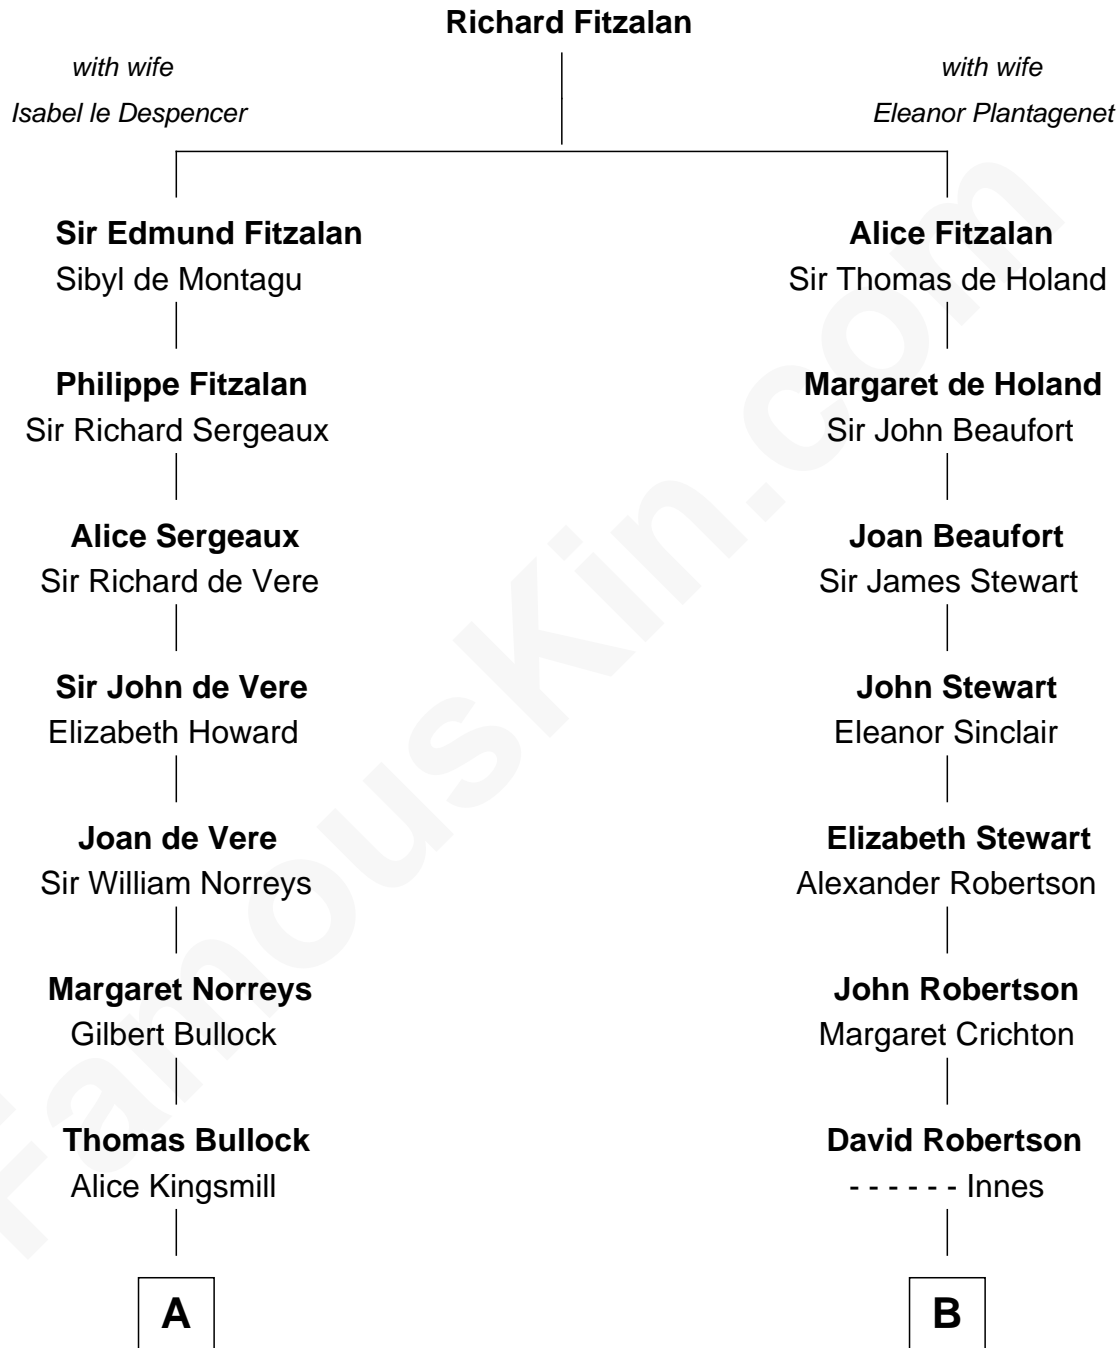

FamousKin.com

Relationship Chart of

Lou (Henry) Hoover

First Lady of President Herbert Hoover

11th cousin 8 times removed of

Patrick Henry

1st and 6th Governor of Virginia