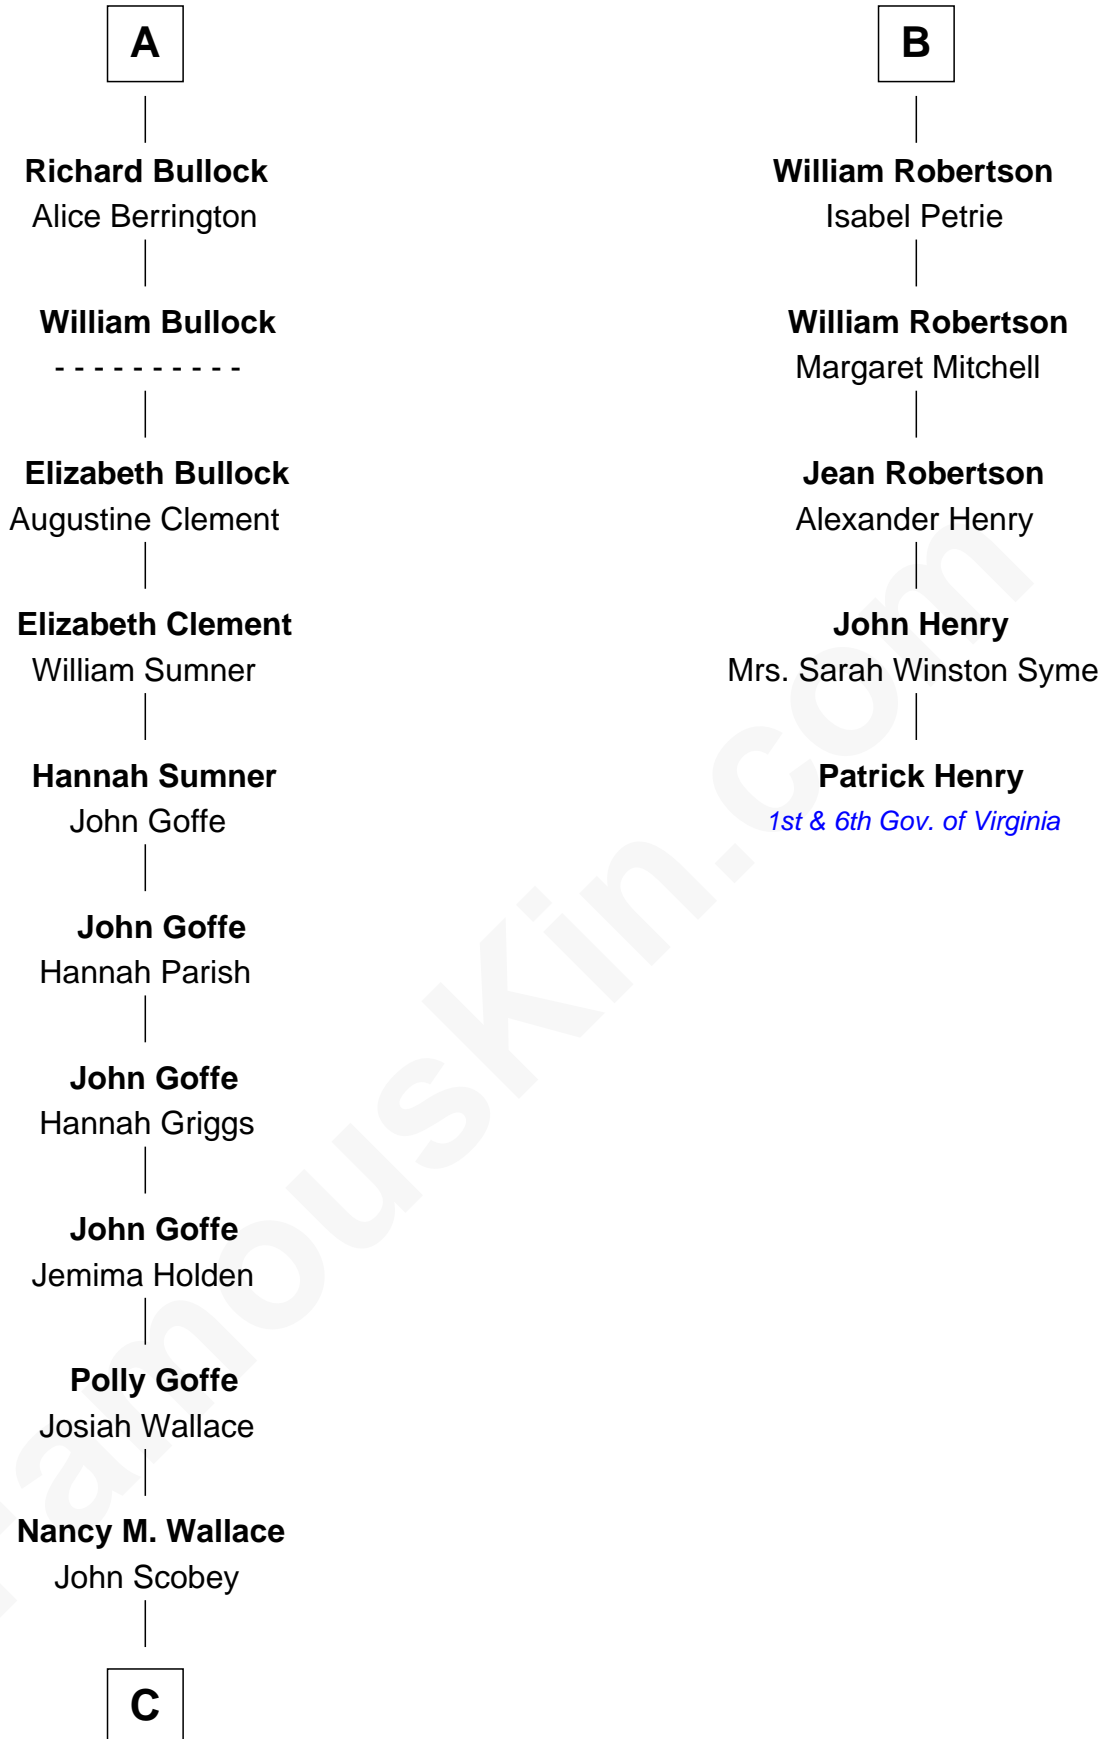

## Relationship Chart of

### Lou (Henry) Hoover

*First Lady of President Herbert Hoover*

11th cousin 8 times removed of

### Patrick Henry

*1st and 6th Governor of Virginia*

**C**

Philomelia Sophia Scobey

Phineas Weed

Florence Ida Weed

Charles Delano Henry

Lou (Henry) Hoover

*First Lady of Herbert Hoover*

FamousKin.com