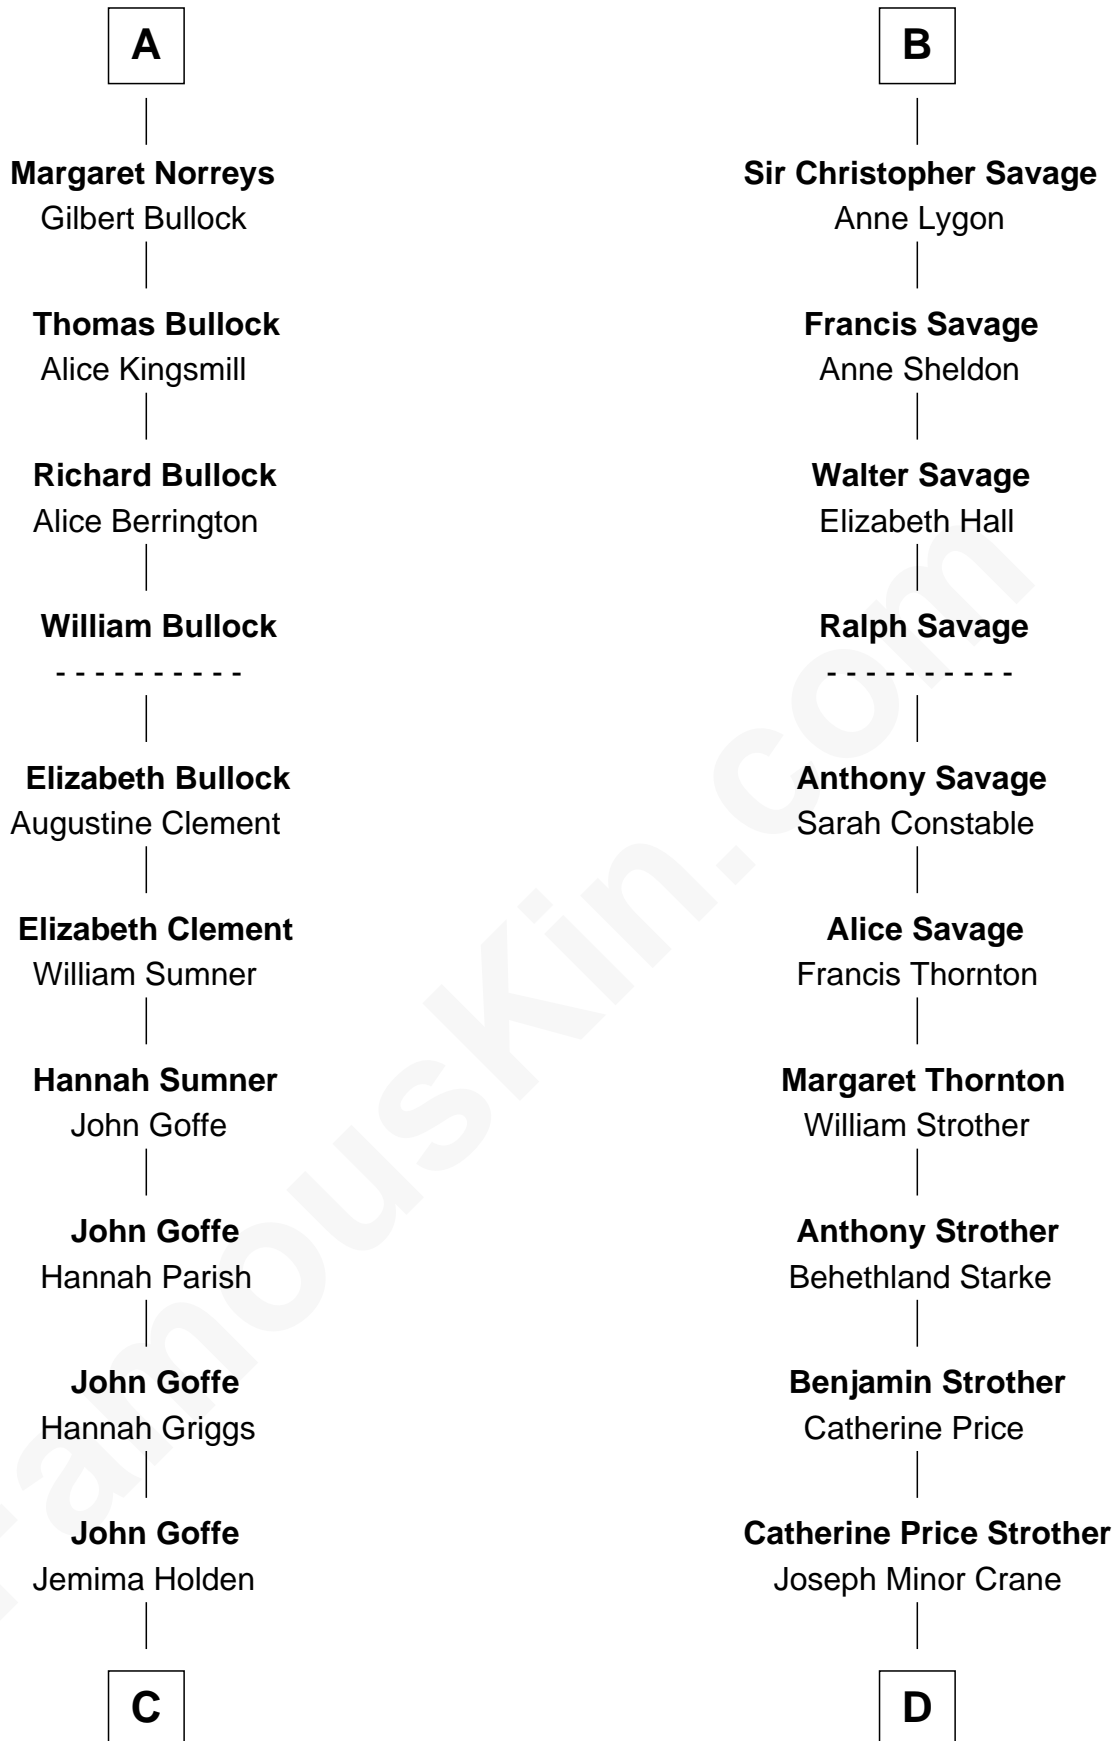

FamousKin.com

Relationship Chart of

Lou (Henry) Hoover

First Lady of President Herbert Hoover

20th cousin 1 time removed of

Randolph Scott
Movie Actor

C

Polly Goffe
Josiah Wallace

Nancy M. Wallace
John Scobey

Philomelia Sophia Scobey
Phineas Weed

Florence Ida Weed
Charles Delano Henry

Lou (Henry) Hoover
First Lady of Herbert Hoover

D

John William Crane
Margaret Ann Sadler

Joseph Minor Crane
Lavinia Lionberger

Lucy Lionberger Crane
George Grant Scott

Randolph Scott
Movie Actor