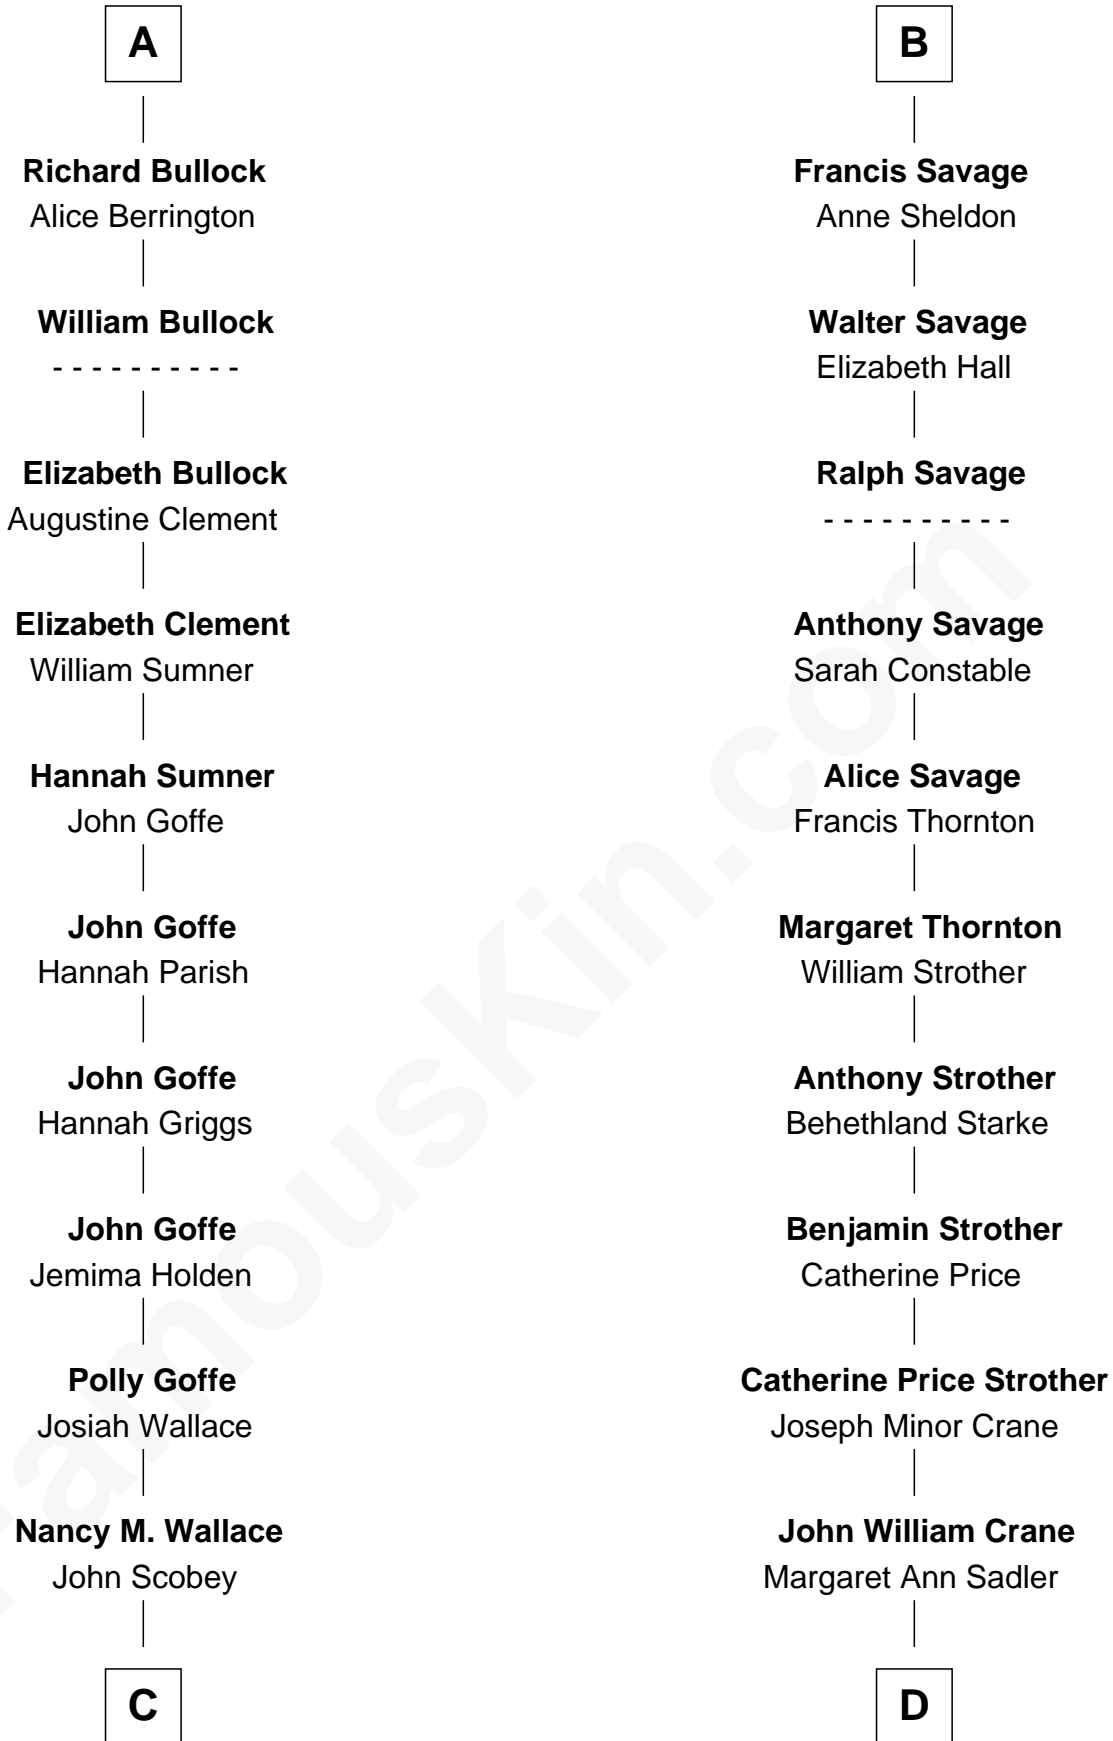

FamousKin.com

Relationship Chart of

Lou (Henry) Hoover

First Lady of President Herbert Hoover

19th cousin of

Randolph Scott

Movie Actor

Bartholomew de Badlesmere

Elizabeth Howard

Joan de Vere

Sir William Norreys

Margaret Norreys

Gilbert Bullock

Thomas Bullock

Alice Kingsmill

A

Katherine Stanley

Sir John Savage

Sir Christopher Savage

Anne Stanley

Sir Christopher Savage

Anne Lygon

B

C

Philomelia Sophia Scobey

Phineas Weed

Florence Ida Weed

Charles Delano Henry

Lou (Henry) Hoover

First Lady of Herbert Hoover

D

Joseph Minor Crane