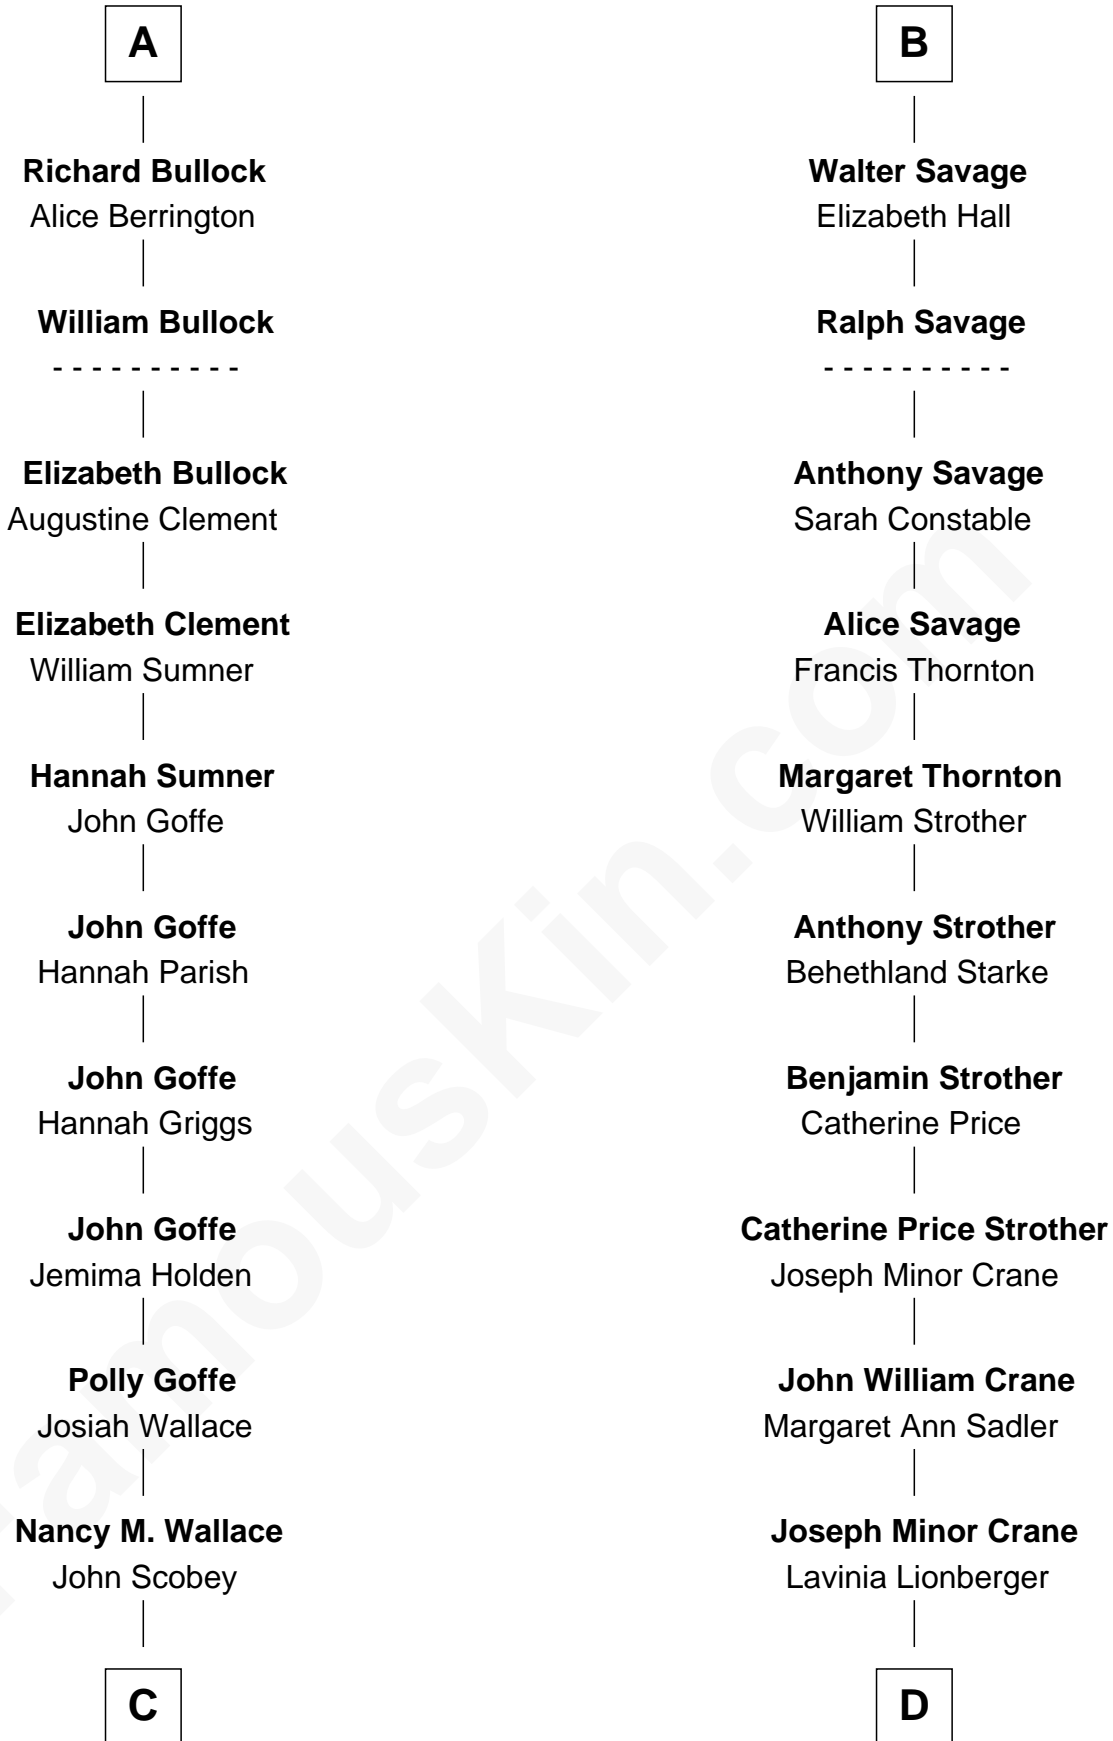

FamousKin.com

Relationship Chart of

Lou (Henry) Hoover

First Lady of President Herbert Hoover

18th cousin 1 time removed of

Randolph Scott
Movie Actor

C

Philomelia Sophia Scobey

Phineas Weed

Florence Ida Weed

Charles Delano Henry

Lou (Henry) Hoover

First Lady of Herbert Hoover

D

Lucy Lionberger Crane

George Grant Scott