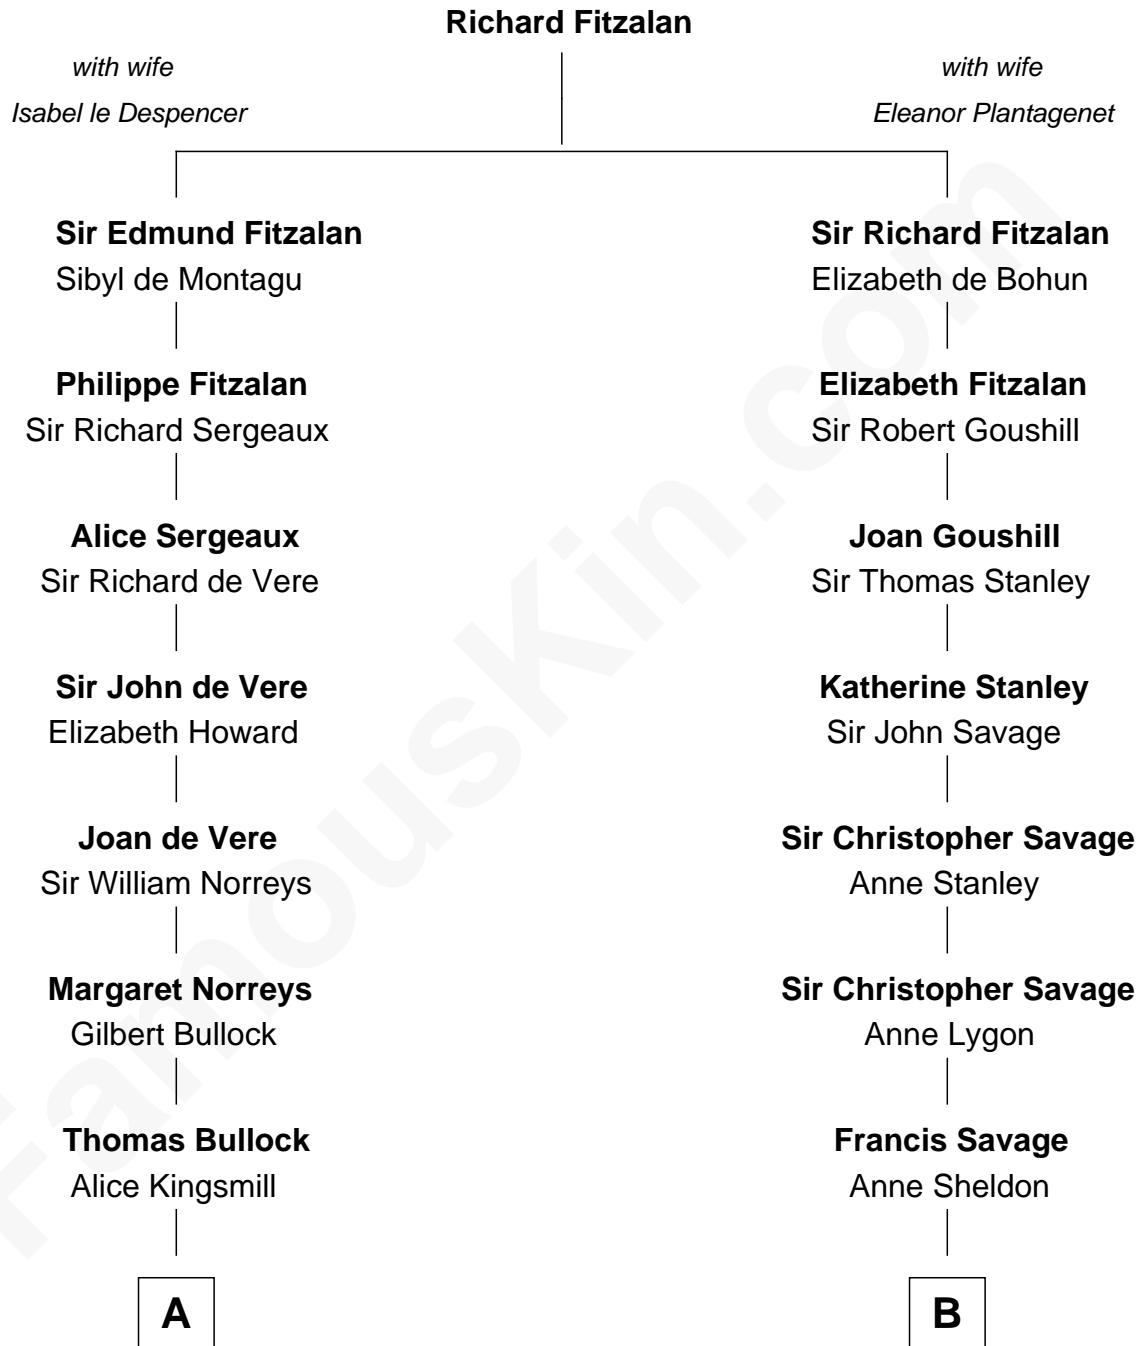

FamousKin.com

Relationship Chart of

Lou (Henry) Hoover

First Lady of President Herbert Hoover

18th cousin 1 time removed of

Randolph Scott
Movie Actor

C

Philomelia Sophia Scobey

Phineas Weed

Florence Ida Weed

Charles Delano Henry

Lou (Henry) Hoover

First Lady of Herbert Hoover

D

Lucy Lionberger Crane

George Grant Scott