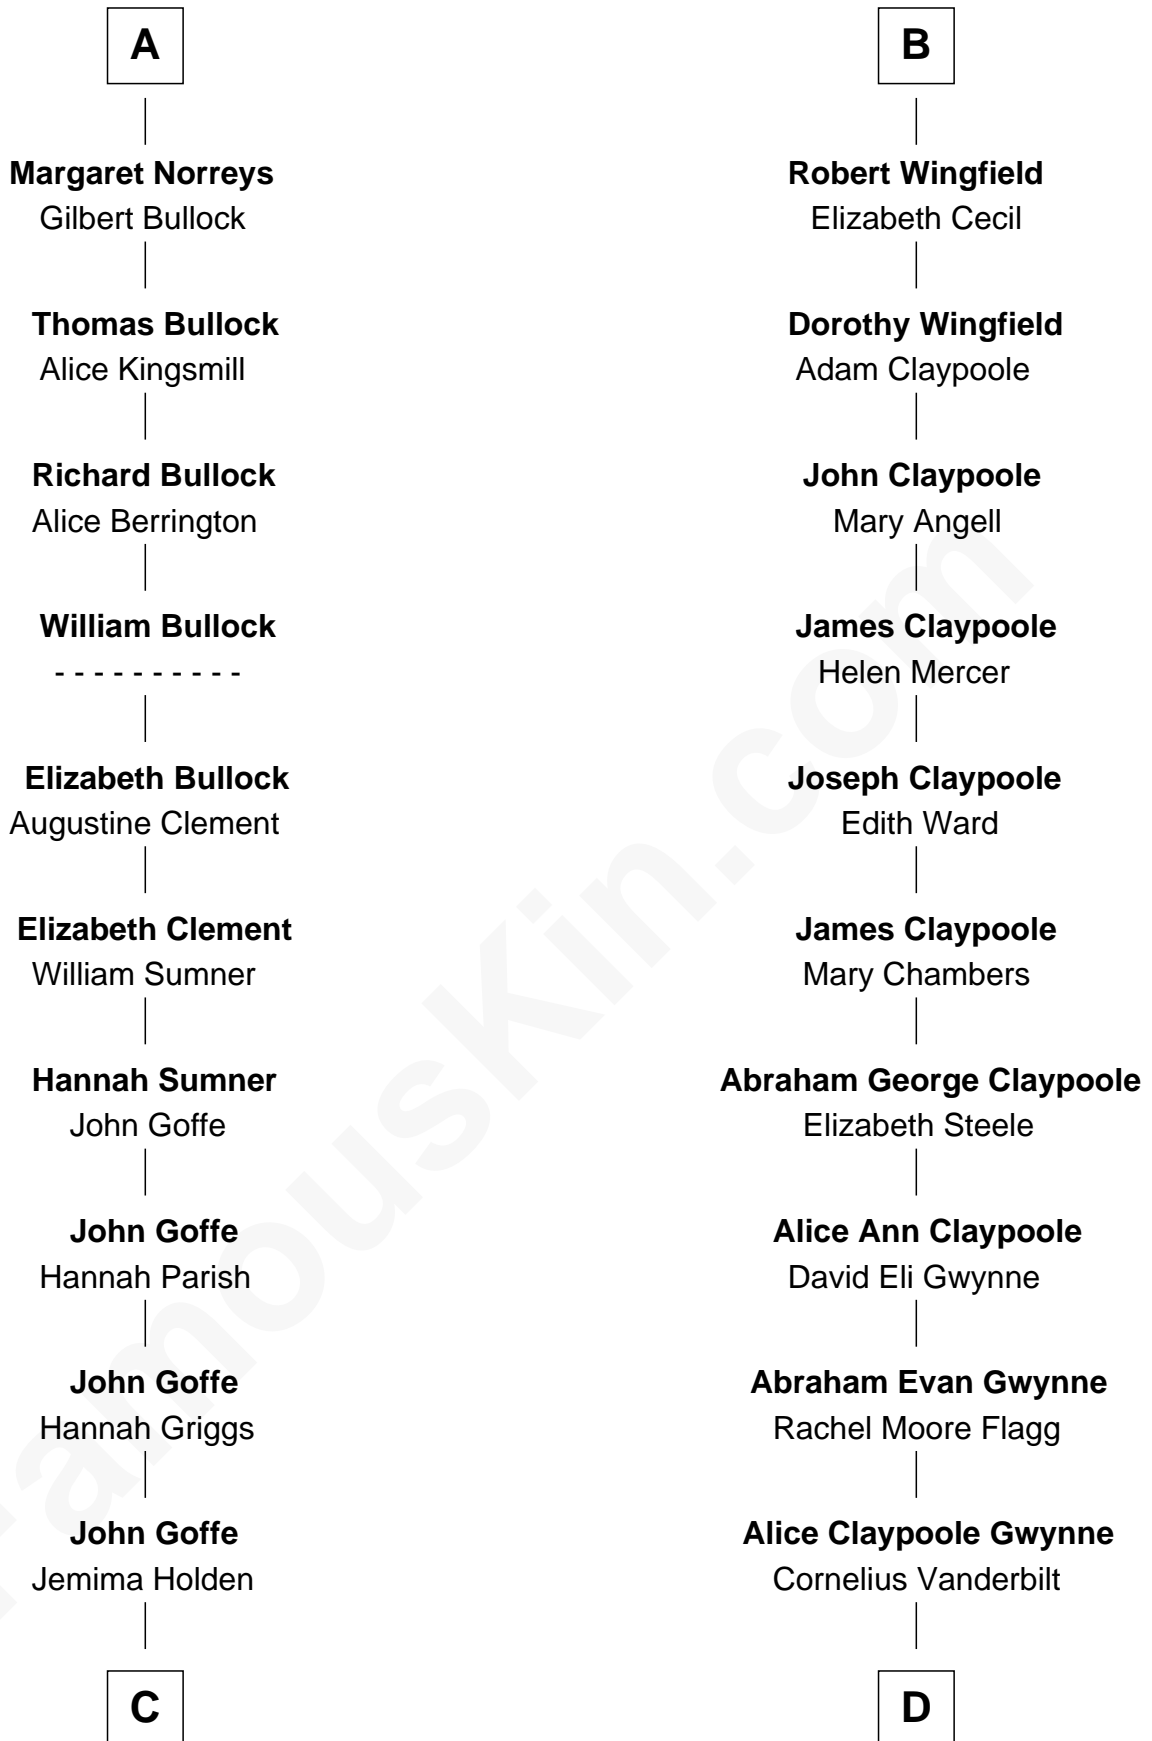

## Relationship Chart of

### Lou (Henry) Hoover

*First Lady of President Herbert Hoover*

18th cousin 3 times removed of

**Gloria Vanderbilt**  
*Fashion Designer*

**C**

**Polly Goffe**  
Josiah Wallace

**Nancy M. Wallace**  
John Scobey

**Philomelia Sophia Scobey**  
Phineas Weed

**Florence Ida Weed**  
Charles Delano Henry

**Lou (Henry) Hoover**  
*First Lady of Herbert Hoover*

**D**

**Reginald Claypoole Vanderbilt**  
Gloria Maria Mercedes Morgan