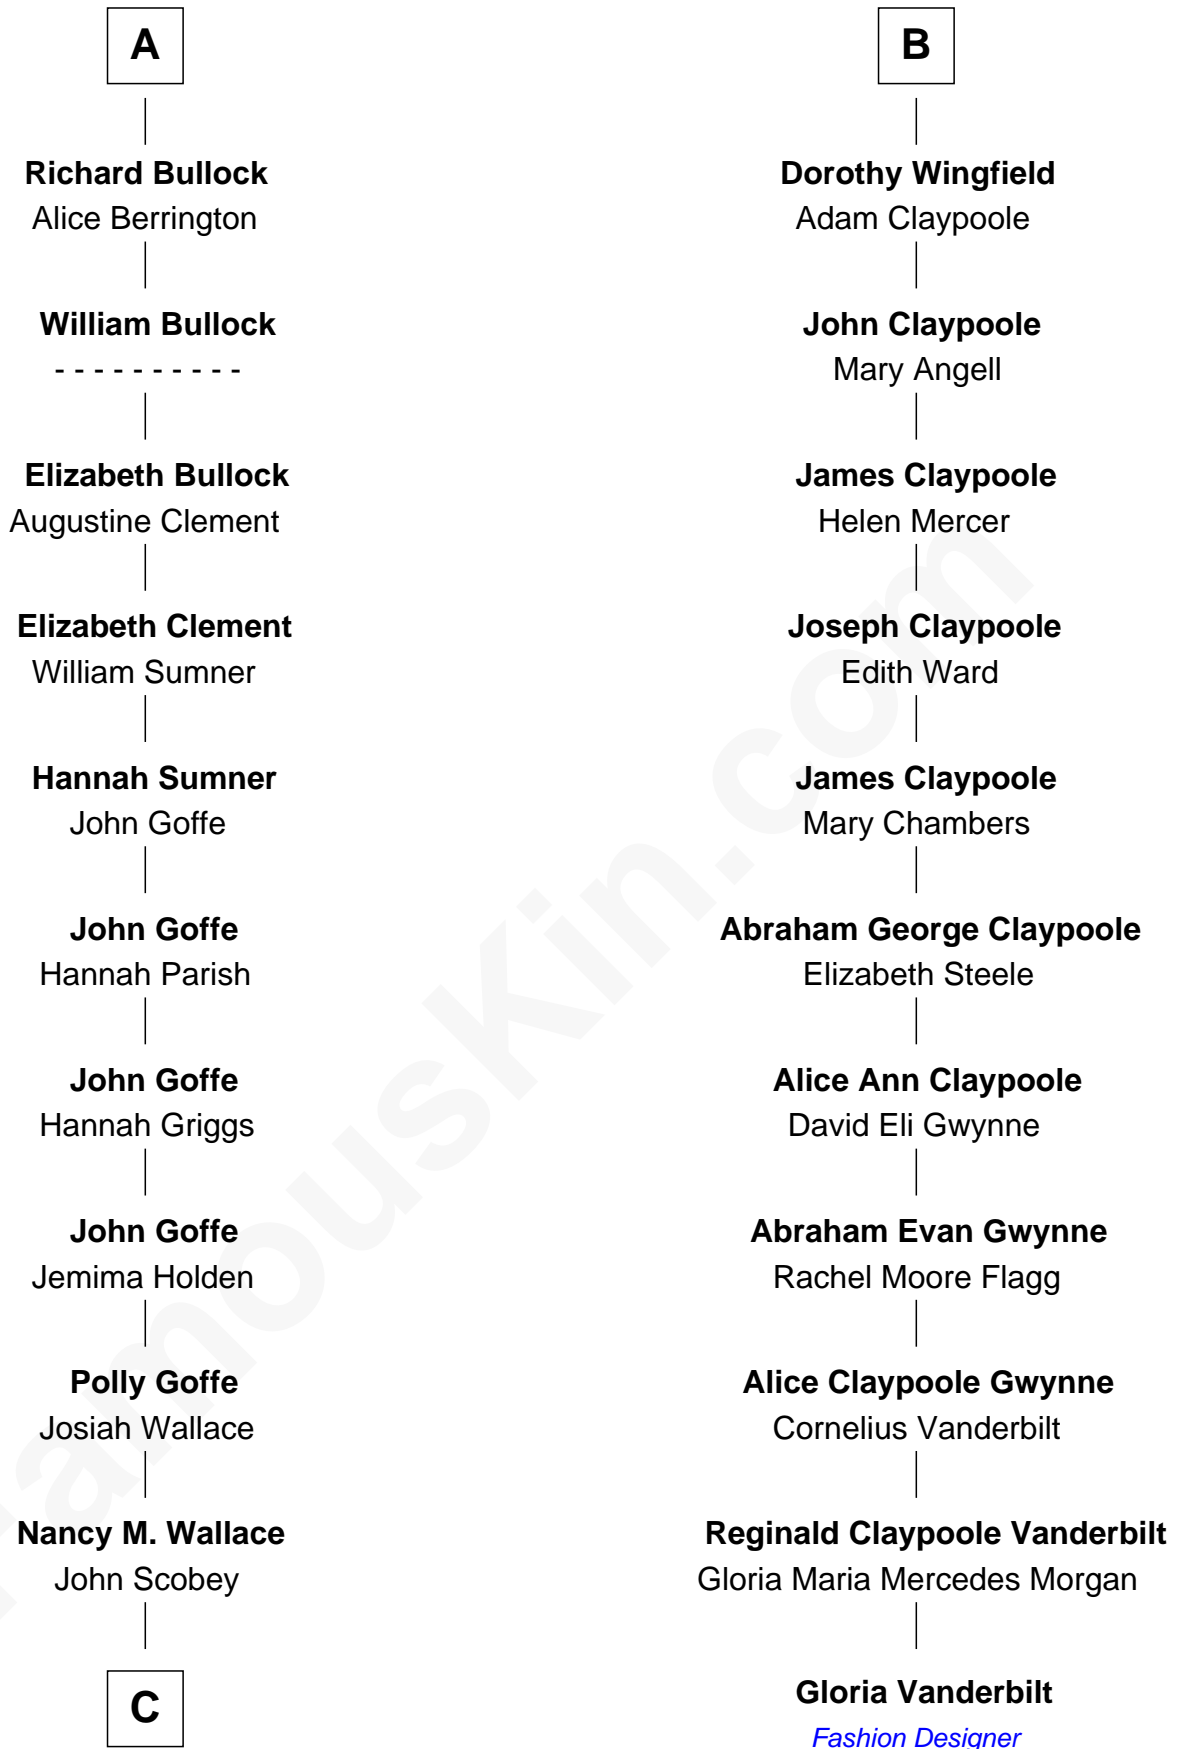

FamousKin.com

Relationship Chart of

Lou (Henry) Hoover

First Lady of President Herbert Hoover

17th cousin 2 times removed of

Gloria Vanderbilt
Fashion Designer

Bartholomew de Badlesmere
Margaret de Clare

Maud de Badlesmere

Sir William Norreys

Margaret Norreys

Gilbert Bullock

Thomas Bullock

Alice Kingsmill

A

Elizabeth de Badlesmere

Sir William de Bohun

Elizabeth de Bohun

Sir Richard Fitzalan

Elizabeth Fitzalan

Sir Robert Goushill

Elizabeth Goushill

Sir Robert Wingfield

Sir Henry Wingfield

Elizabeth Rookes

Robert Wingfield

Margery Quarles

Robert Wingfield

Elizabeth Cecil

B

C

—
Philomelia Sophia Scobey

Phineas Weed