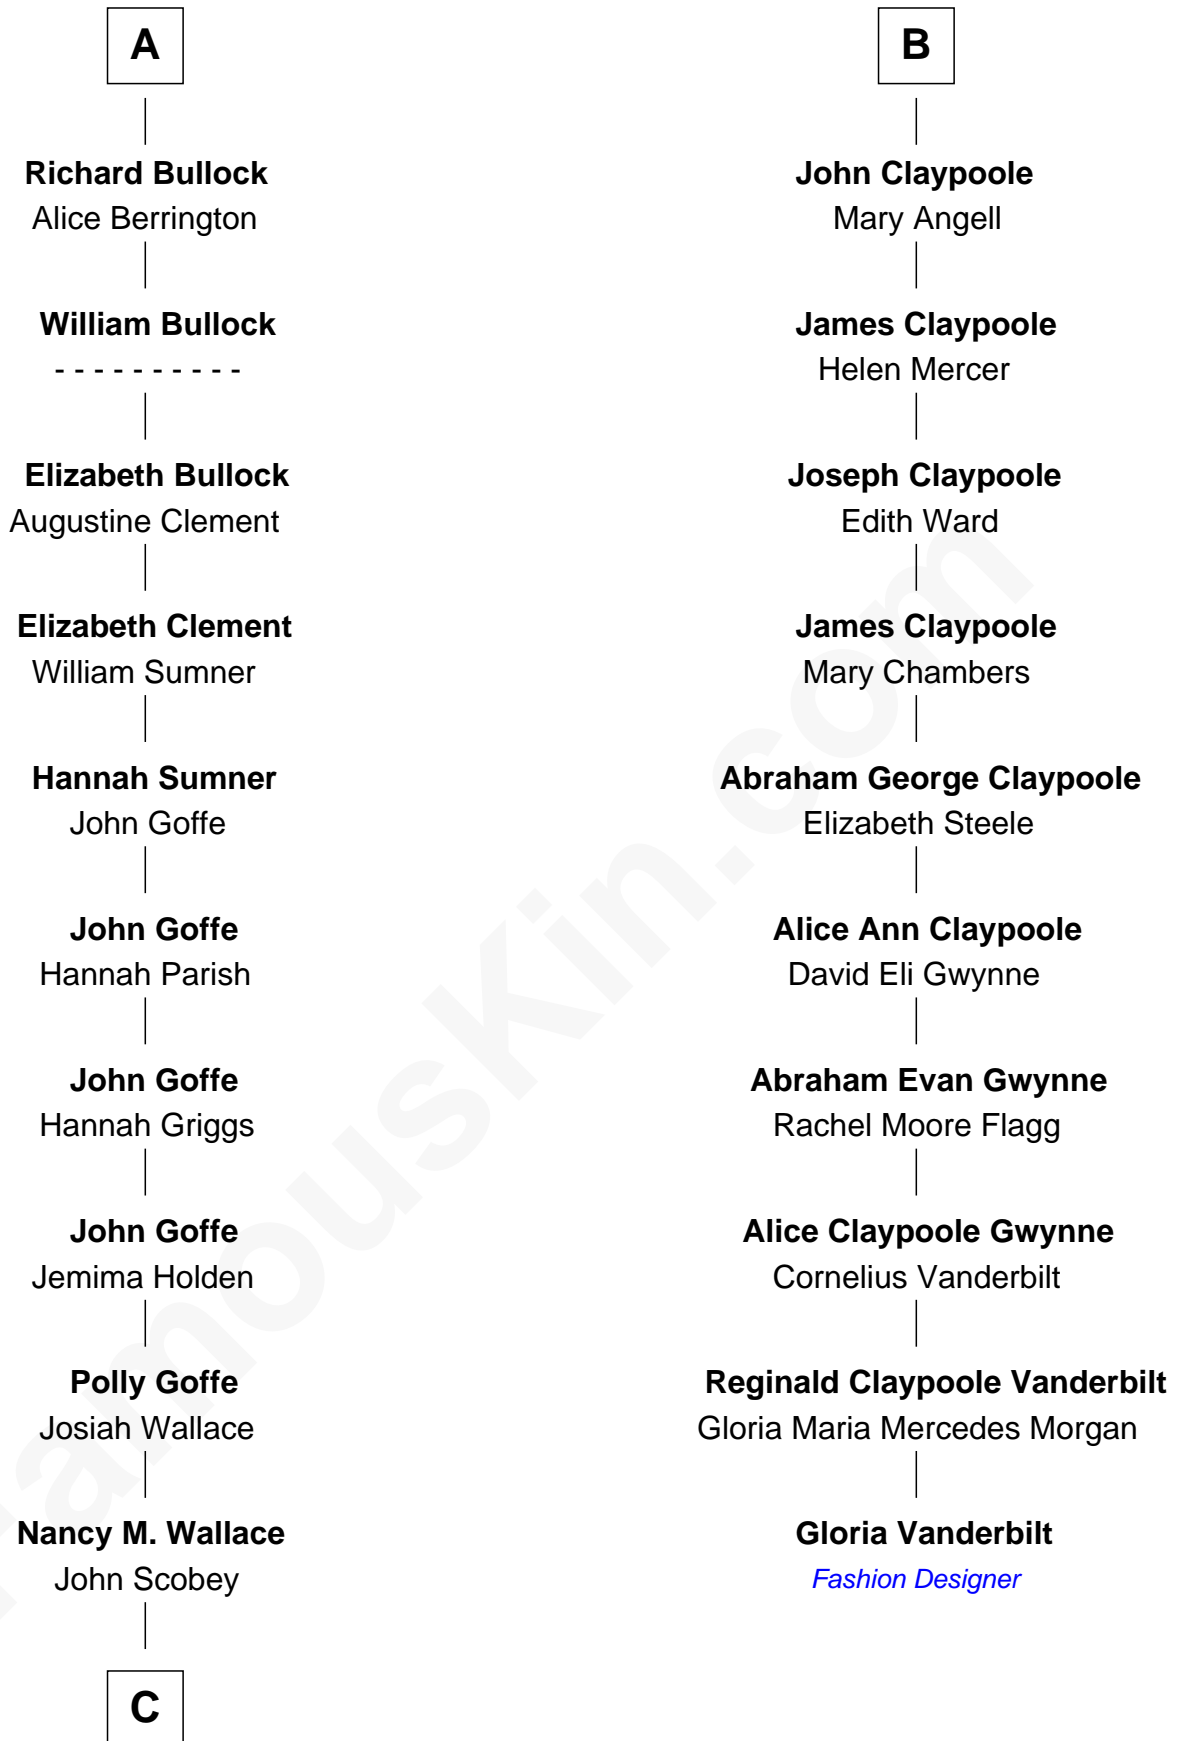

FamousKin.com

Relationship Chart of

Lou (Henry) Hoover

First Lady of President Herbert Hoover

16th cousin 3 times removed of

Gloria Vanderbilt
Fashion Designer

C

—
Philomelia Sophia Scobey

Phineas Weed

—
Florence Ida Weed

Charles Delano Henry

—
Lou (Henry) Hoover

First Lady of Herbert Hoover

FamousKin.com