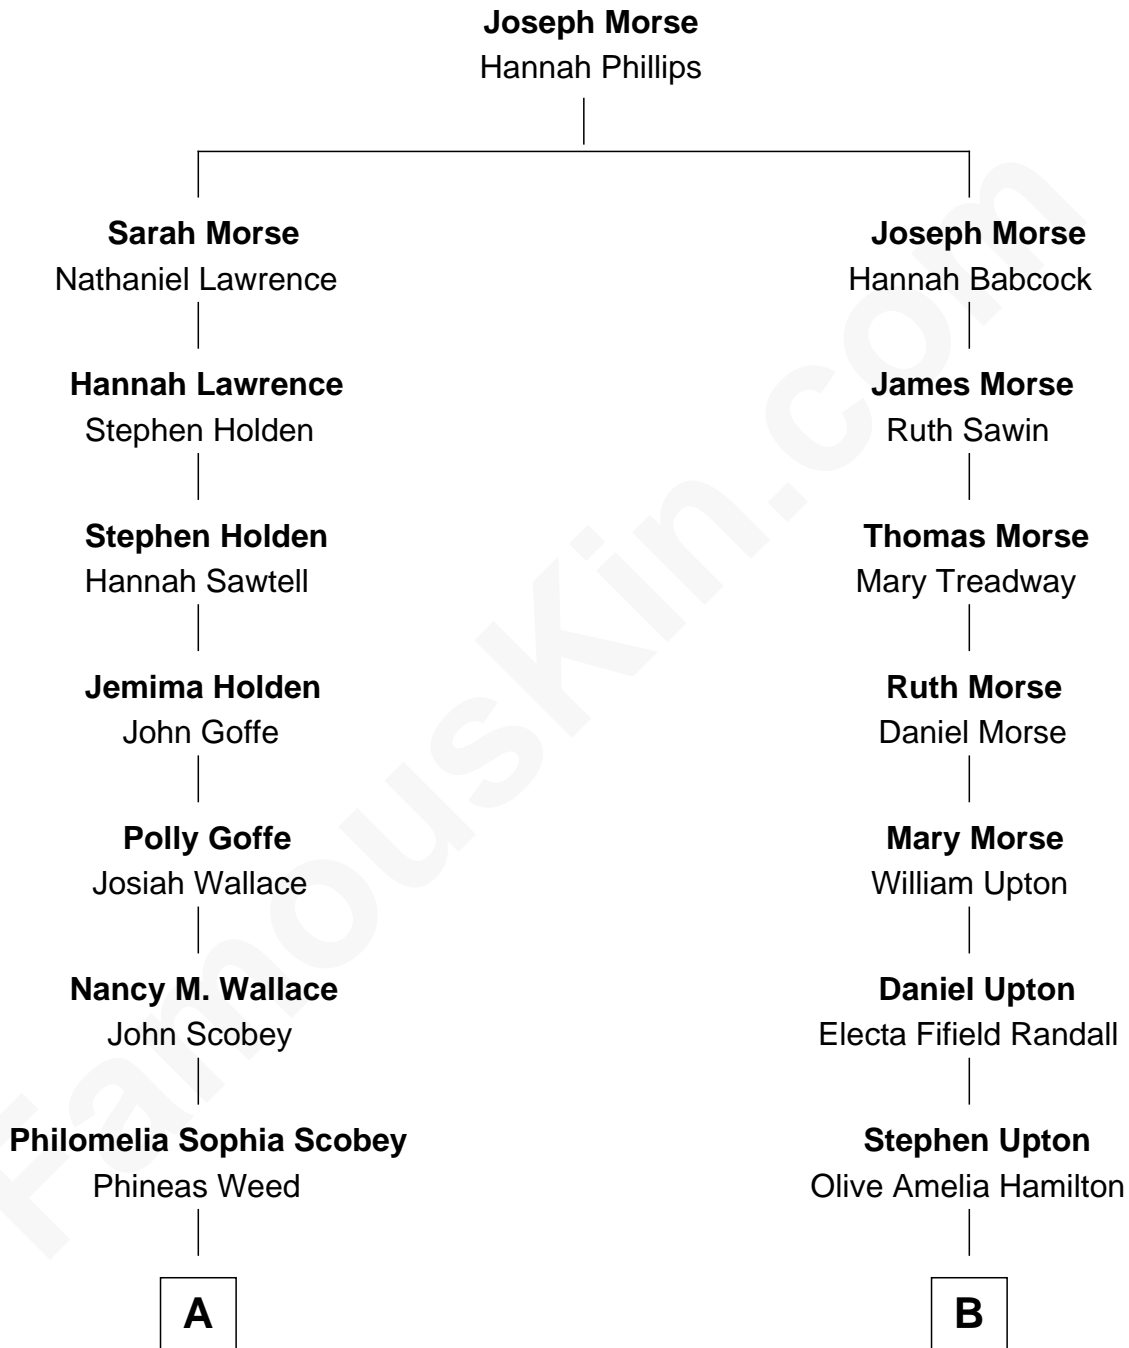

FamousKin.com

Relationship Chart of

Lou (Henry) Hoover

First Lady of President Herbert Hoover

8th cousin of

Frederick Upton

Co-Founder of Whirlpool Corporation

A

Florence Ida Weed
Charles Delano Henry

Lou (Henry) Hoover
First Lady of Herbert Hoover

B

Cassius Marcellus Upton
Carrie A. Blodgett

Frederick Upton
Co-Founder of Whirlpool Corporation

FamousKin.com