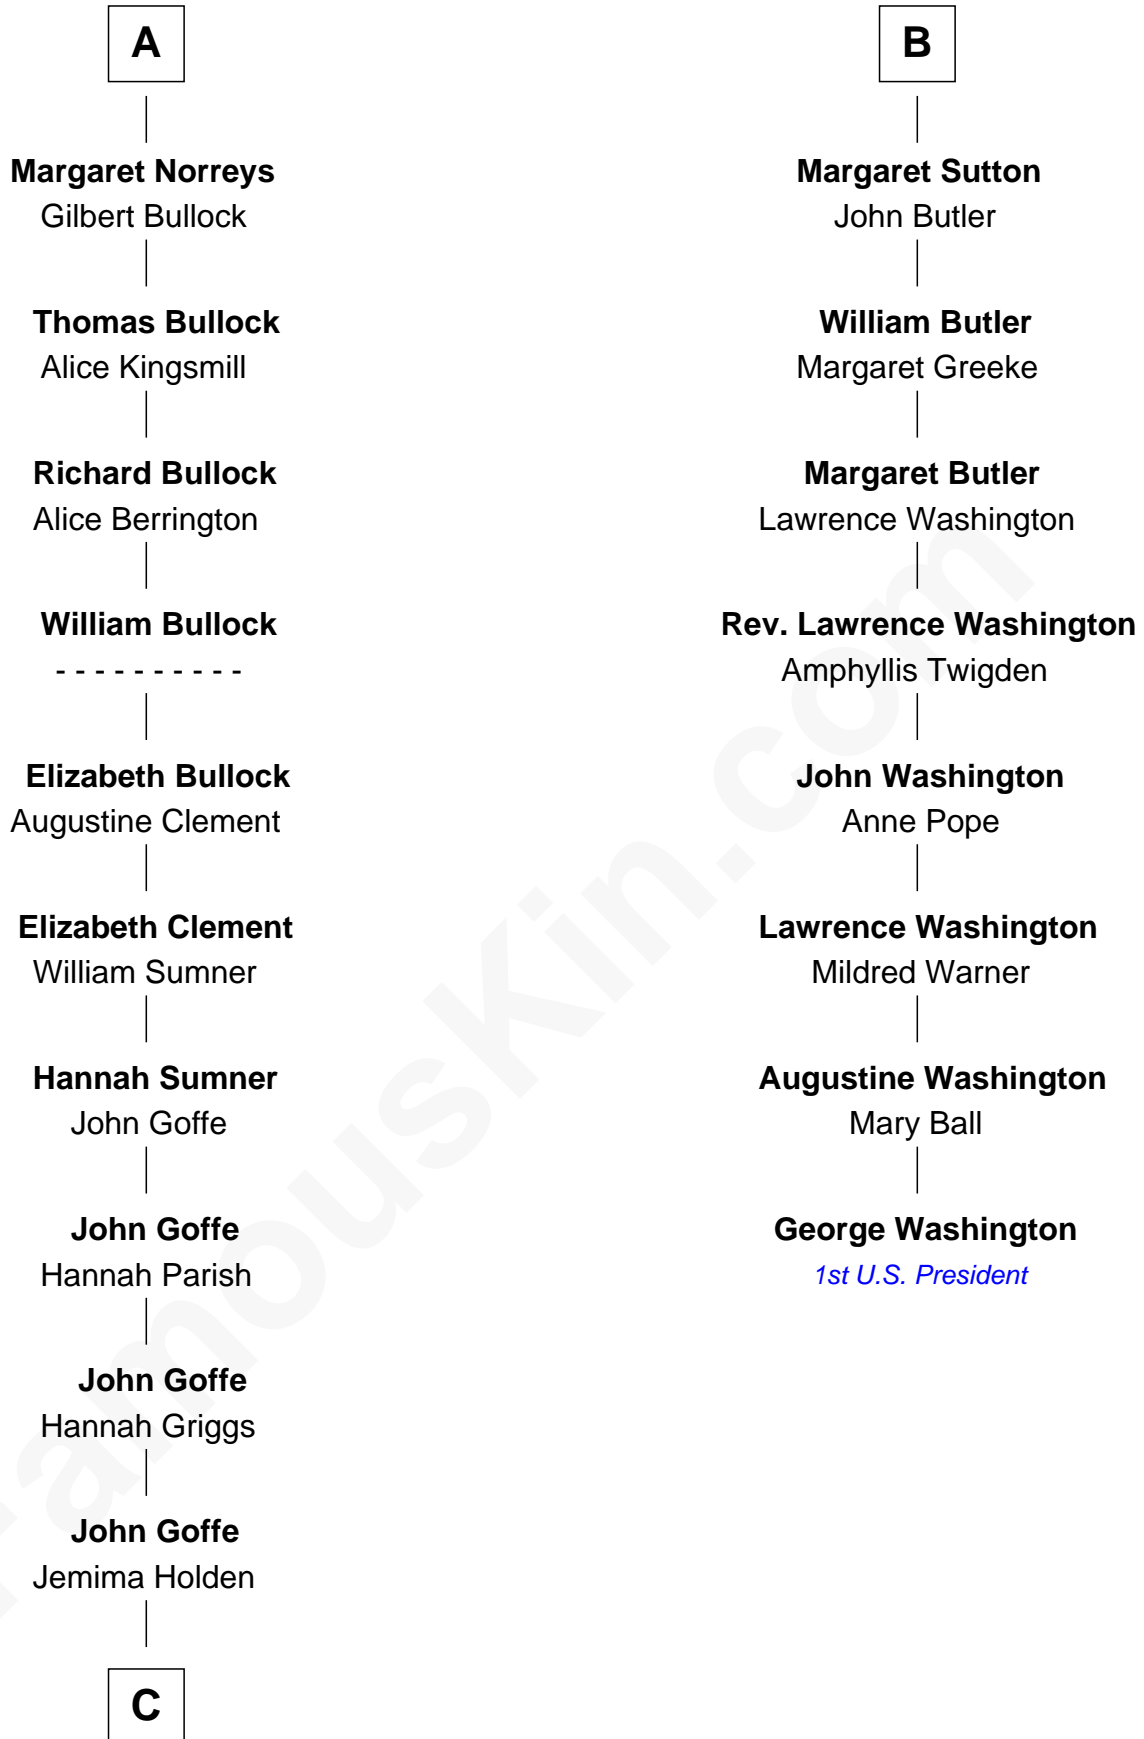

## Relationship Chart of

### Lou (Henry) Hoover

*First Lady of President Herbert Hoover*

14th cousin 7 times removed of

### George Washington

*1st U.S. President*

**C**

**Polly Goffe**  
Josiah Wallace

**Nancy M. Wallace**  
John Scobey

**Philomelia Sophia Scobey**  
Phineas Weed

**Florence Ida Weed**  
Charles Delano Henry

**Lou (Henry) Hoover**  
*First Lady of Herbert Hoover*