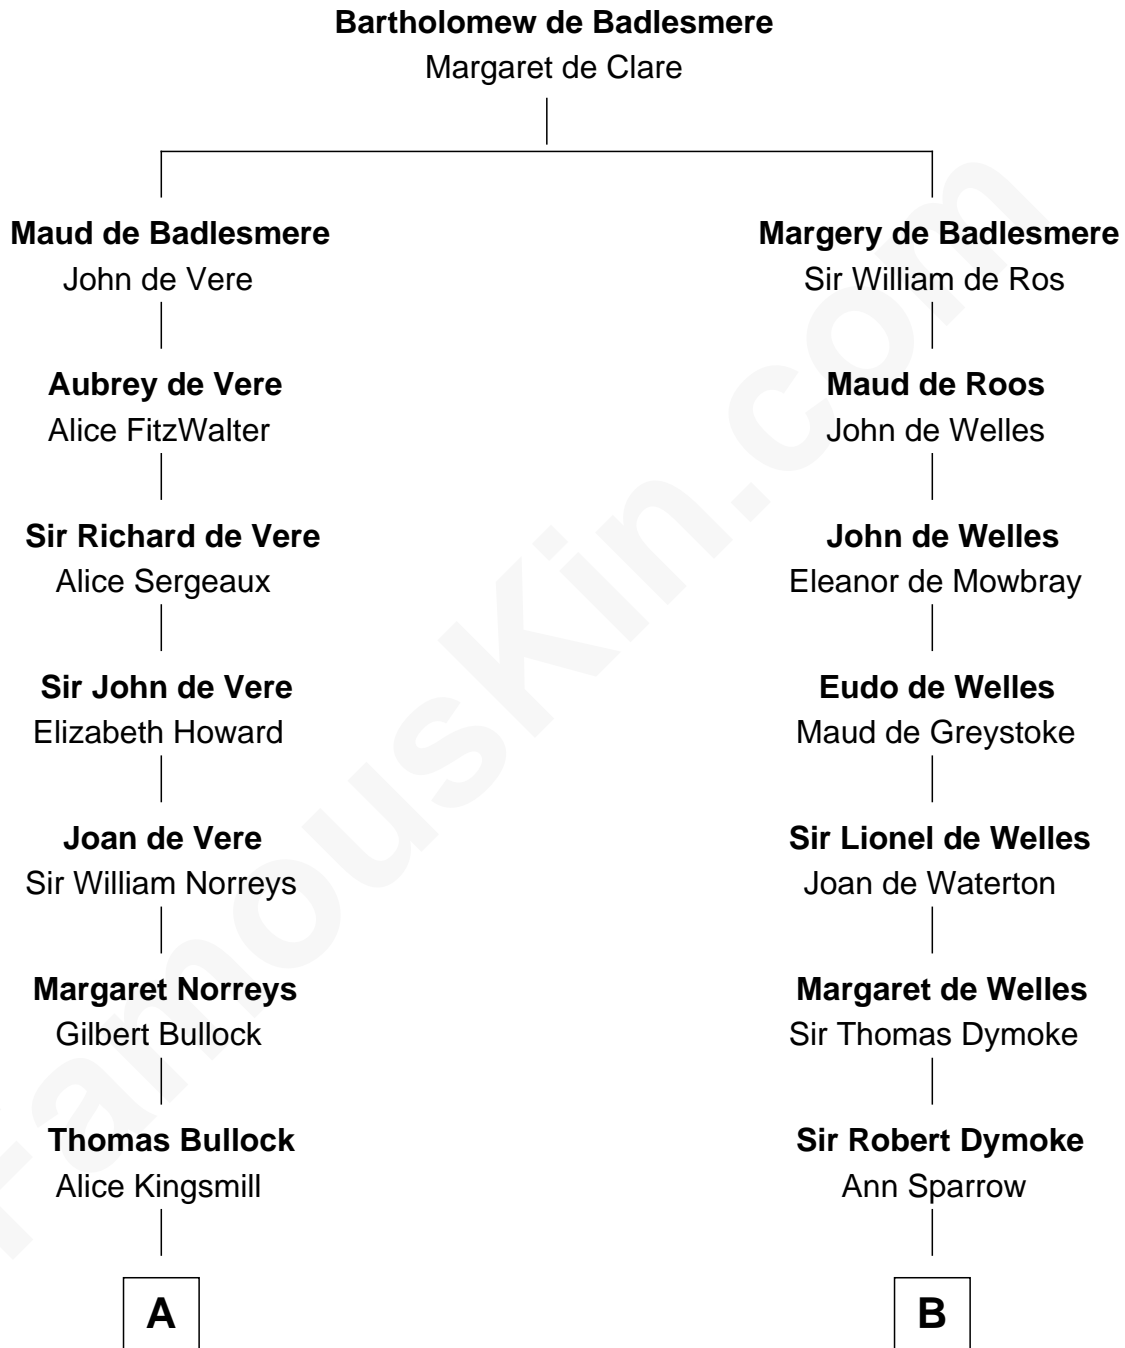

# FamousKin.com

## Relationship Chart of

### Lou (Henry) Hoover

*First Lady of President Herbert Hoover*

14th cousin 5 times removed of

**George Washington**  
*1st U.S. President*

**C**

**Philomelia Sophia Scobey**

Phineas Weed

**Florence Ida Weed**