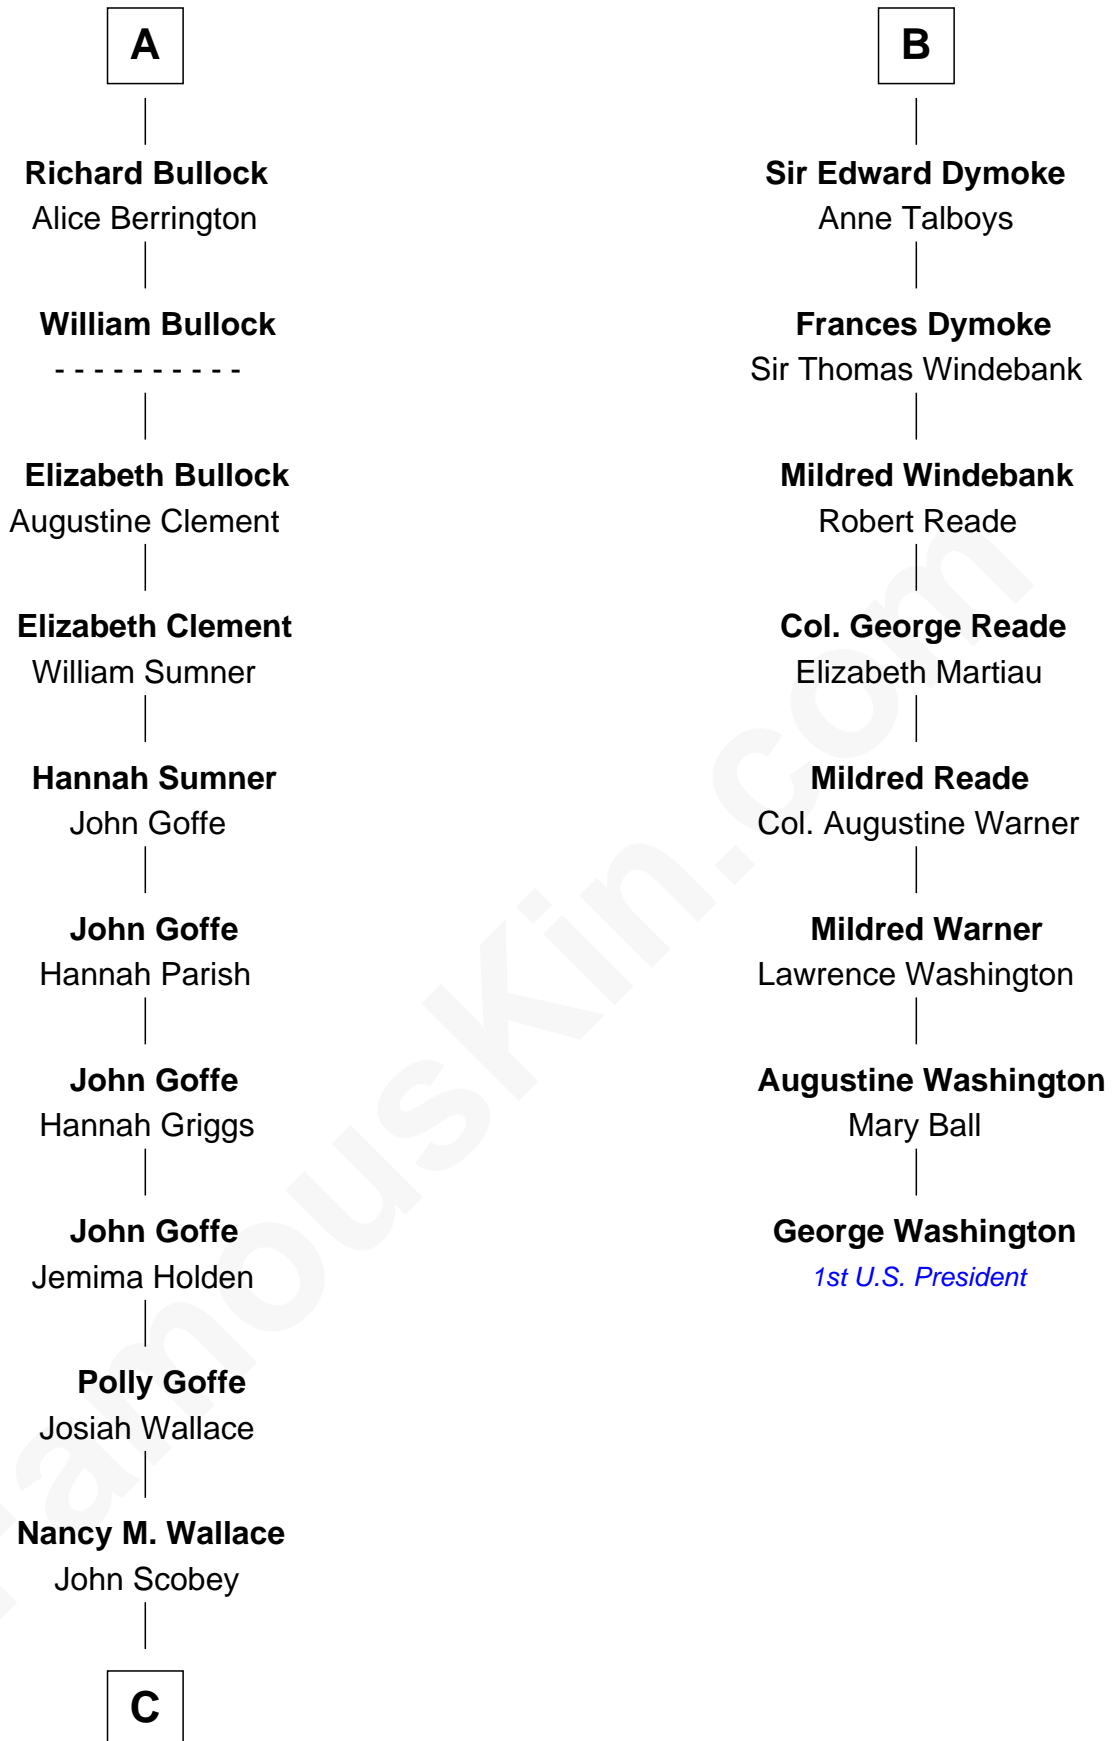

## Relationship Chart of

### Lou (Henry) Hoover

*First Lady of President Herbert Hoover*

14th cousin 5 times removed of

**George Washington**  
*1st U.S. President*

**C**

**Philomelia Sophia Scobey**

Phineas Weed

**Florence Ida Weed**

Charles Delano Henry

**Lou (Henry) Hoover**

*First Lady of Herbert Hoover*

FamousKin.com