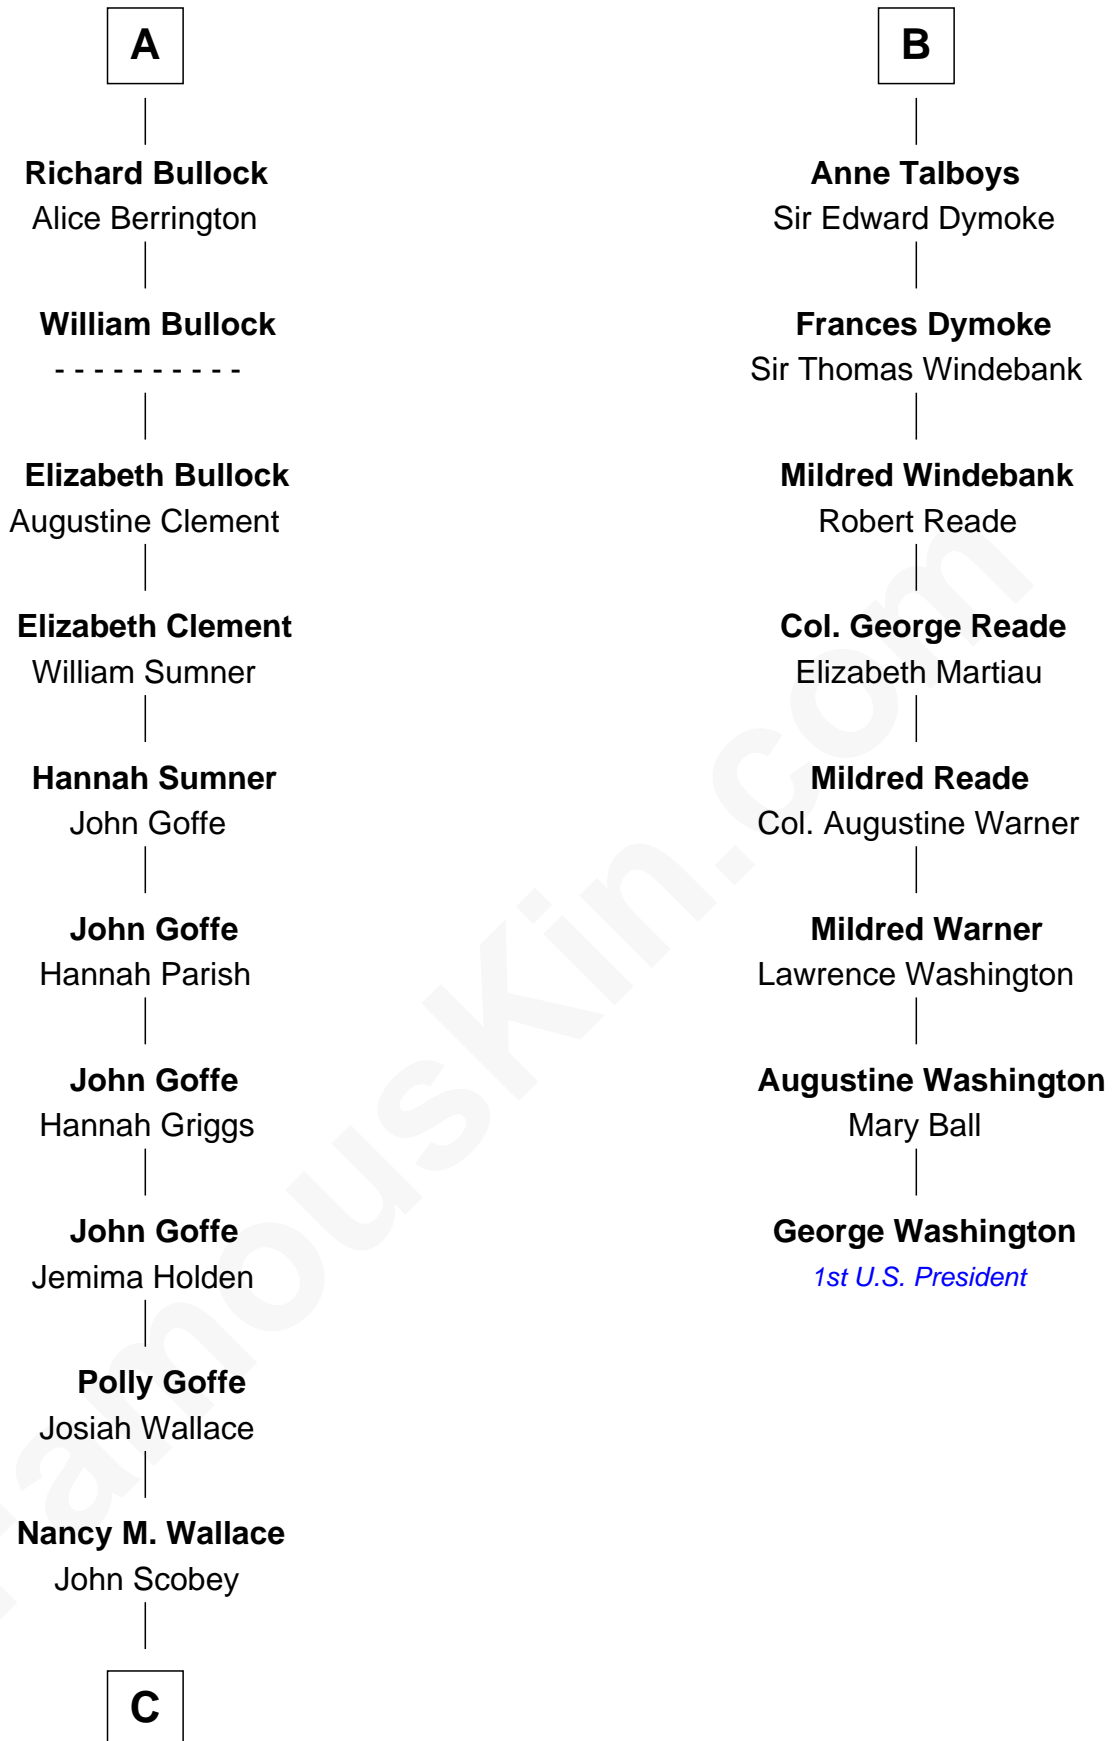

FamousKin.com

Relationship Chart of

Lou (Henry) Hoover

First Lady of President Herbert Hoover

14th cousin 5 times removed of

George Washington

1st U.S. President

William de Montagu
Katherine de Grandison

Sibyl de Montagu
Sir Edmund Fitzalan

Philippe Fitzalan
Sir Richard Sergeaux

Alice Sergeaux
Sir Richard de Vere

Sir John de Vere
Elizabeth Howard

Joan de Vere
Sir William Norreys

Margaret Norreys
Gilbert Bullock

Thomas Bullock
Alice Kingsmill

A

Philippa de Montagu
Sir Roger de Mortimer

Edmund Mortimer
Philippa Plantagenet

Elizabeth Mortimer
Sir Henry Percy

Sir Henry Percy
Eleanor Neville

Sir Henry Percy
Eleanor Poynings

Margaret Percy
Sir William Gascoigne

Elizabeth Gascoigne
Sir George Talboys

B

C

Philomelia Sophia Scobey

Phineas Weed

Florence Ida Weed

Charles Delano Henry