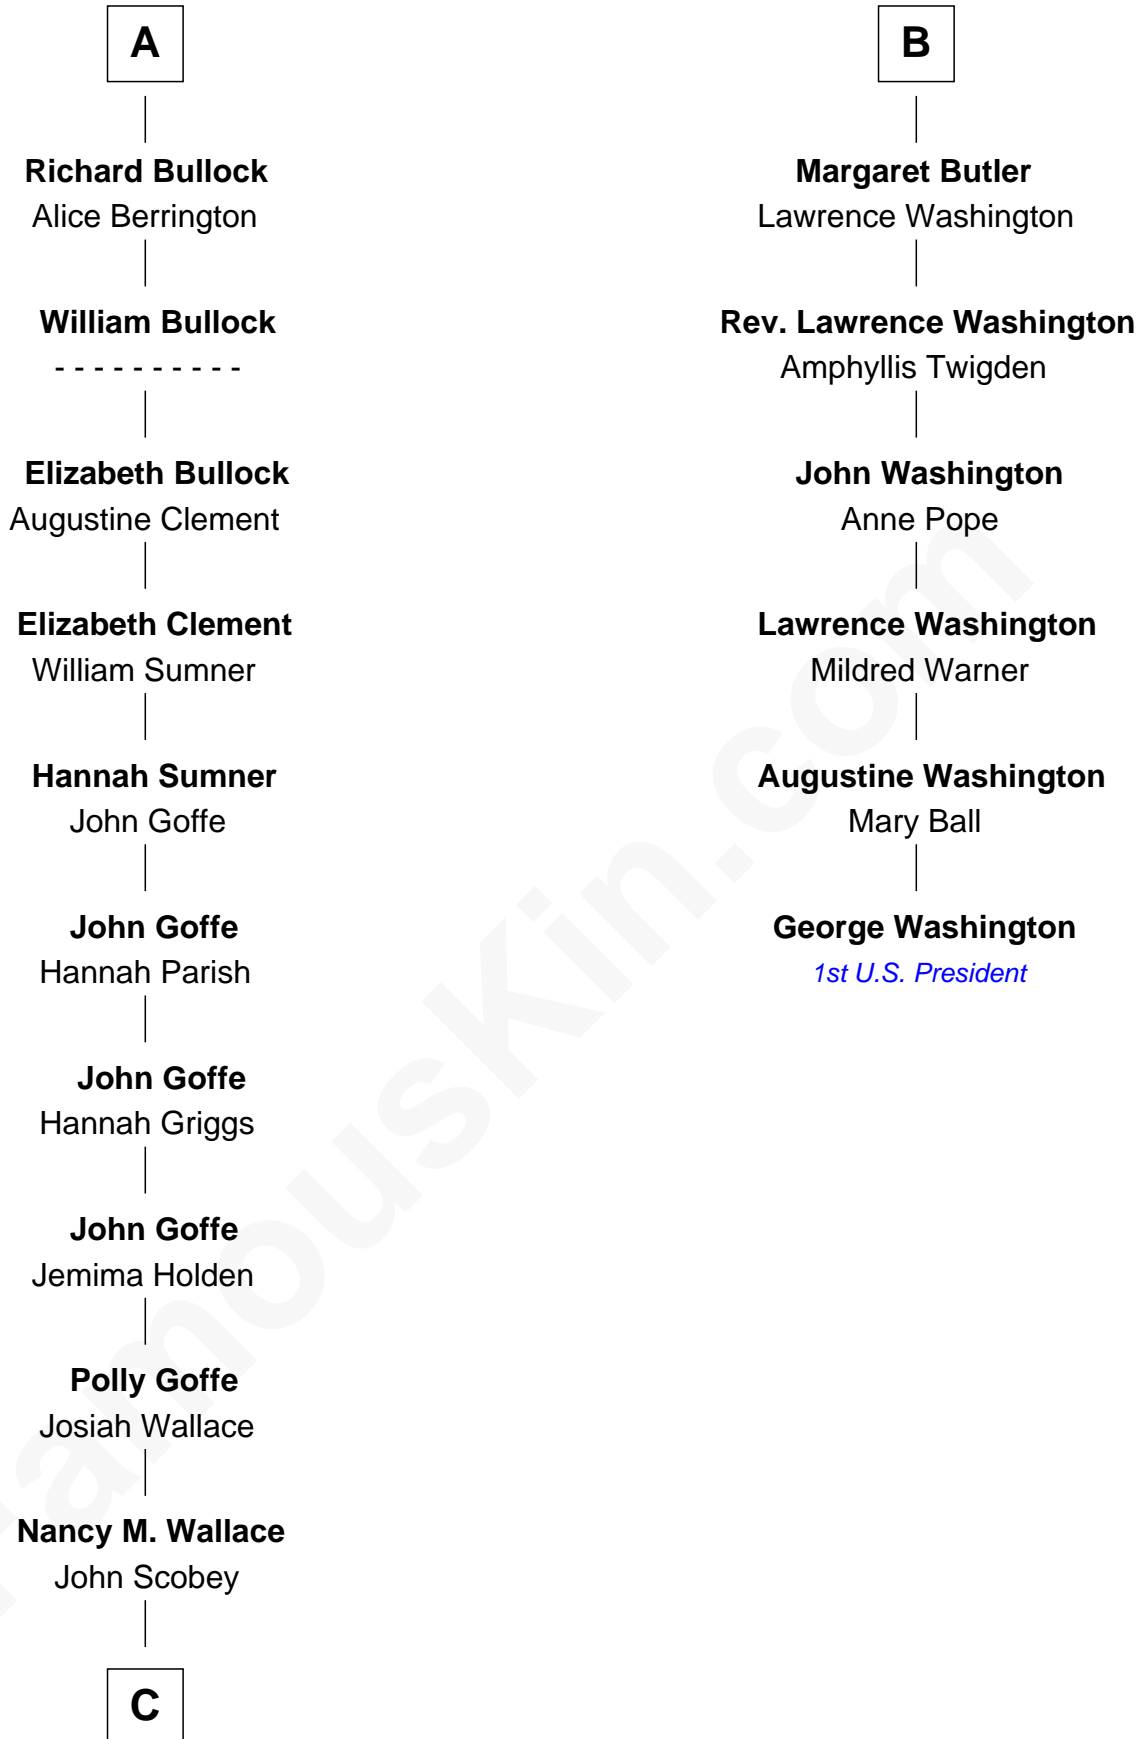

# FamousKin.com

## Relationship Chart of

### Lou (Henry) Hoover

*First Lady of President Herbert Hoover*

12th cousin 7 times removed of

**George Washington**  
*1st U.S. President*

**C**

**Philomelia Sophia Scobey**

Phineas Weed

**Florence Ida Weed**

Charles Delano Henry

**Lou (Henry) Hoover**

*First Lady of Herbert Hoover*

FamousKin.com