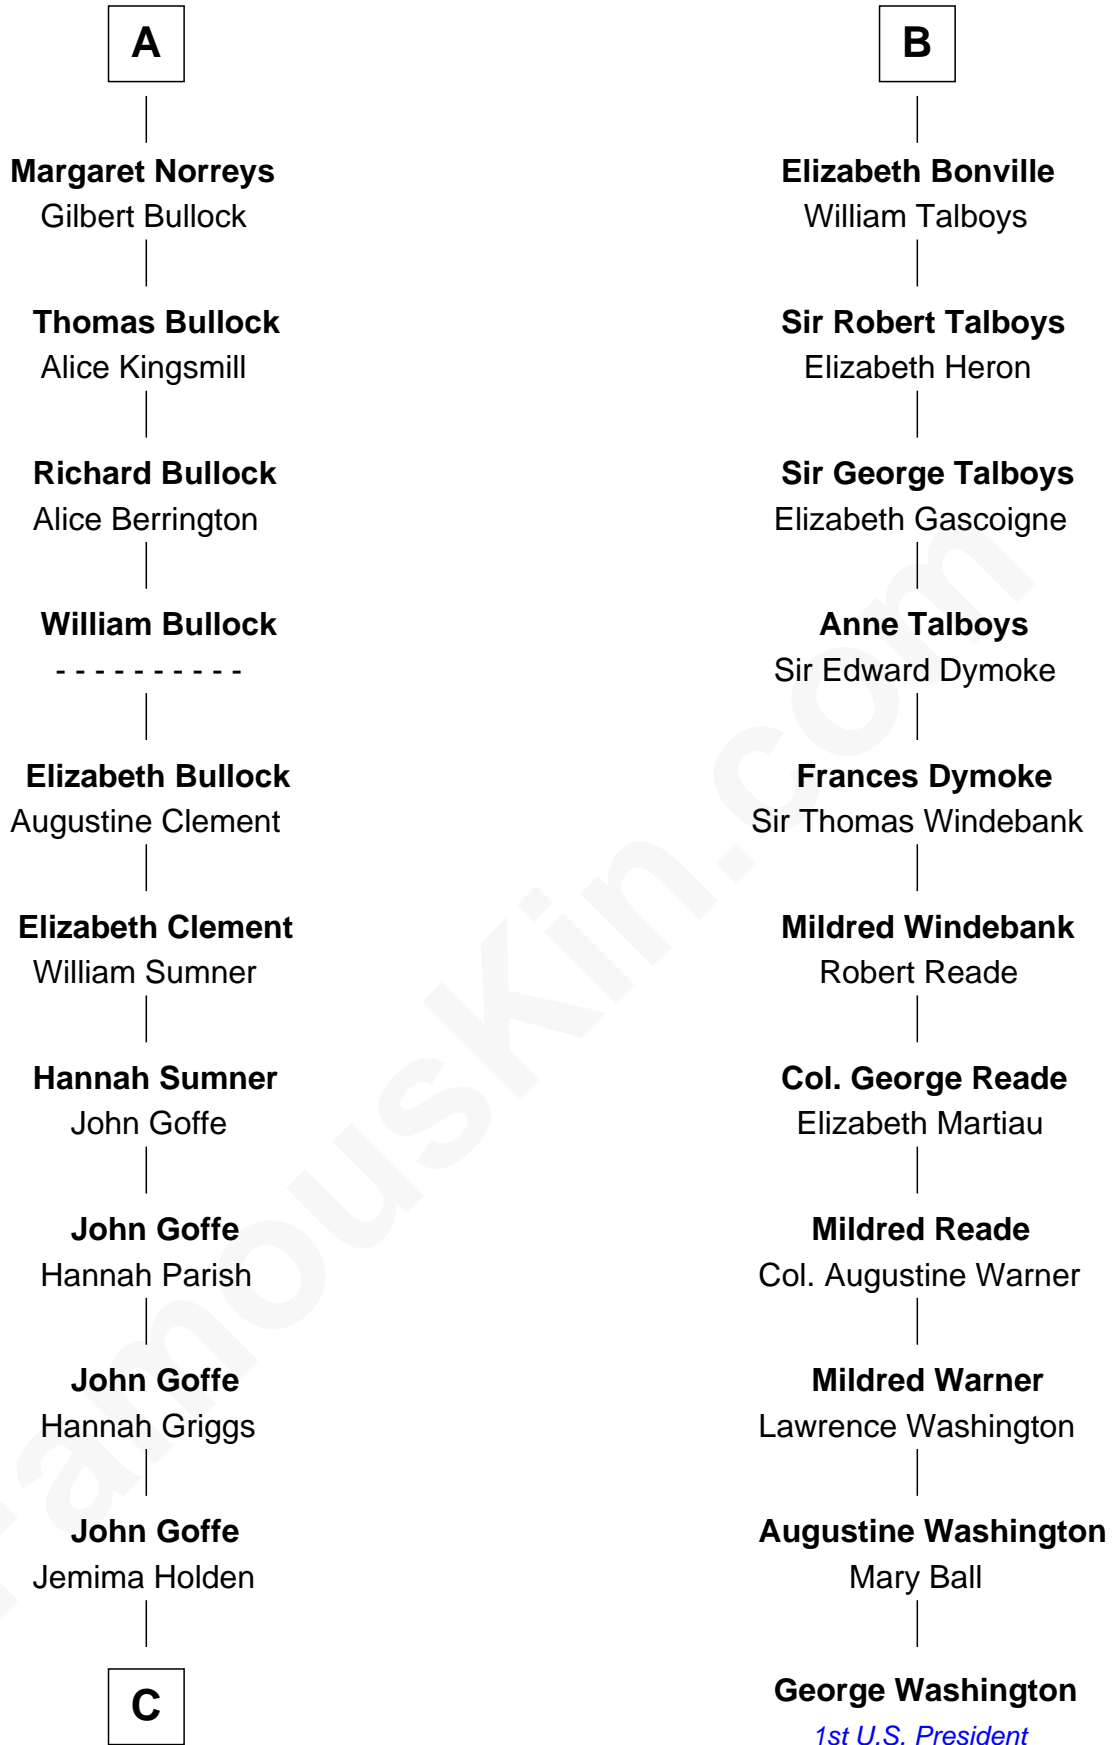

## Relationship Chart of

### Lou (Henry) Hoover

*First Lady of President Herbert Hoover*

17th cousin 4 times removed of

**George Washington**  
*1st U.S. President*

**C**

**Polly Goffe**  
Josiah Wallace

**Nancy M. Wallace**  
John Scobey

**Philomelia Sophia Scobey**  
Phineas Weed

**Florence Ida Weed**  
Charles Delano Henry

**Lou (Henry) Hoover**  
*First Lady of Herbert Hoover*

FamousKin.com