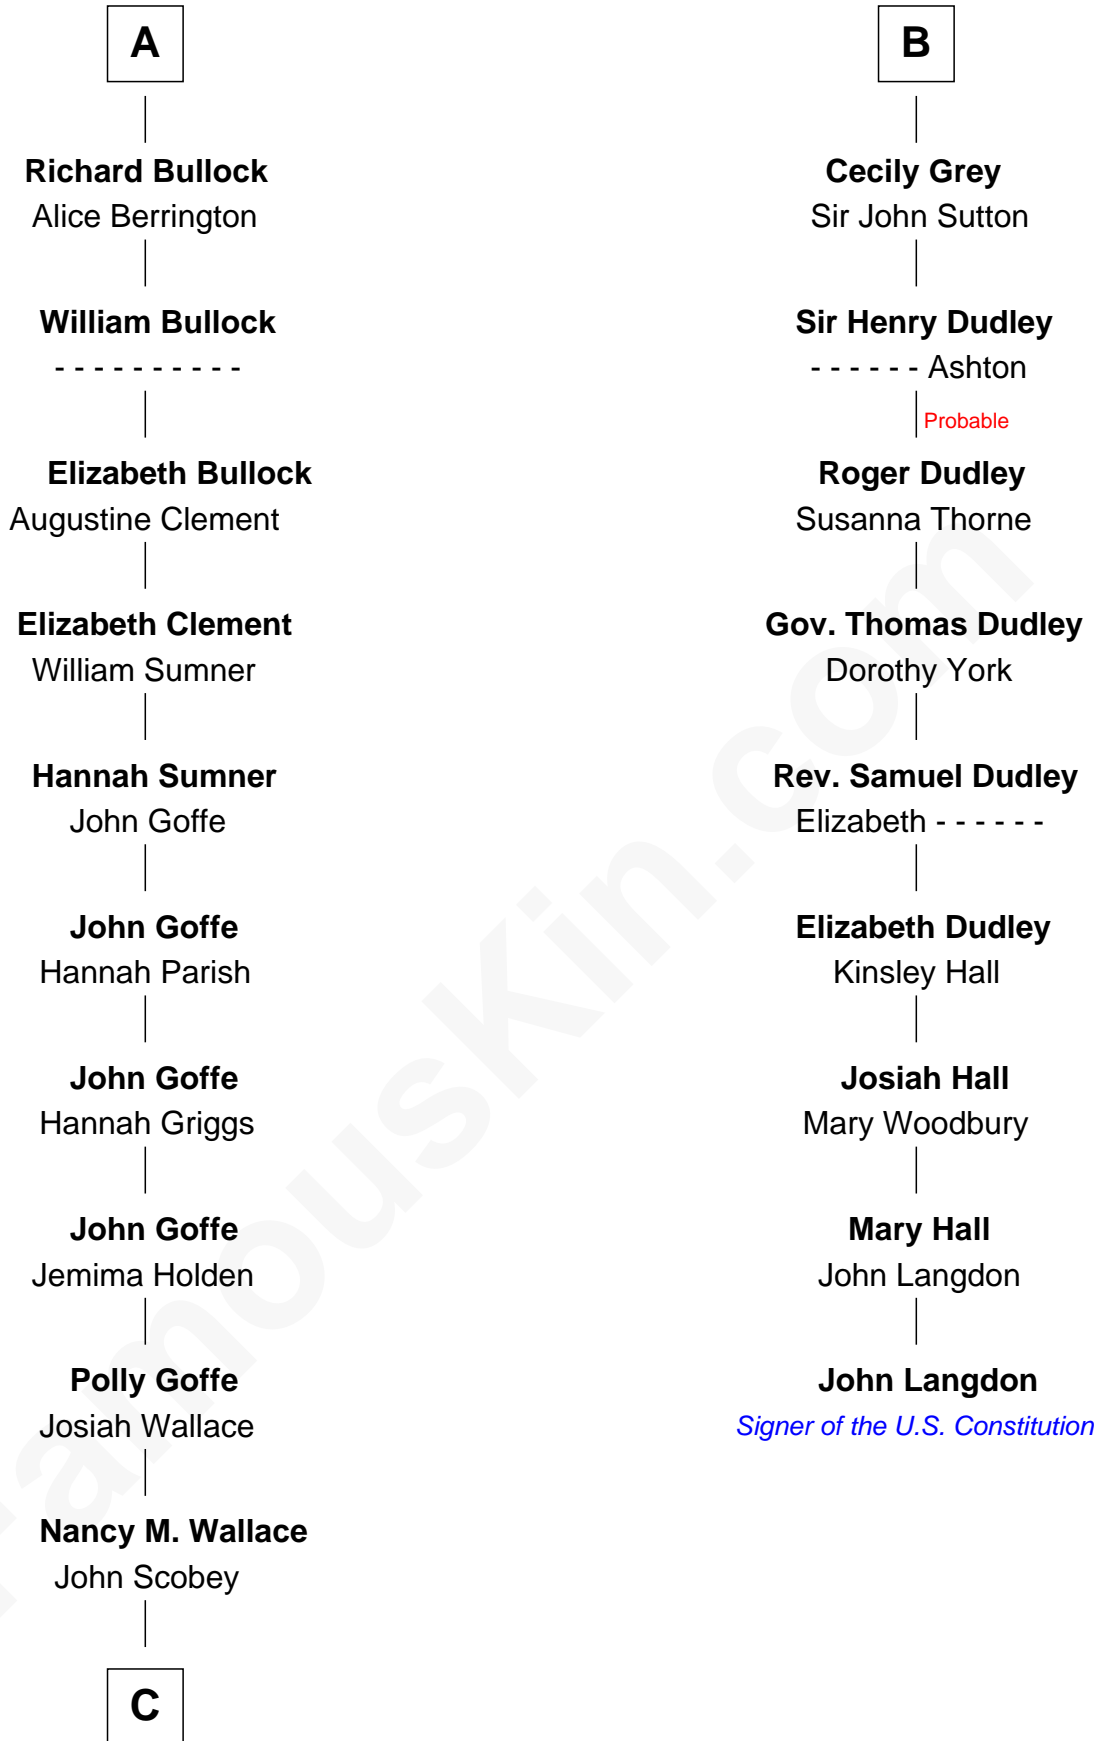

FamousKin.com

Relationship Chart of

Lou (Henry) Hoover

First Lady of President Herbert Hoover

15th cousin 4 times removed of

John Langdon

Signer of the U.S. Constitution

Bartholomew de Badlesmere

Margaret de Clare

C

Philomelia Sophia Scobey

Phineas Weed

Florence Ida Weed

Charles Delano Henry

Lou (Henry) Hoover

First Lady of Herbert Hoover