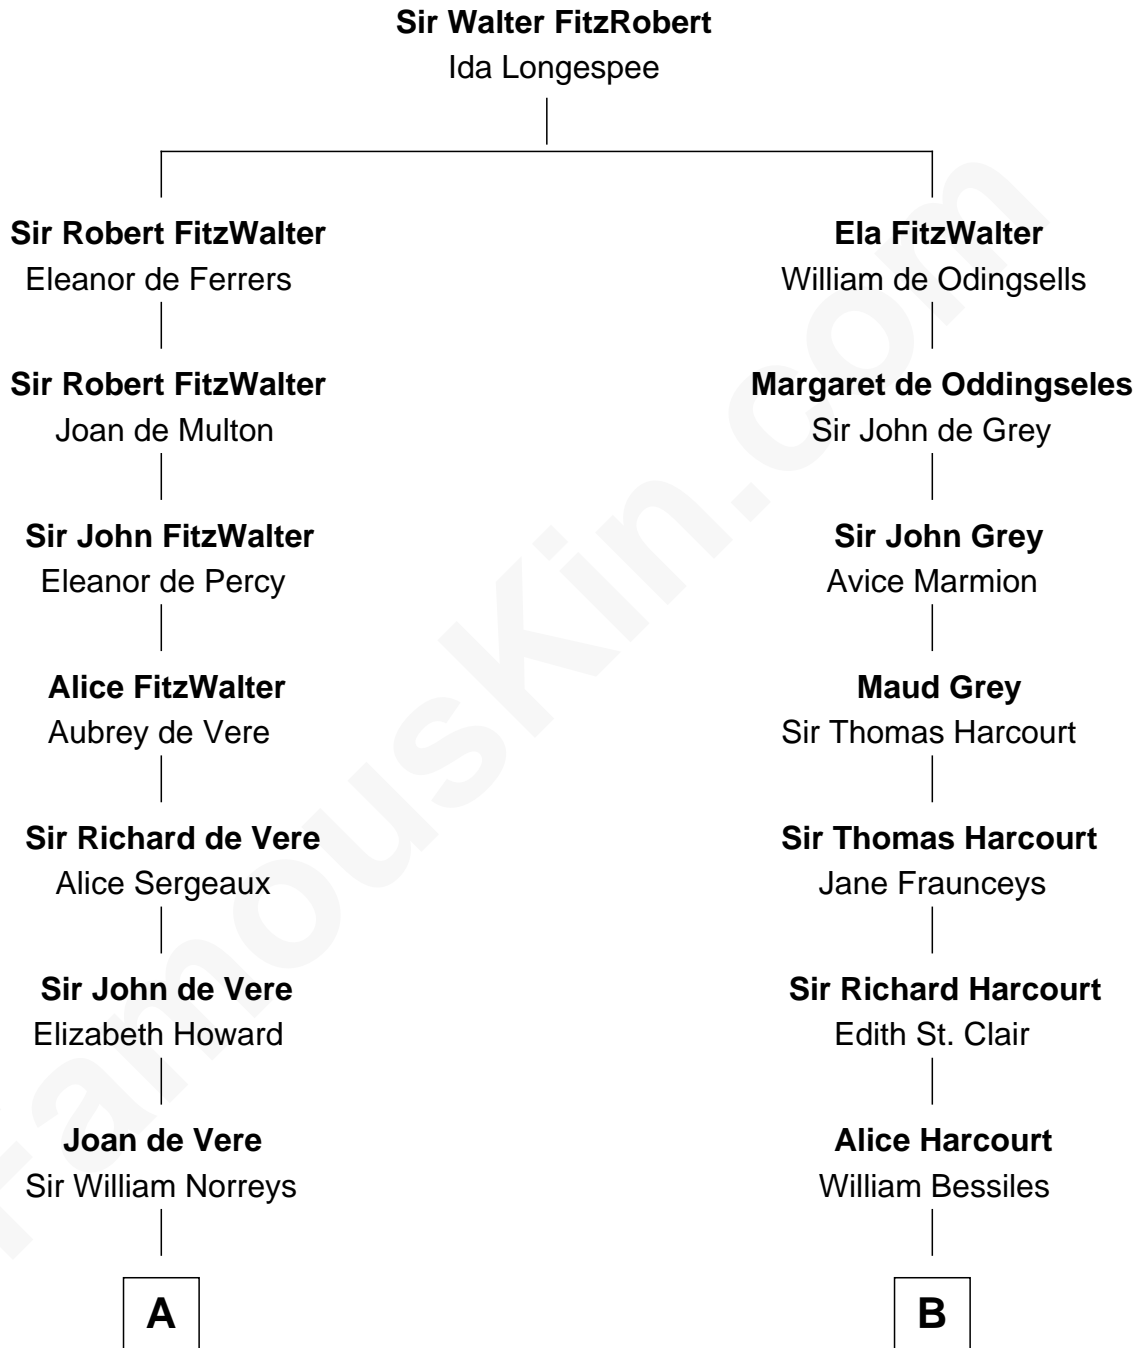

FamousKin.com

Relationship Chart of

Lou (Henry) Hoover

First Lady of President Herbert Hoover

16th cousin 5 times removed of

John Langdon

Signer of the U.S. Constitution