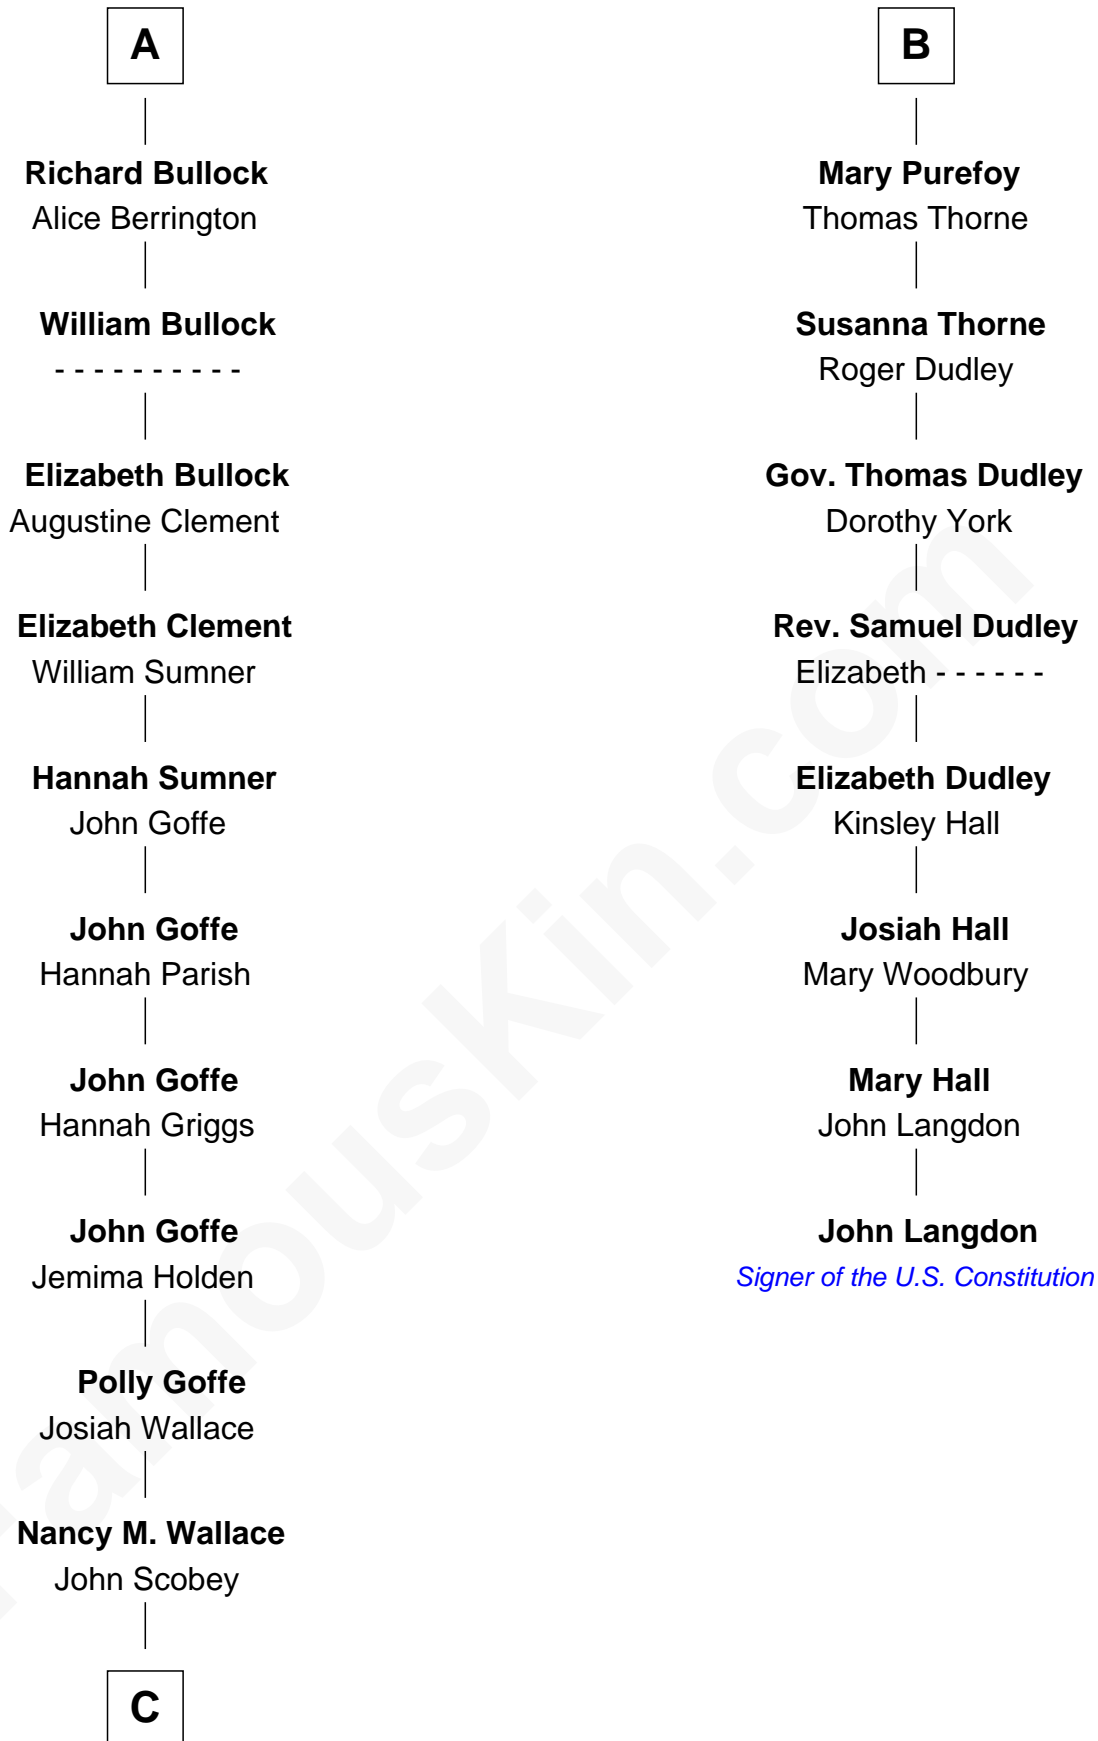

FamousKin.com

Relationship Chart of

Lou (Henry) Hoover

First Lady of President Herbert Hoover

14th cousin 5 times removed of

John Langdon

Signer of the U.S. Constitution

Sir John Howard

Alice de Bois

Sir Robert Howard

Margaret de Scales

Sir John Howard

Margaret de Plaiz

Sir John Howard

Joan Walton

Elizabeth Howard

Isabel Brome

John Denton

Alice Denton

Nicholas Purefoy

Edward Purefoy

Anne Fettiplace

B

C

Philomelia Sophia Scobey

Phineas Weed

Florence Ida Weed

Charles Delano Henry

Lou (Henry) Hoover

First Lady of Herbert Hoover

FamousKin.com