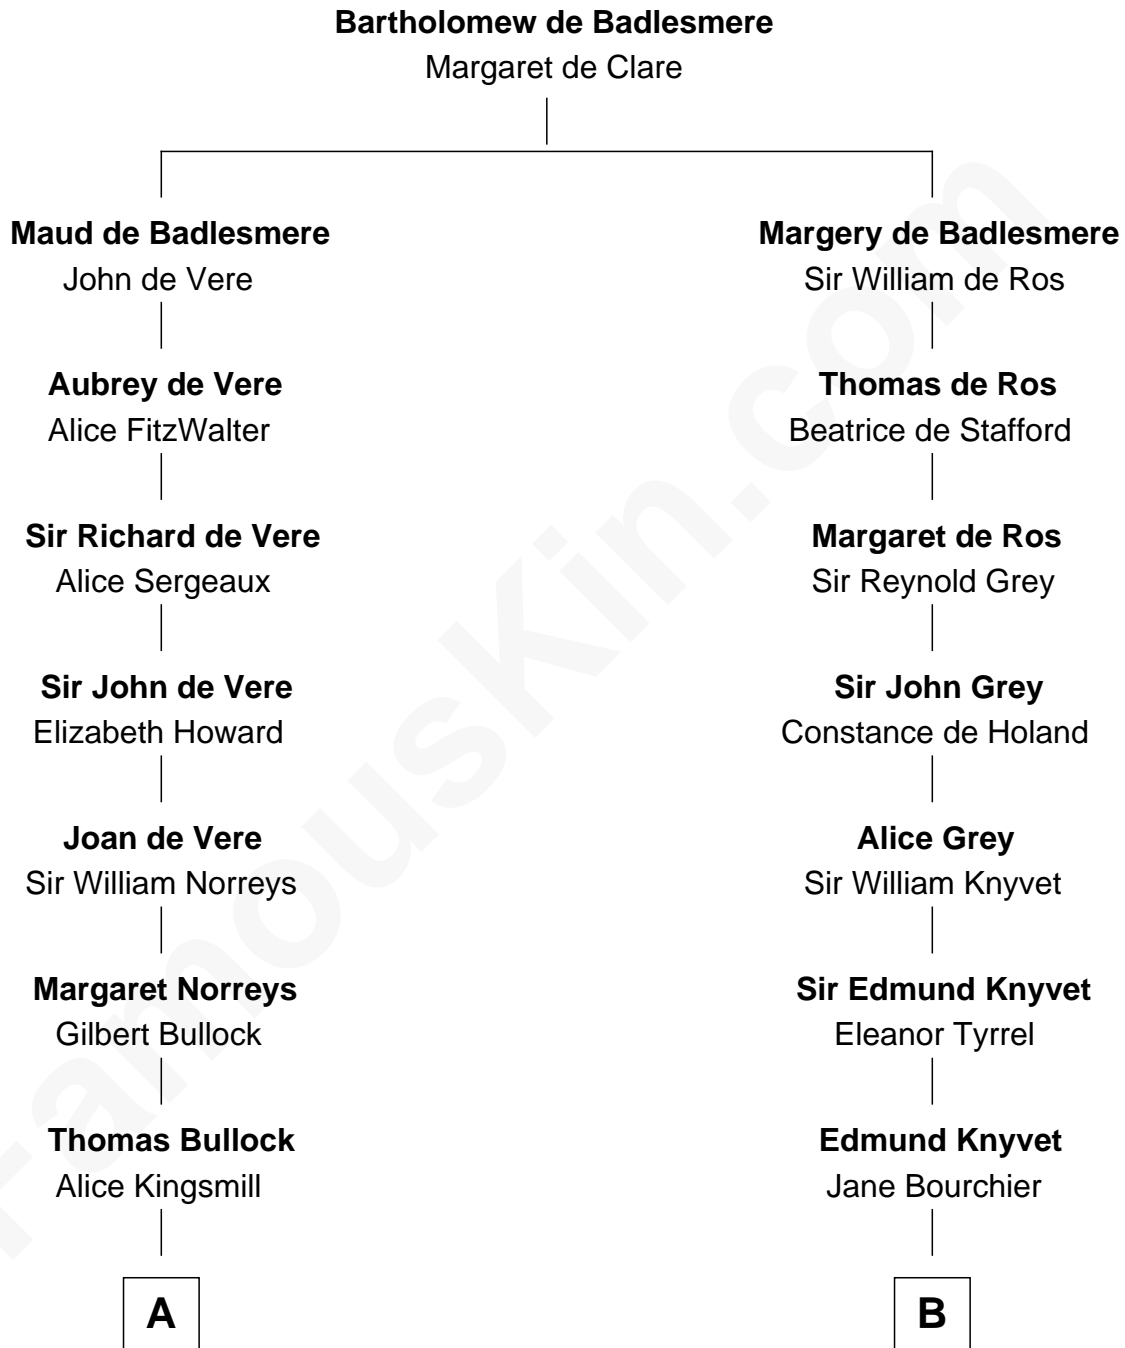

FamousKin.com

Relationship Chart of

Lou (Henry) Hoover

First Lady of President Herbert Hoover

19th cousin of

Louis Auchincloss

Author

C

Philomelia Sophia Scobey

Phineas Weed

Florence Ida Weed

Charles Delano Henry

Lou (Henry) Hoover

First Lady of Herbert Hoover

D

John Winthrop Auchincloss