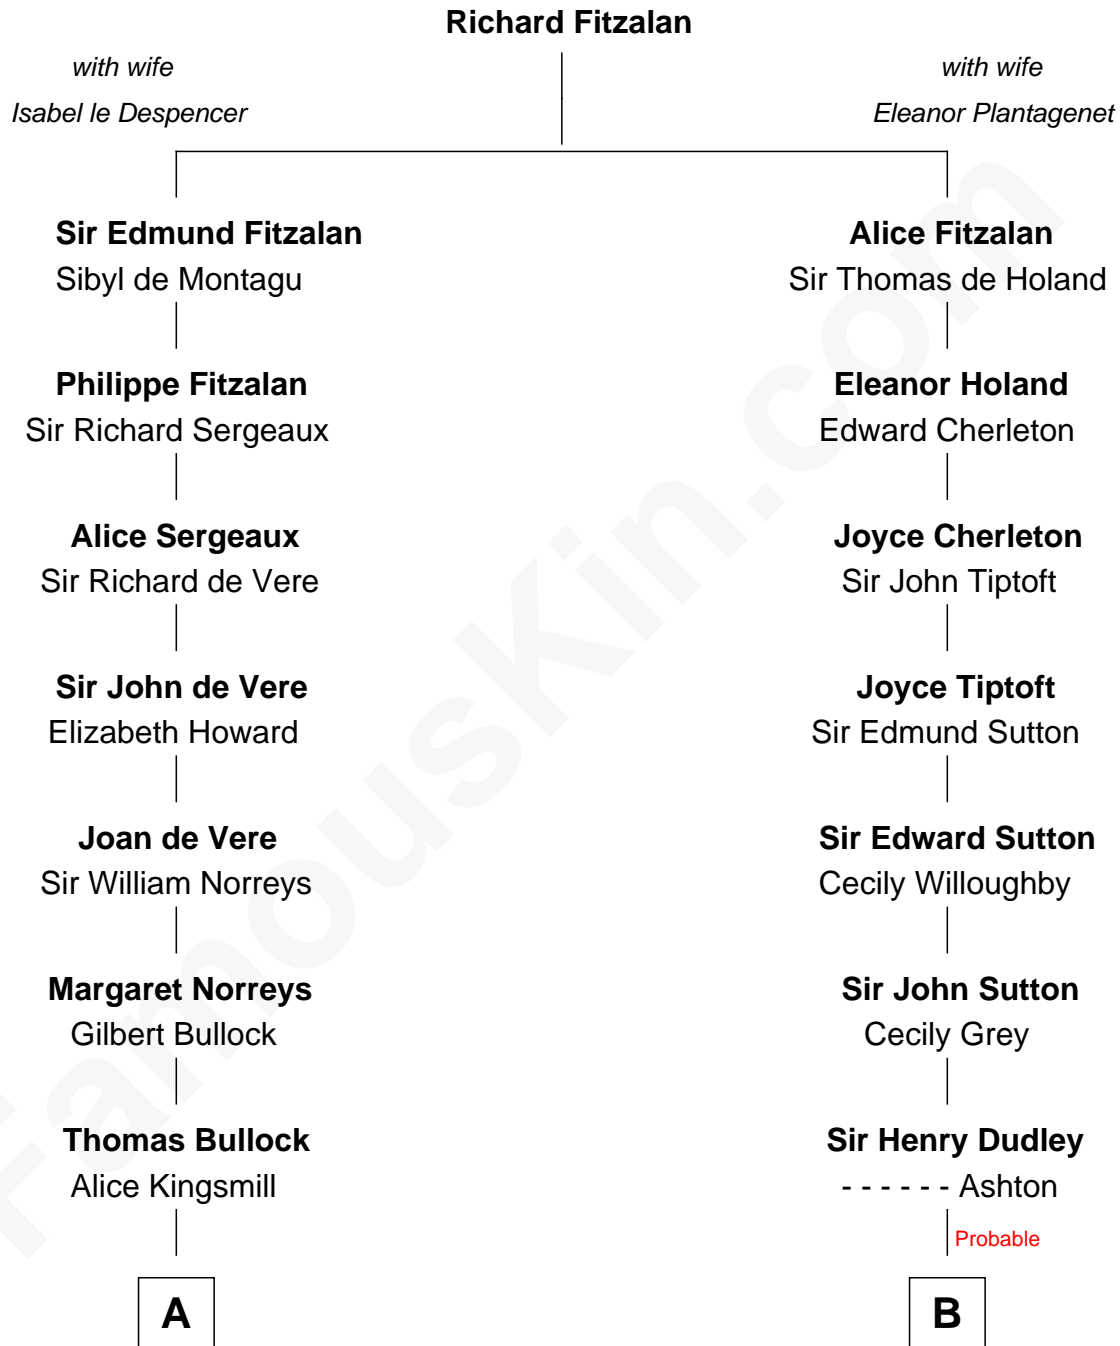

FamousKin.com

Relationship Chart of

Lou (Henry) Hoover

First Lady of President Herbert Hoover

17th cousin 2 times removed of

Louis Auchincloss

Author