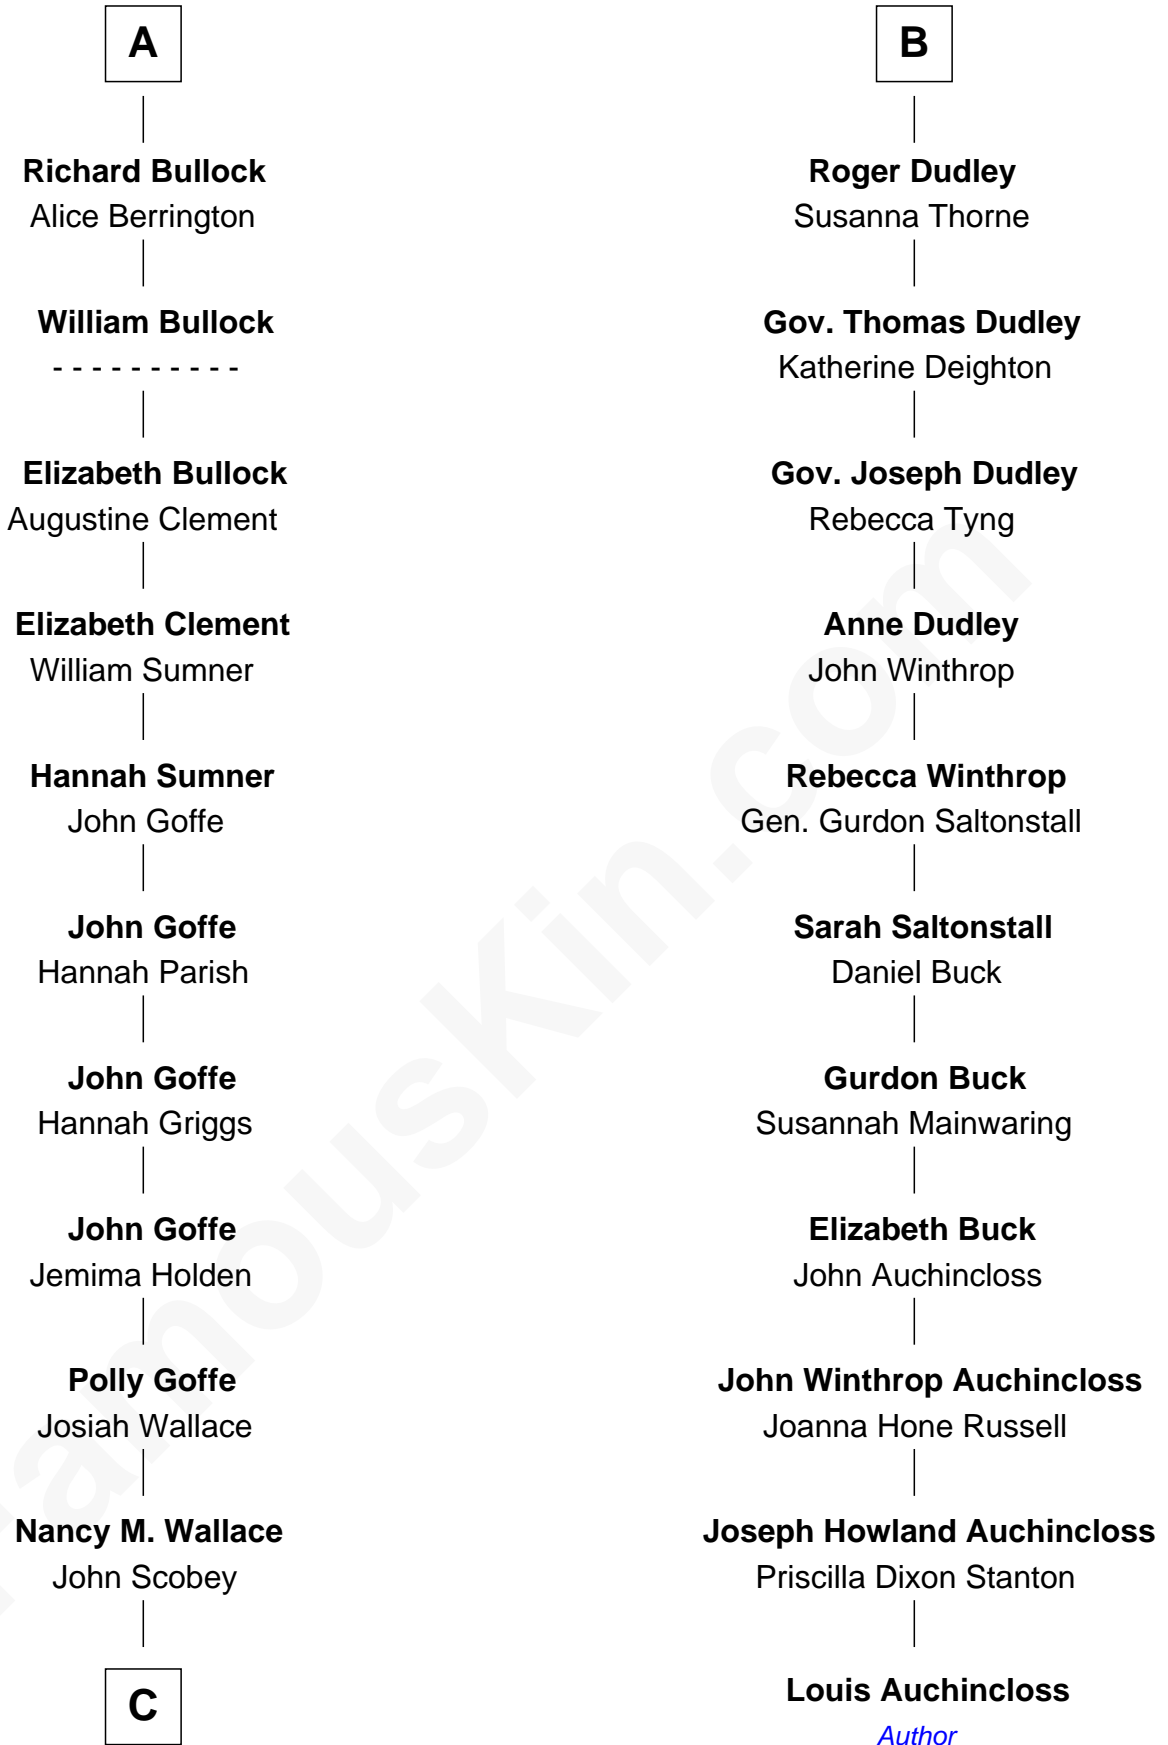

## Relationship Chart of

### Lou (Henry) Hoover

*First Lady of President Herbert Hoover*

17th cousin 2 times removed of

### Louis Auchincloss

*Author*

**C**

Philomelia Sophia Scobey

Phineas Weed

Florence Ida Weed

Charles Delano Henry

**Lou (Henry) Hoover**

*First Lady of Herbert Hoover*

FamousKin.com