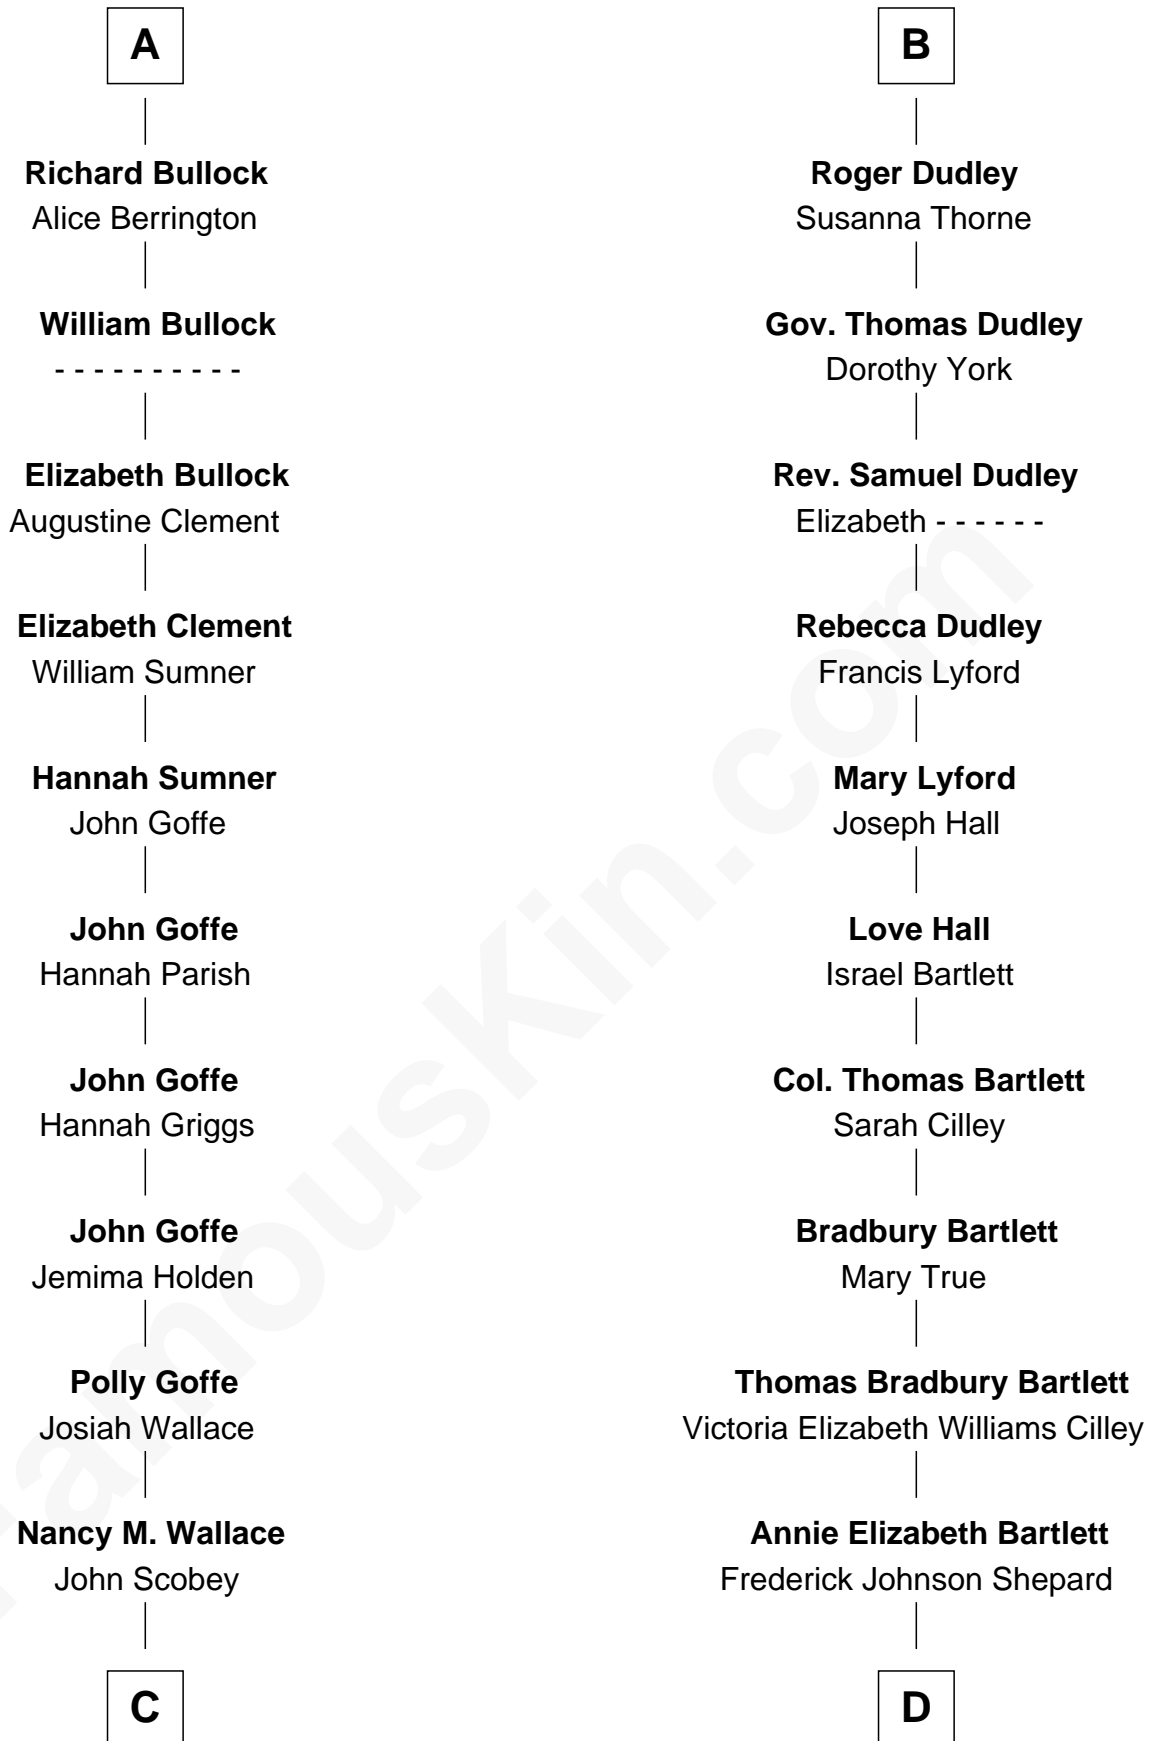

FamousKin.com

Relationship Chart of

Lou (Henry) Hoover

First Lady of President Herbert Hoover

18th cousin 1 time removed of

Alan Shepard

Mercury and Apollo Astronaut

C

Philomelia Sophia Scobey

Phineas Weed

Florence Ida Weed

Charles Delano Henry

Lou (Henry) Hoover

First Lady of Herbert Hoover

D

Alan Bartlett Shepard

Pauline Renza Emerson

Alan Shepard

Mercury and Apollo Astronaut

FamousKin.com