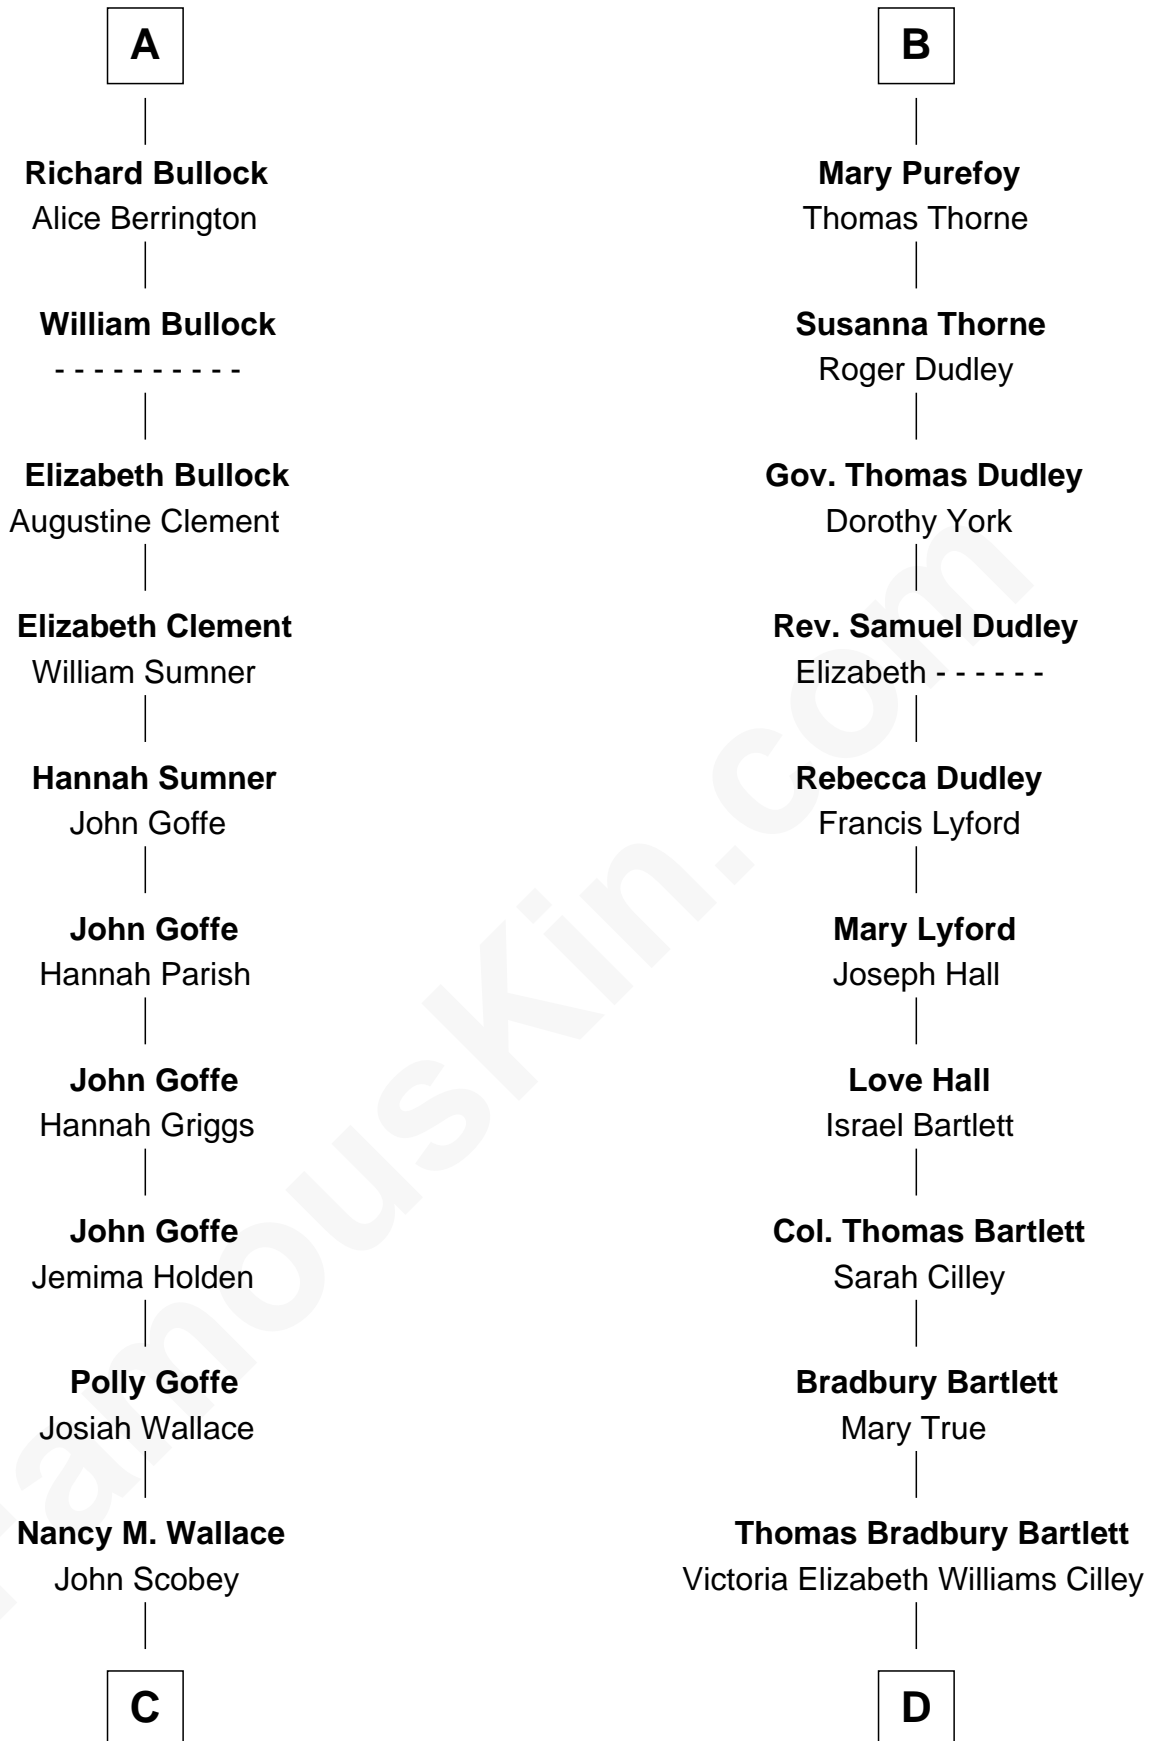

FamousKin.com

Relationship Chart of

Lou (Henry) Hoover

First Lady of President Herbert Hoover

19th cousin of

Alan Shepard

Mercury and Apollo Astronaut

Sir John Howard

Alice de Bois

Sir Robert Howard

Margaret de Scales

Sir John Howard

Margaret de Plaiz

Sir John Howard

Joan Walton

Elizabeth Howard

Isabel Brome

John Denton

Alice Denton

Nicholas Purefoy

Edward Purefoy

Anne Fettiplace

B

C

Philomelia Sophia Scobey

Phineas Weed

Florence Ida Weed

Charles Delano Henry

Lou (Henry) Hoover

First Lady of Herbert Hoover

D

Annie Elizabeth Bartlett