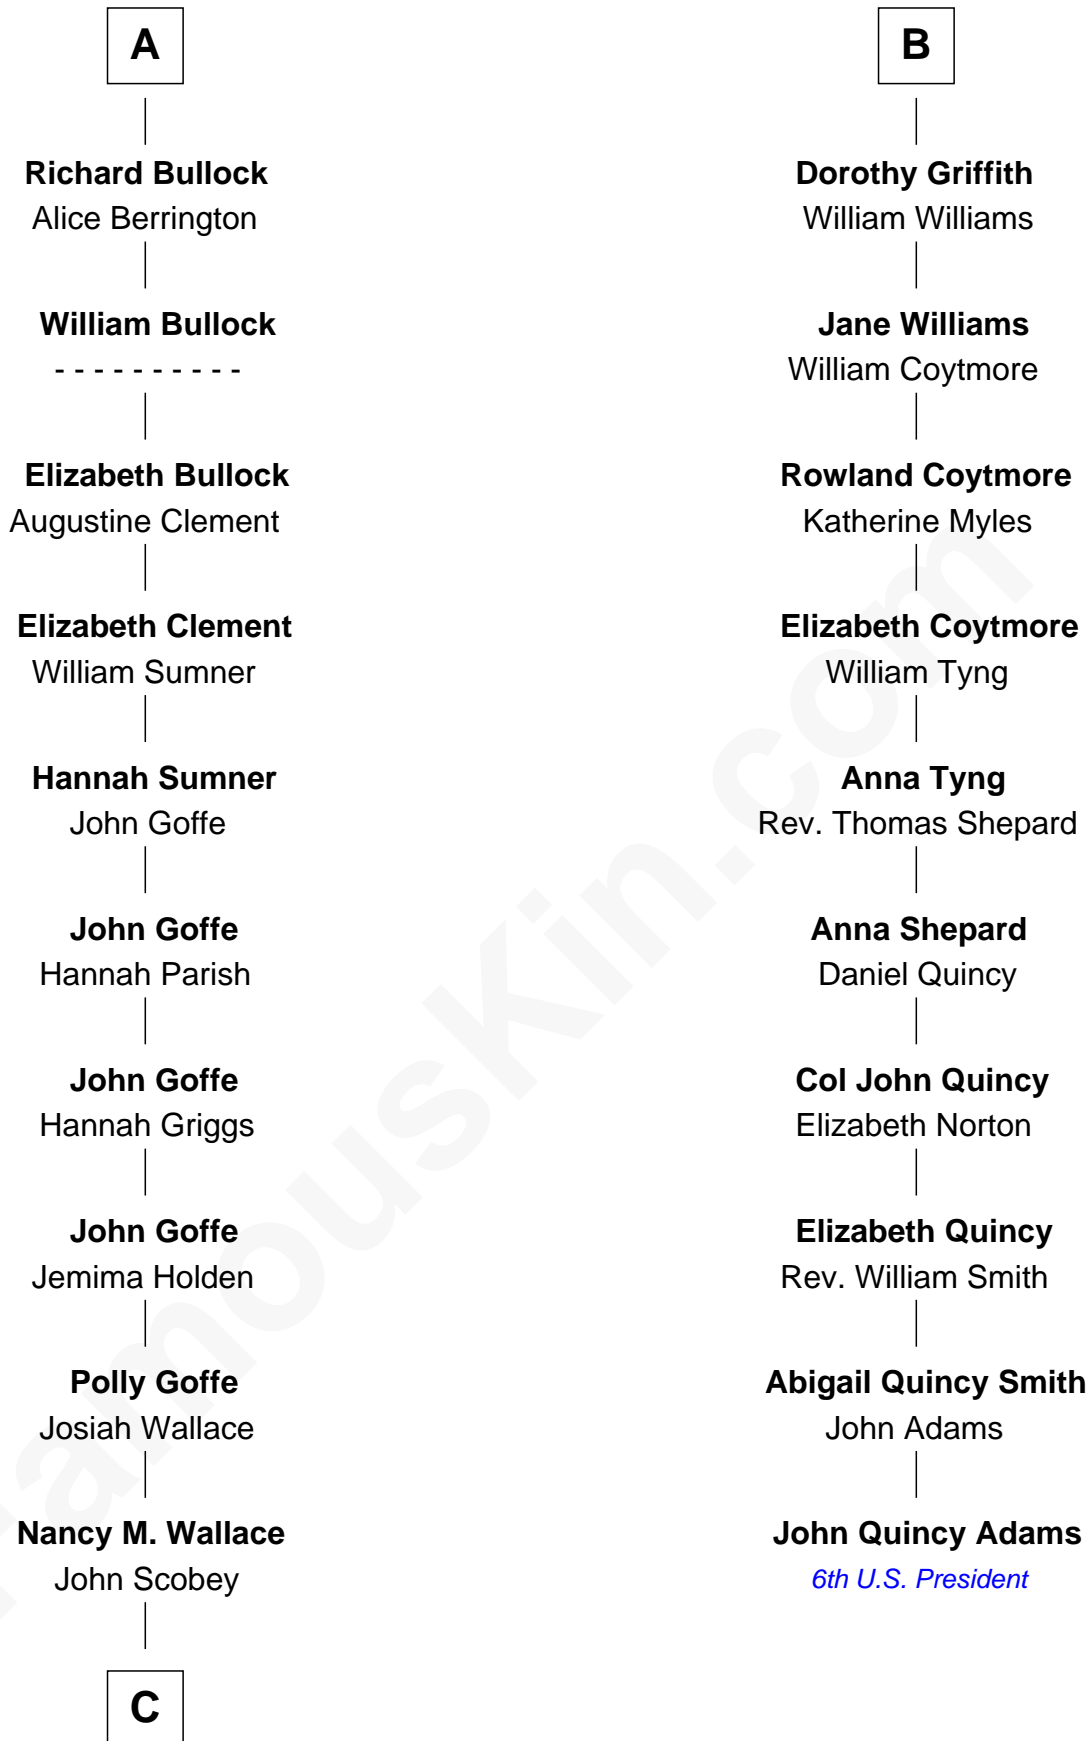

## Relationship Chart of

### Lou (Henry) Hoover

*First Lady of President Herbert Hoover*

16th cousin 3 times removed of

### John Quincy Adams

*6th U.S. President*

**C**

**Philomelia Sophia Scobey**

Phineas Weed

**Florence Ida Weed**

Charles Delano Henry

**Lou (Henry) Hoover**

*First Lady of Herbert Hoover*

FamousKin.com