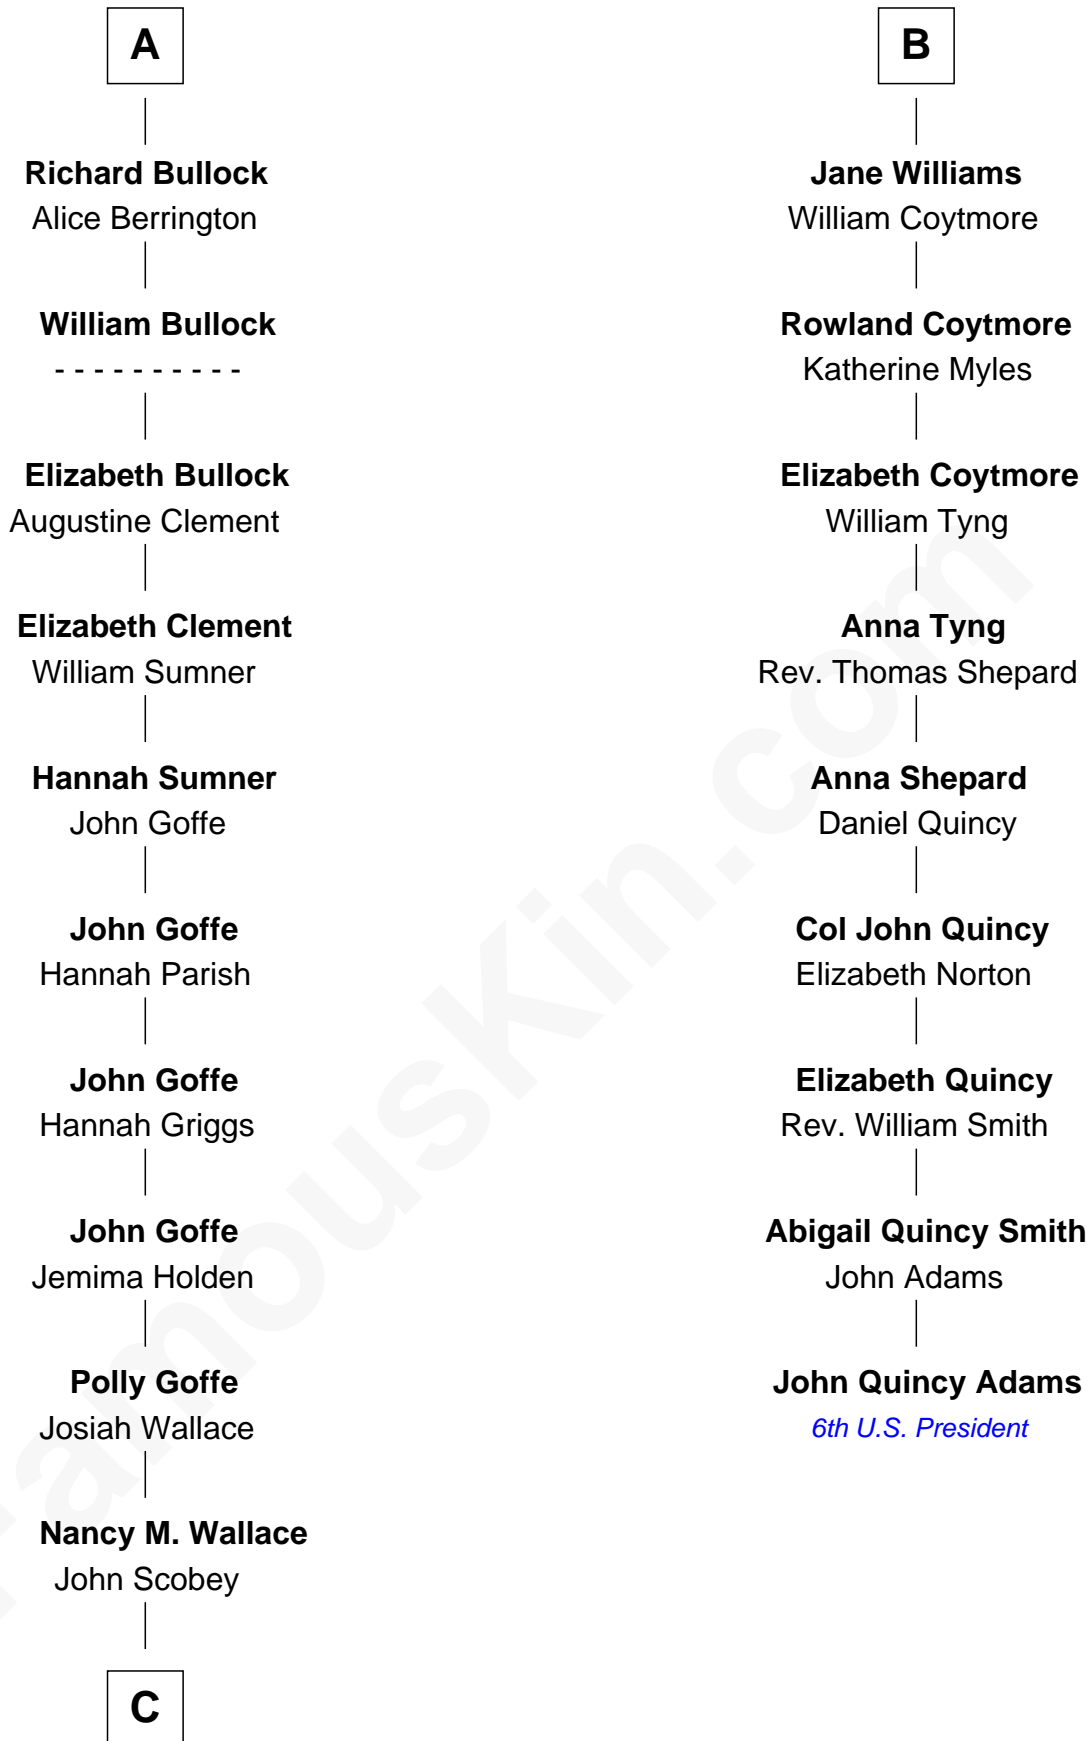

FamousKin.com

Relationship Chart of

Lou (Henry) Hoover

First Lady of President Herbert Hoover

15th cousin 4 times removed of

John Quincy Adams

6th U.S. President

C

—
Philomelia Sophia Scobey

Phineas Weed

—
Florence Ida Weed

Charles Delano Henry

—
Lou (Henry) Hoover

First Lady of Herbert Hoover

FamousKin.com