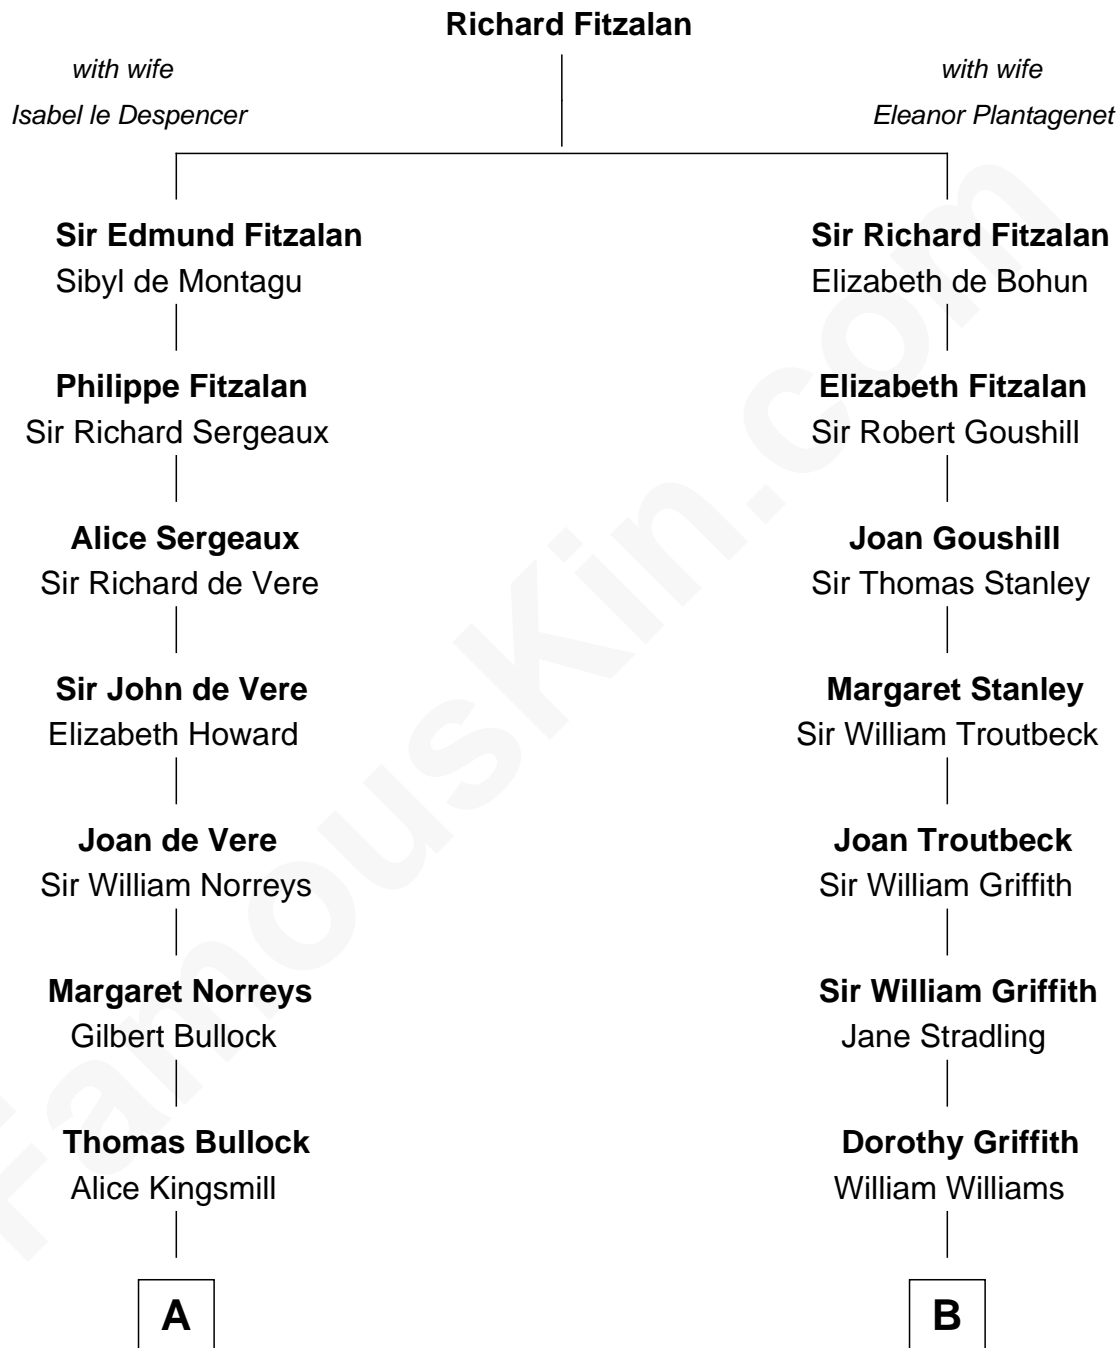

FamousKin.com

Relationship Chart of

Lou (Henry) Hoover

First Lady of President Herbert Hoover

15th cousin 4 times removed of

John Quincy Adams

6th U.S. President

C

—
Philomelia Sophia Scobey

Phineas Weed

—
Florence Ida Weed

Charles Delano Henry

—
Lou (Henry) Hoover

First Lady of Herbert Hoover

FamousKin.com