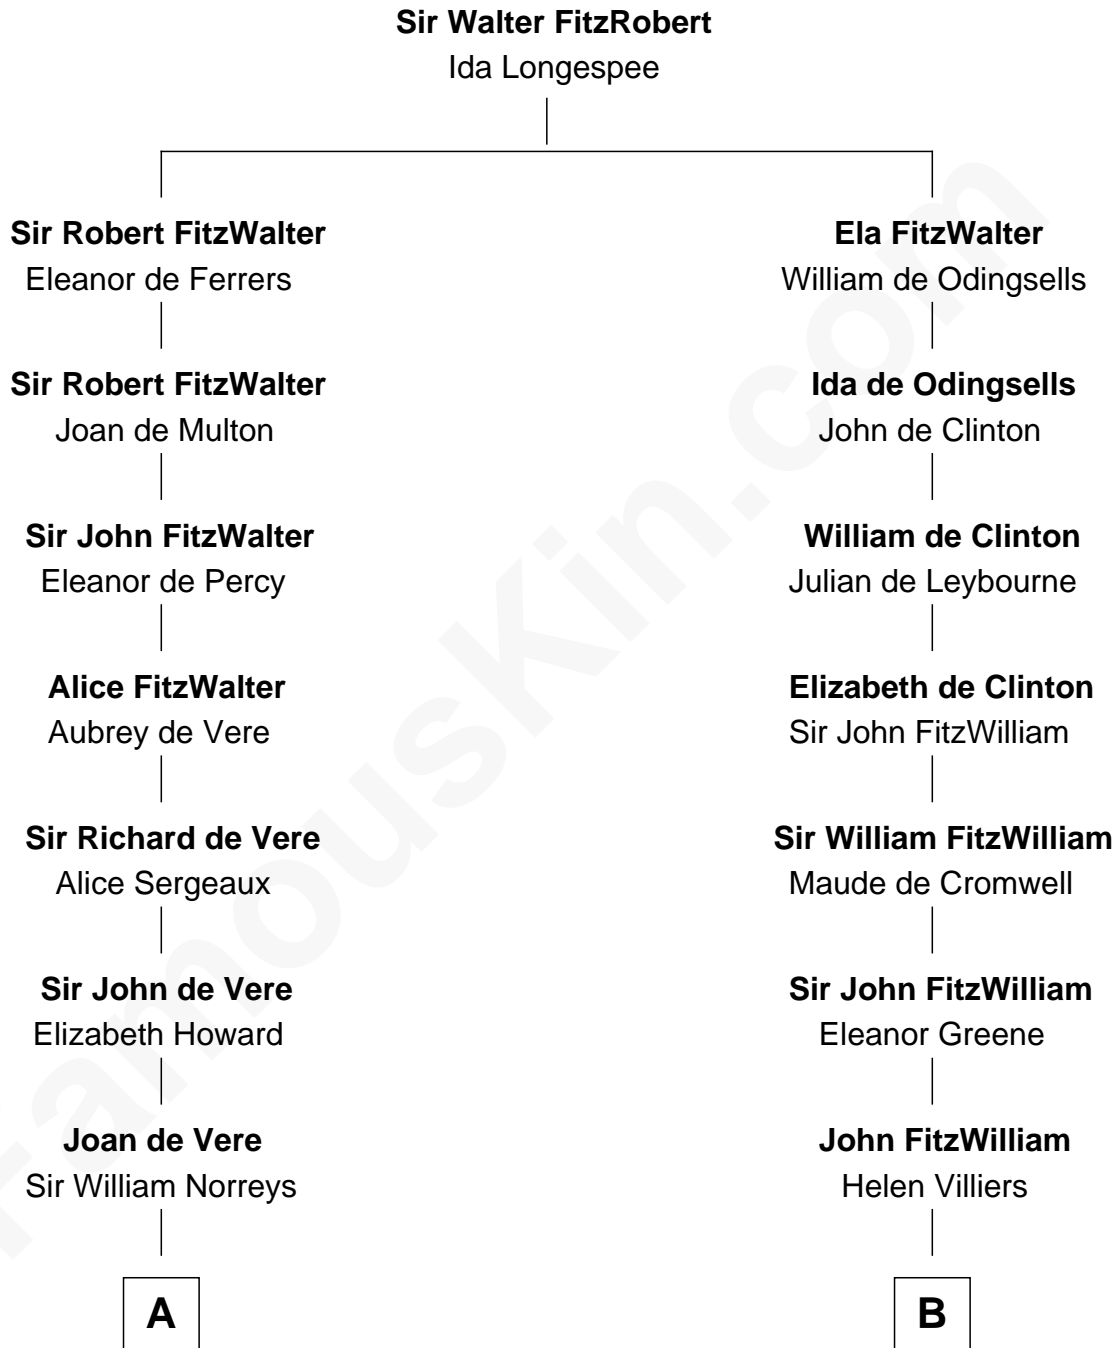

FamousKin.com

Relationship Chart of

Lou (Henry) Hoover

First Lady of President Herbert Hoover

17th cousin 4 times removed of

John Quincy Adams

6th U.S. President