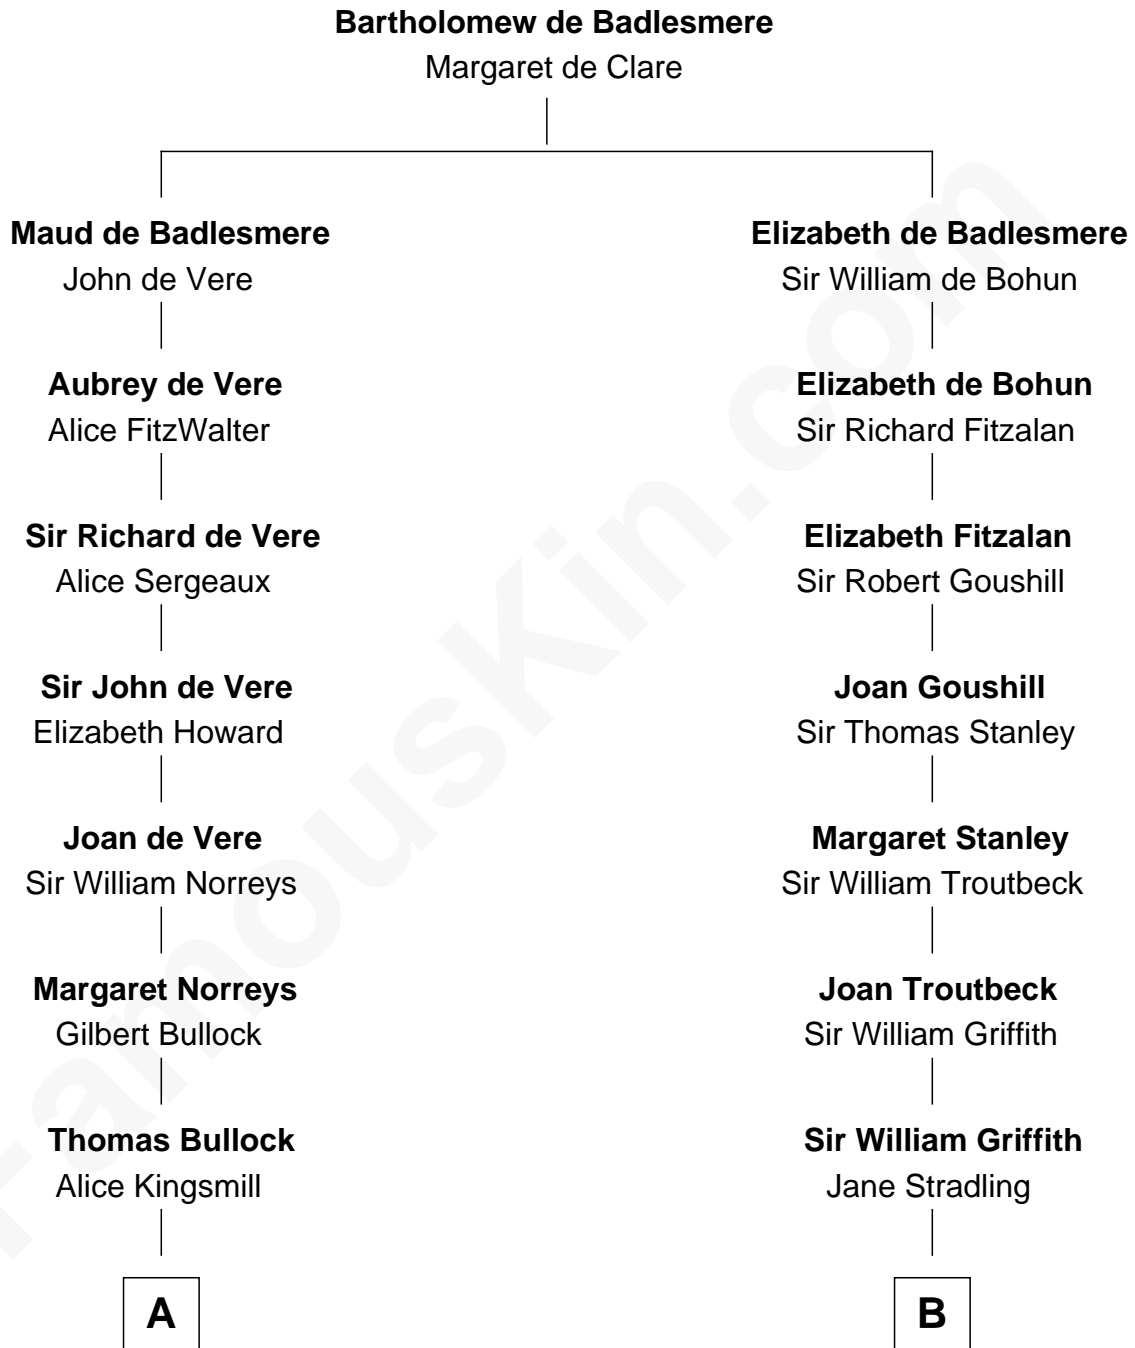

FamousKin.com

Relationship Chart of

Lou (Henry) Hoover

First Lady of President Herbert Hoover

15th cousin 4 times removed of

Abigail (Smith) Adams

First Lady of President John Adams

C

Philomelia Sophia Scobey

Phineas Weed

Florence Ida Weed

Charles Delano Henry

Lou (Henry) Hoover

First Lady of Herbert Hoover

FamousKin.com