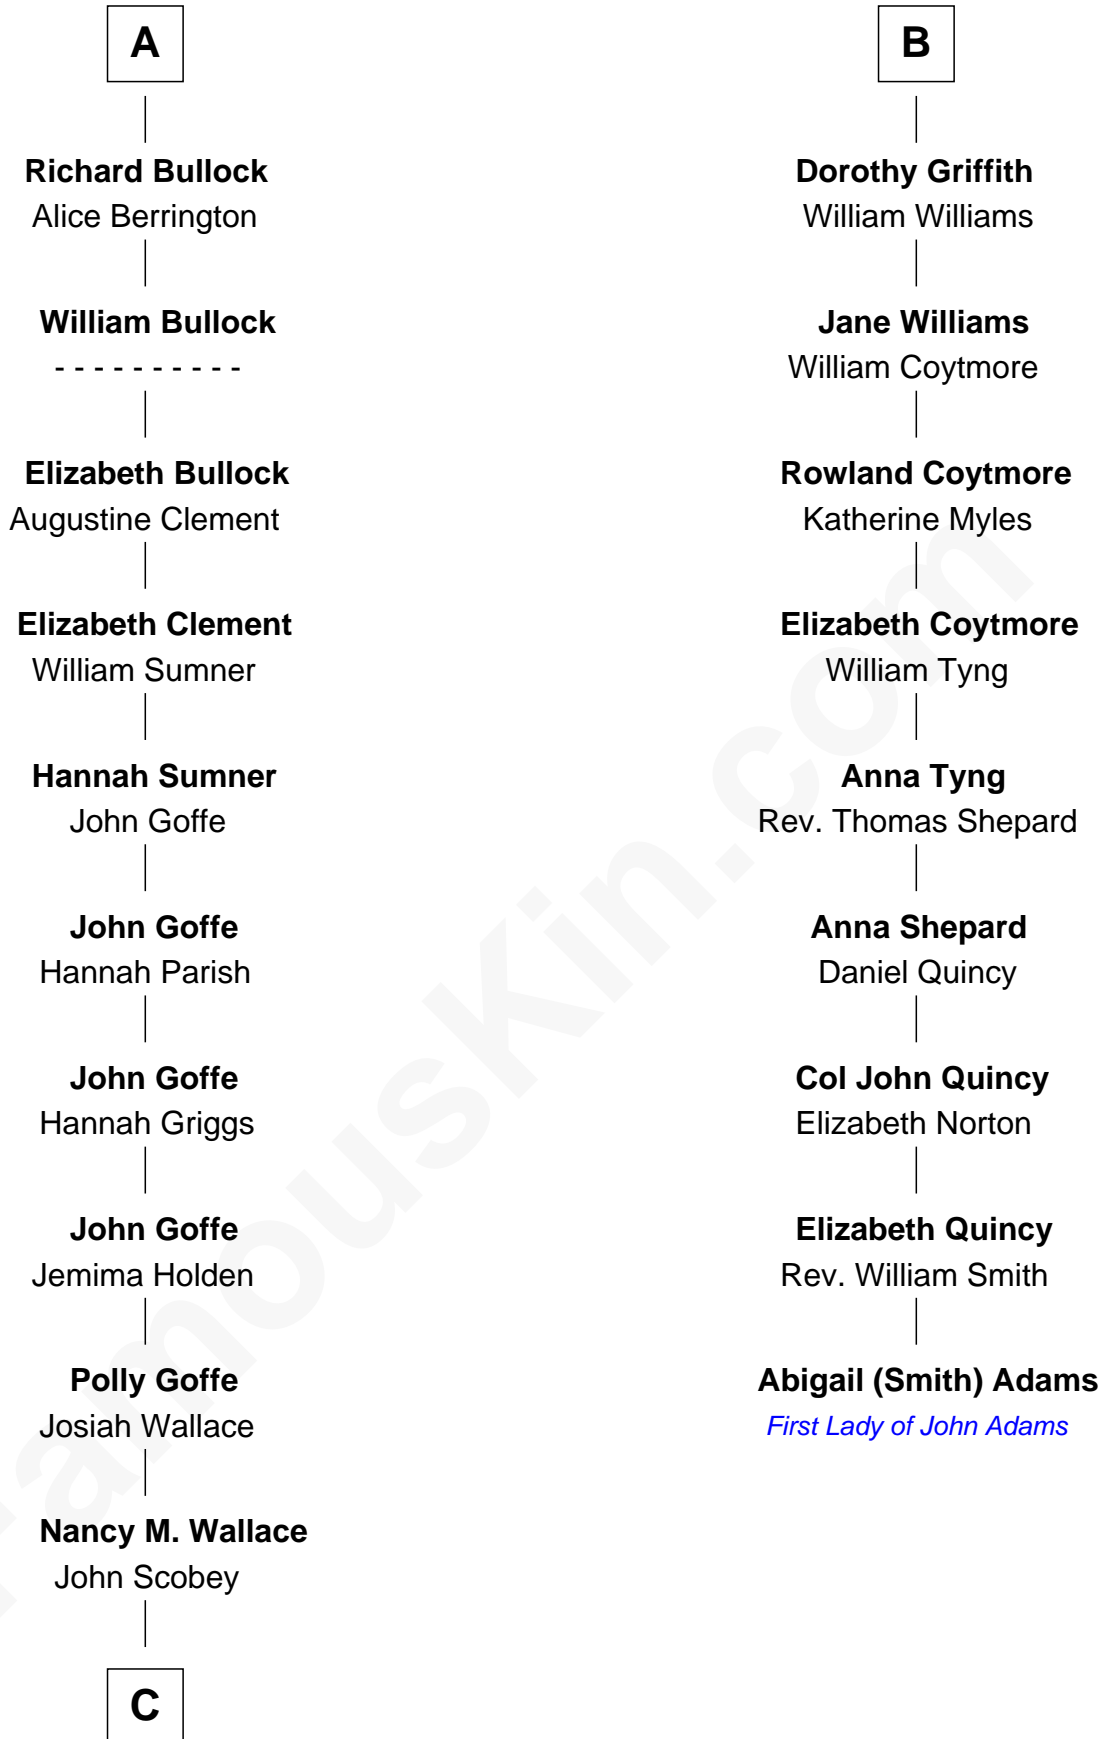

FamousKin.com

Relationship Chart of

Lou (Henry) Hoover

First Lady of President Herbert Hoover

15th cousin 4 times removed of

Abigail (Smith) Adams

First Lady of President John Adams

C

Philomelia Sophia Scobey

Phineas Weed

Florence Ida Weed

Charles Delano Henry

Lou (Henry) Hoover

First Lady of Herbert Hoover

FamousKin.com