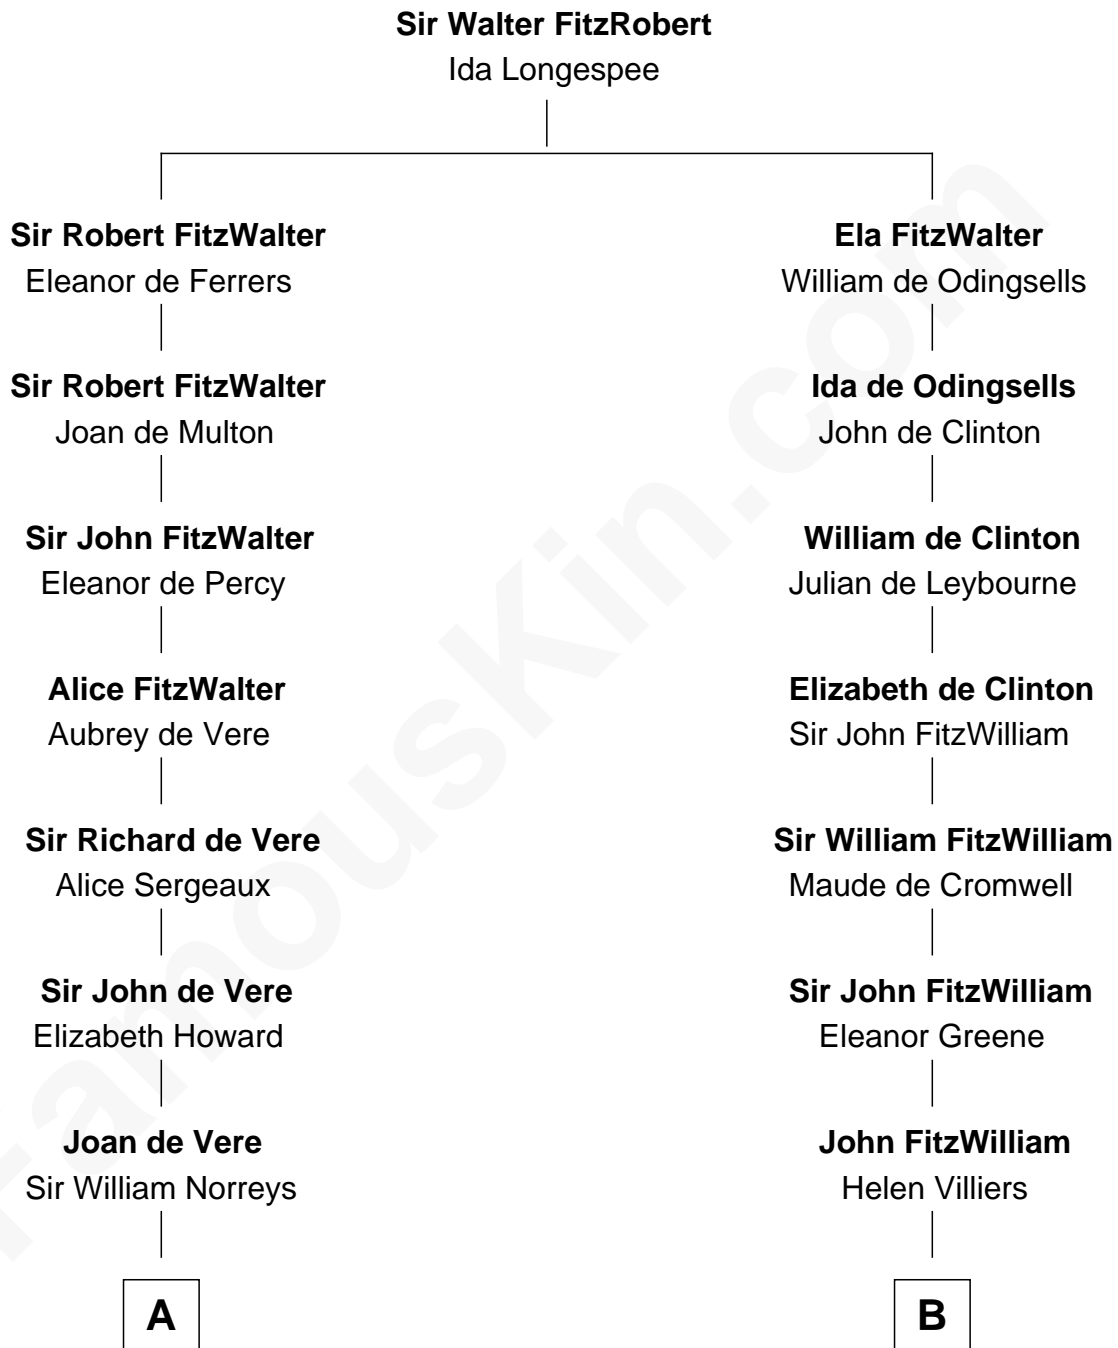

Abigail (Smith) Adams

First Lady of President John Adams