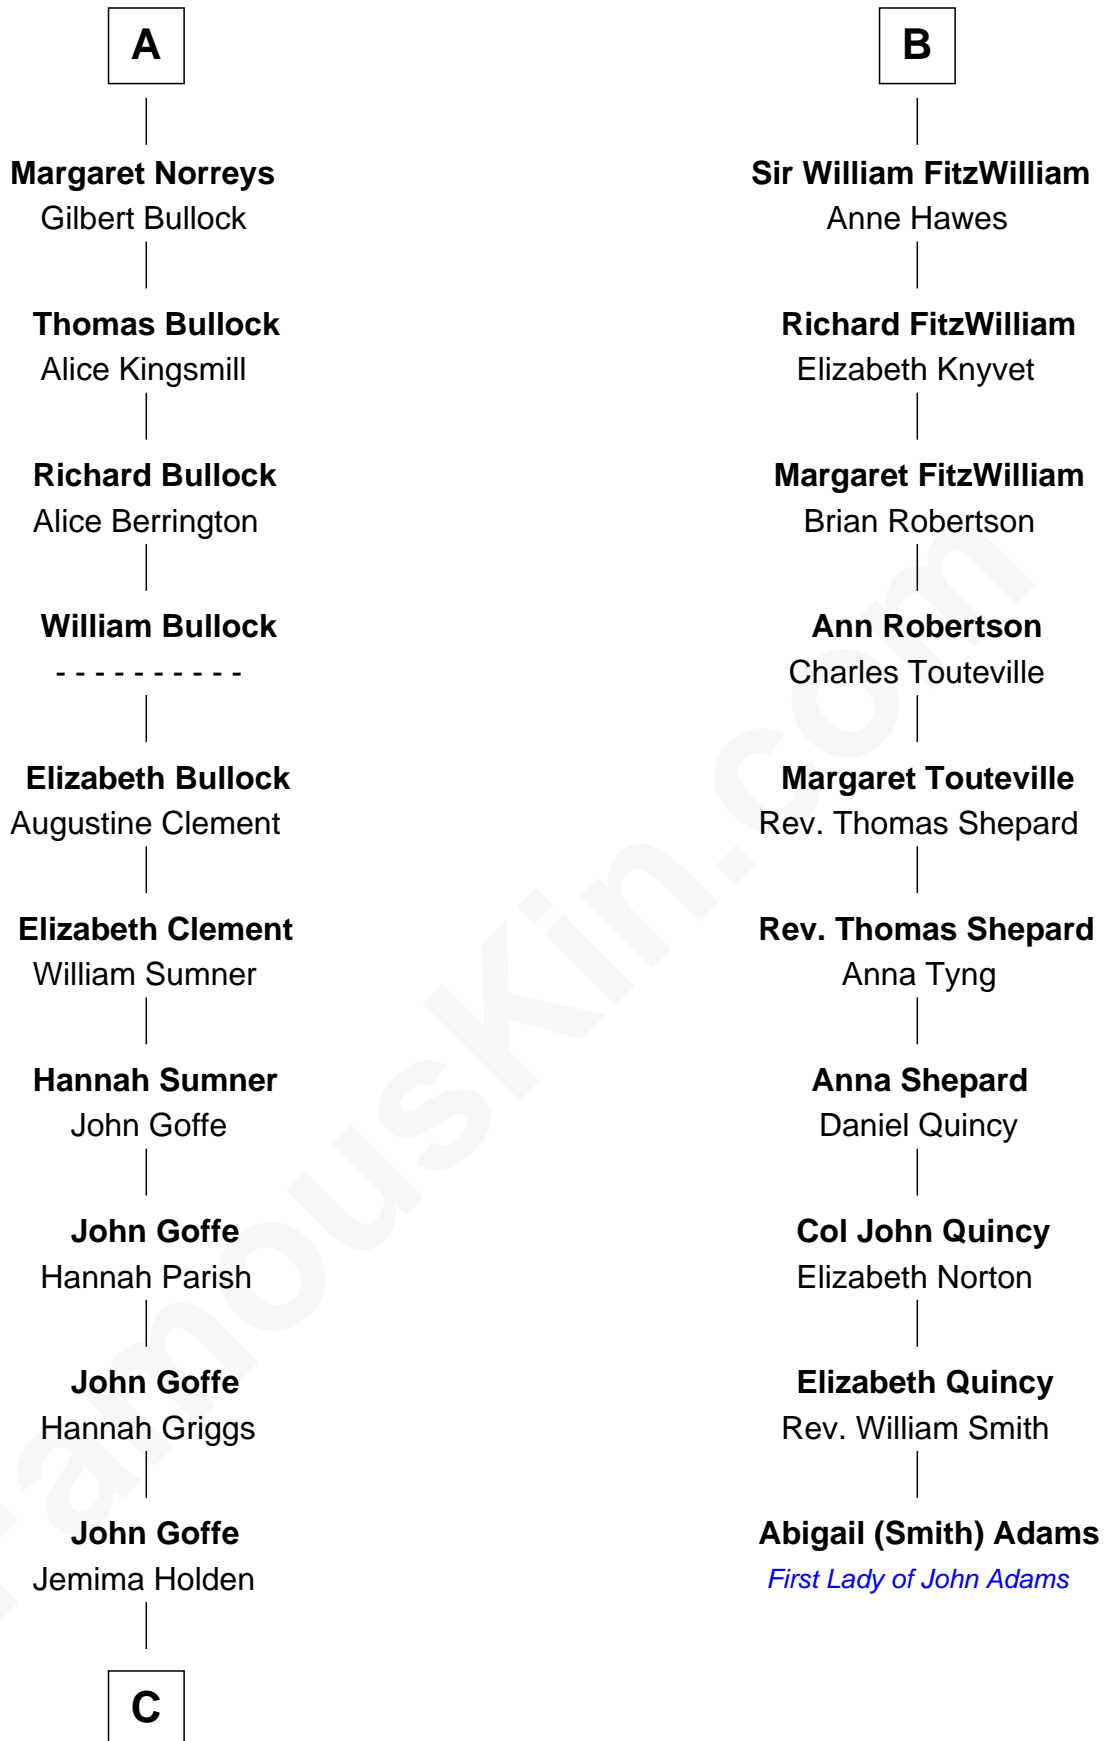

## Relationship Chart of

### Lou (Henry) Hoover

*First Lady of President Herbert Hoover*

16th cousin 5 times removed of

### Abigail (Smith) Adams

*First Lady of President John Adams*

**C**

**Polly Goffe**  
Josiah Wallace

**Nancy M. Wallace**  
John Scobey

**Philomelia Sophia Scobey**  
Phineas Weed

**Florence Ida Weed**  
Charles Delano Henry