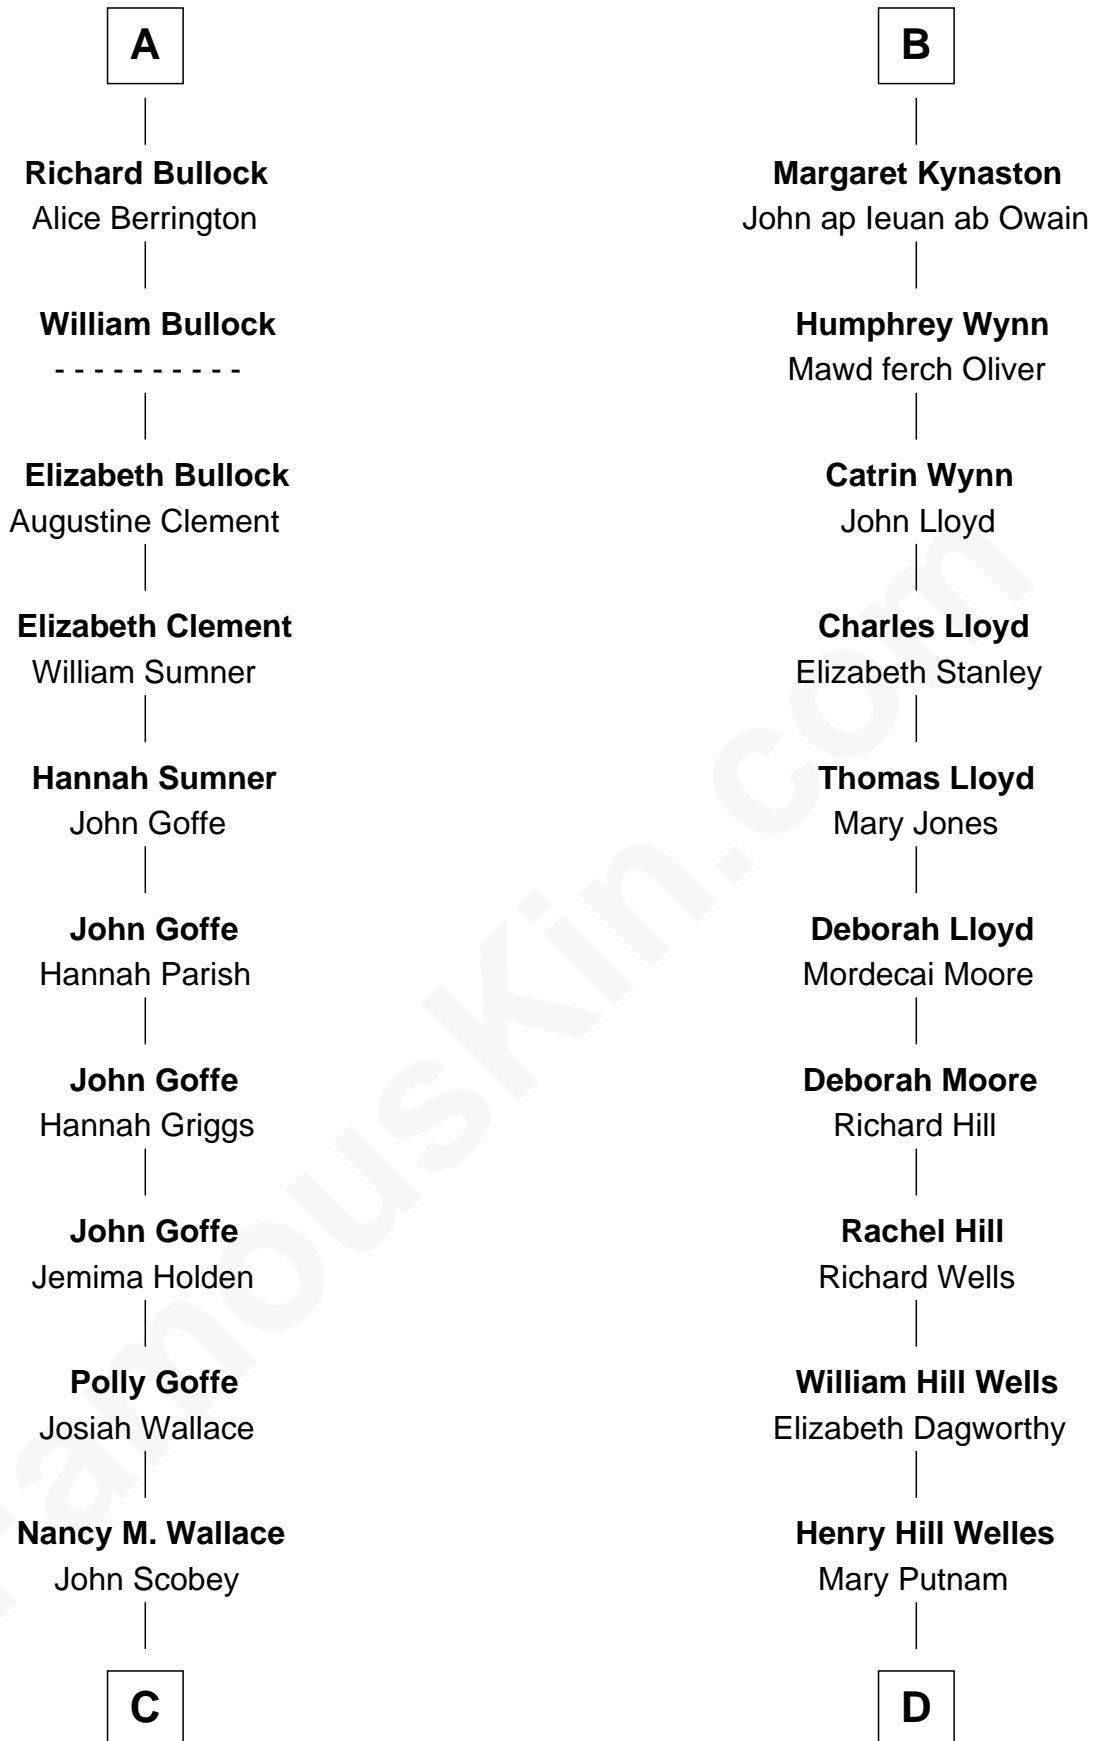

FamousKin.com

Relationship Chart of

Lou (Henry) Hoover

First Lady of President Herbert Hoover

19th cousin of

Orson Welles

Radio, Stage, and Movie Actor

Bartholomew de Badlesmere

Margaret de Clare

C

Philomelia Sophia Scobey

Phineas Weed

Florence Ida Weed

Charles Delano Henry

Lou (Henry) Hoover

First Lady of Herbert Hoover