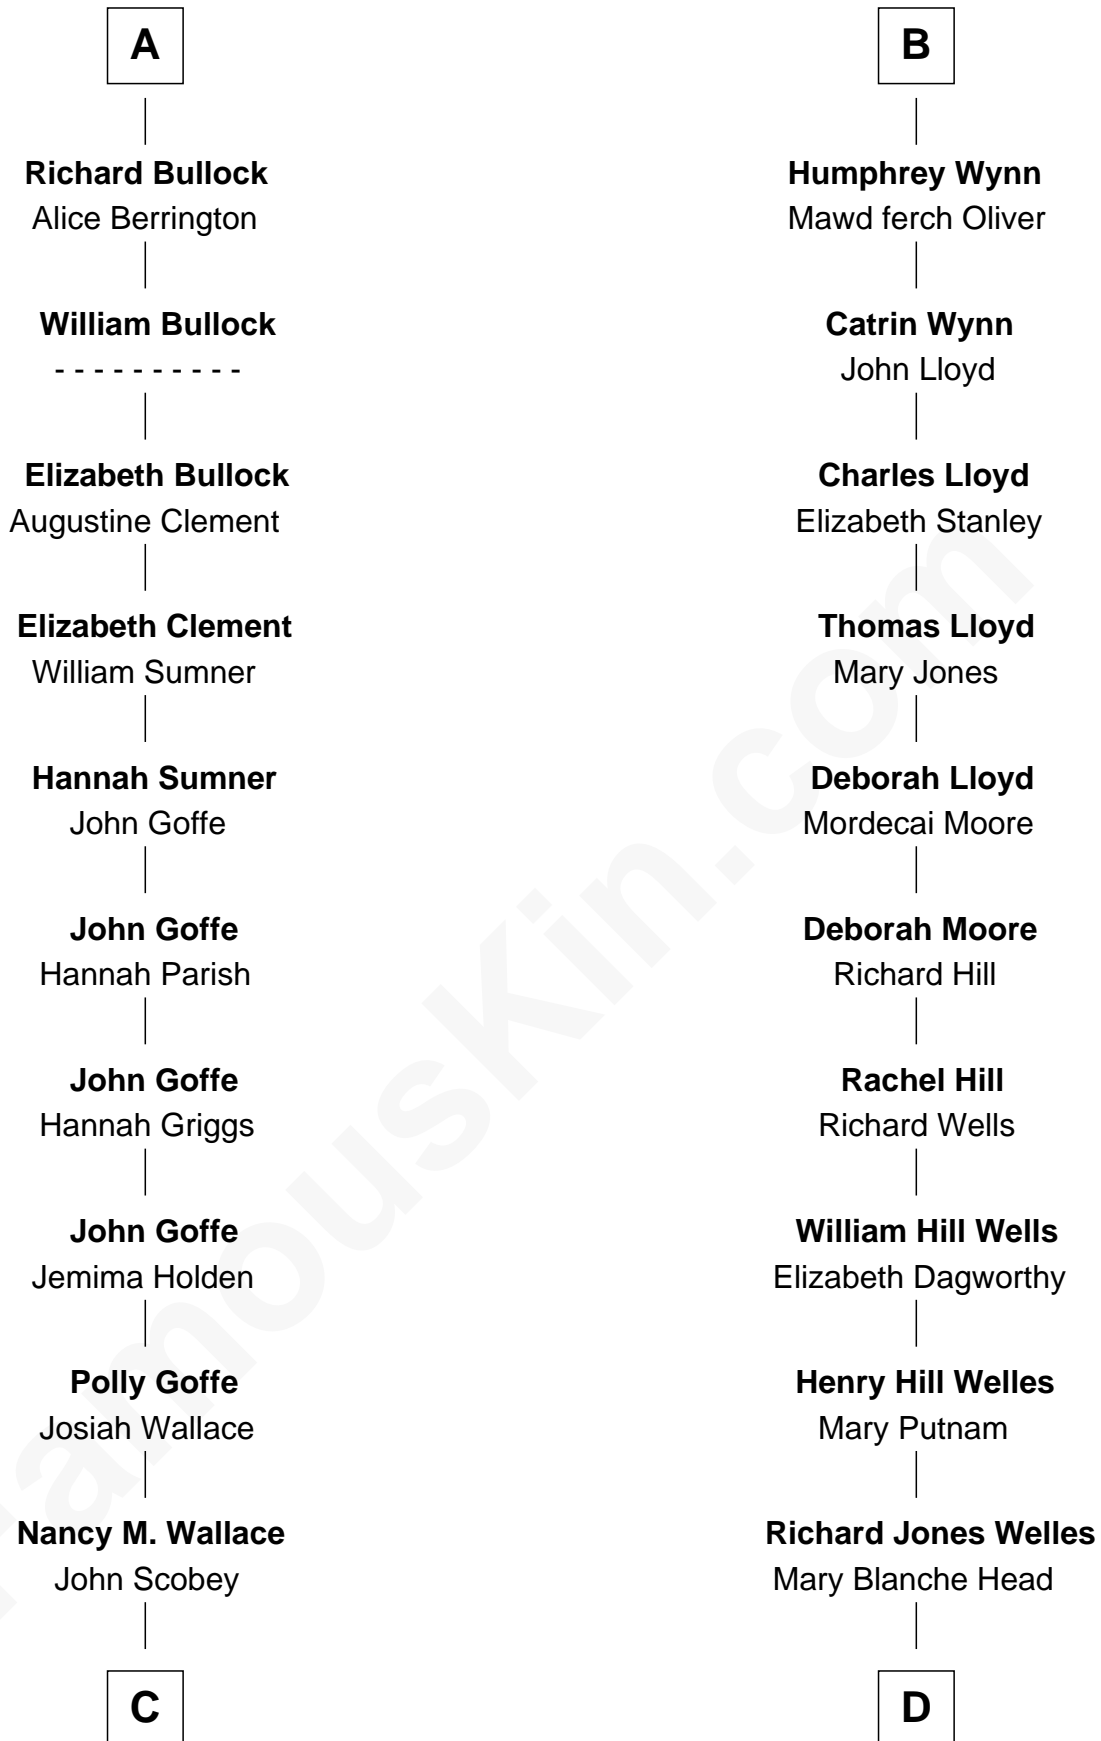

FamousKin.com

Relationship Chart of

Lou (Henry) Hoover

First Lady of President Herbert Hoover

18th cousin 1 time removed of

Orson Welles

Radio, Stage, and Movie Actor

C

Philomelia Sophia Scobey

Phineas Weed

Florence Ida Weed

Charles Delano Henry

Lou (Henry) Hoover

First Lady of Herbert Hoover

D

Richard Head Welles