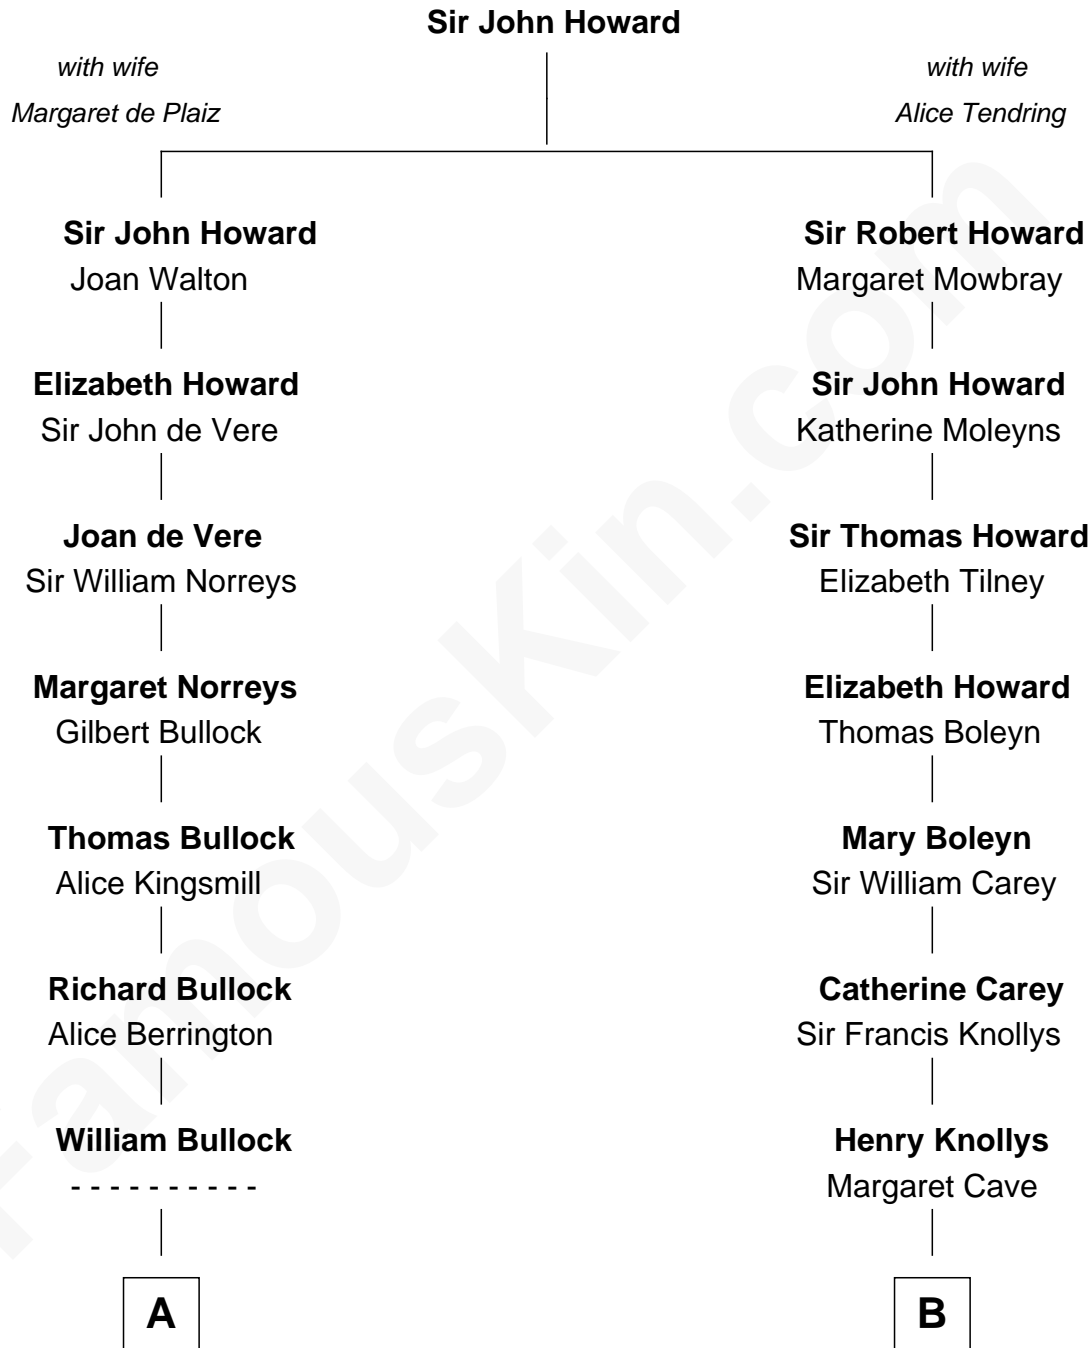

# FamousKin.com

## Relationship Chart of

### Lou (Henry) Hoover

*First Lady of President Herbert Hoover*

14th cousin 3 times removed of

**Charles Darwin**  
*Theory of Evolution*

**A**

**Elizabeth Bullock**  
Augustine Clement

**Elizabeth Clement**  
William Sumner