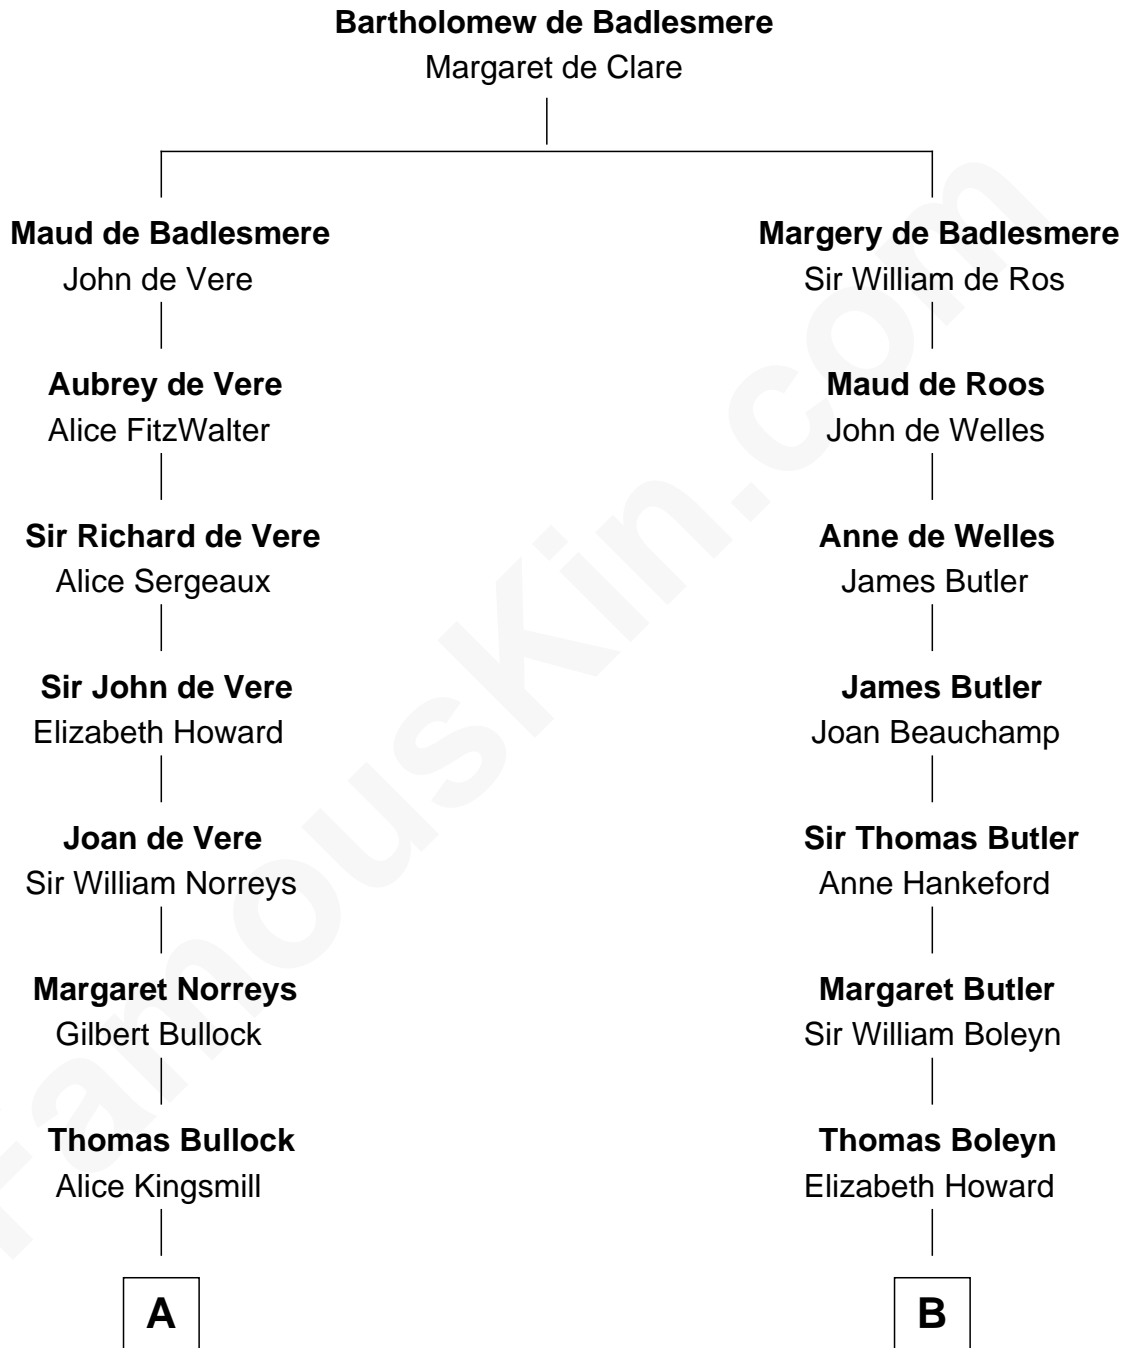

# FamousKin.com

## Relationship Chart of

### Lou (Henry) Hoover

*First Lady of President Herbert Hoover*

17th cousin 2 times removed of

**Charles Darwin**  
*Theory of Evolution*

**C**

—  
**Philomelia Sophia Scobey**

Phineas Weed

—  
**Florence Ida Weed**

Charles Delano Henry

—  
**Lou (Henry) Hoover**

*First Lady of Herbert Hoover*

FamousKin.com