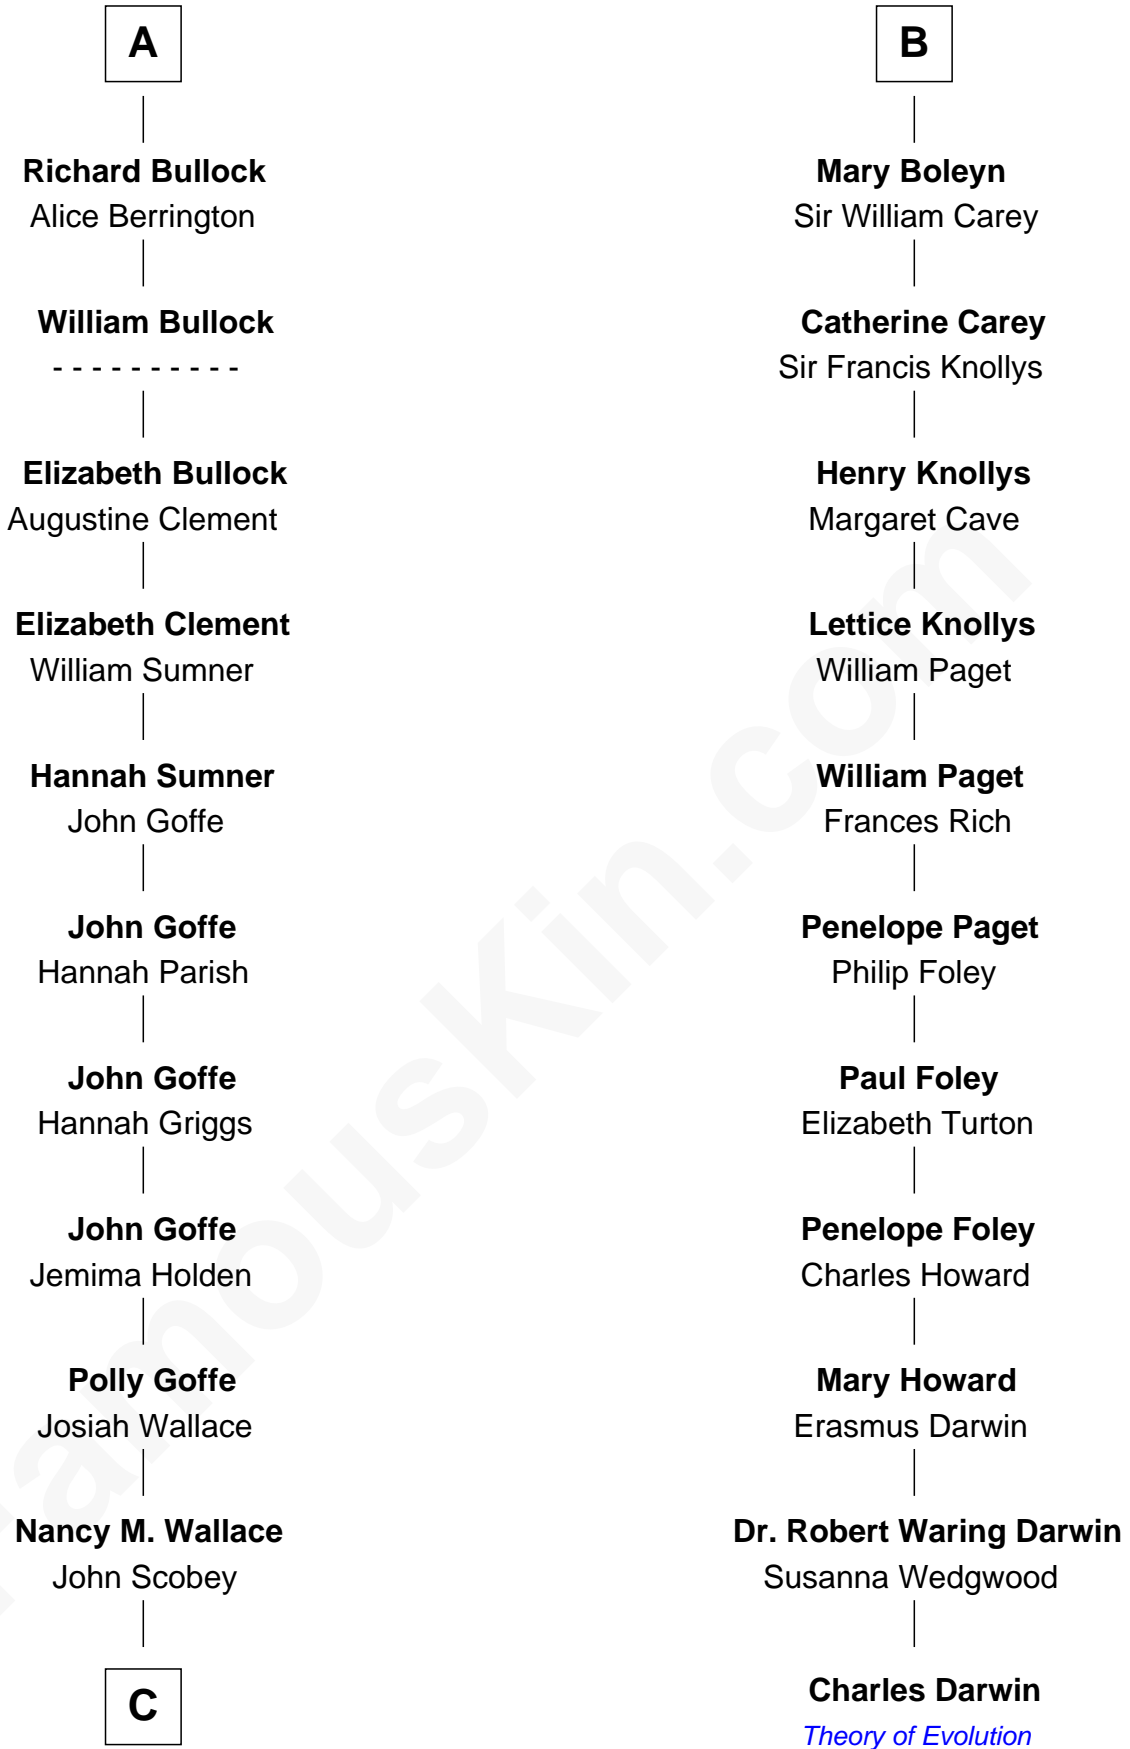

## Relationship Chart of

### Lou (Henry) Hoover

*First Lady of President Herbert Hoover*

17th cousin 2 times removed of

**Charles Darwin**  
*Theory of Evolution*

**C**

—  
**Philomelia Sophia Scobey**

Phineas Weed

—  
**Florence Ida Weed**

Charles Delano Henry

—  
**Lou (Henry) Hoover**

*First Lady of Herbert Hoover*

FamousKin.com