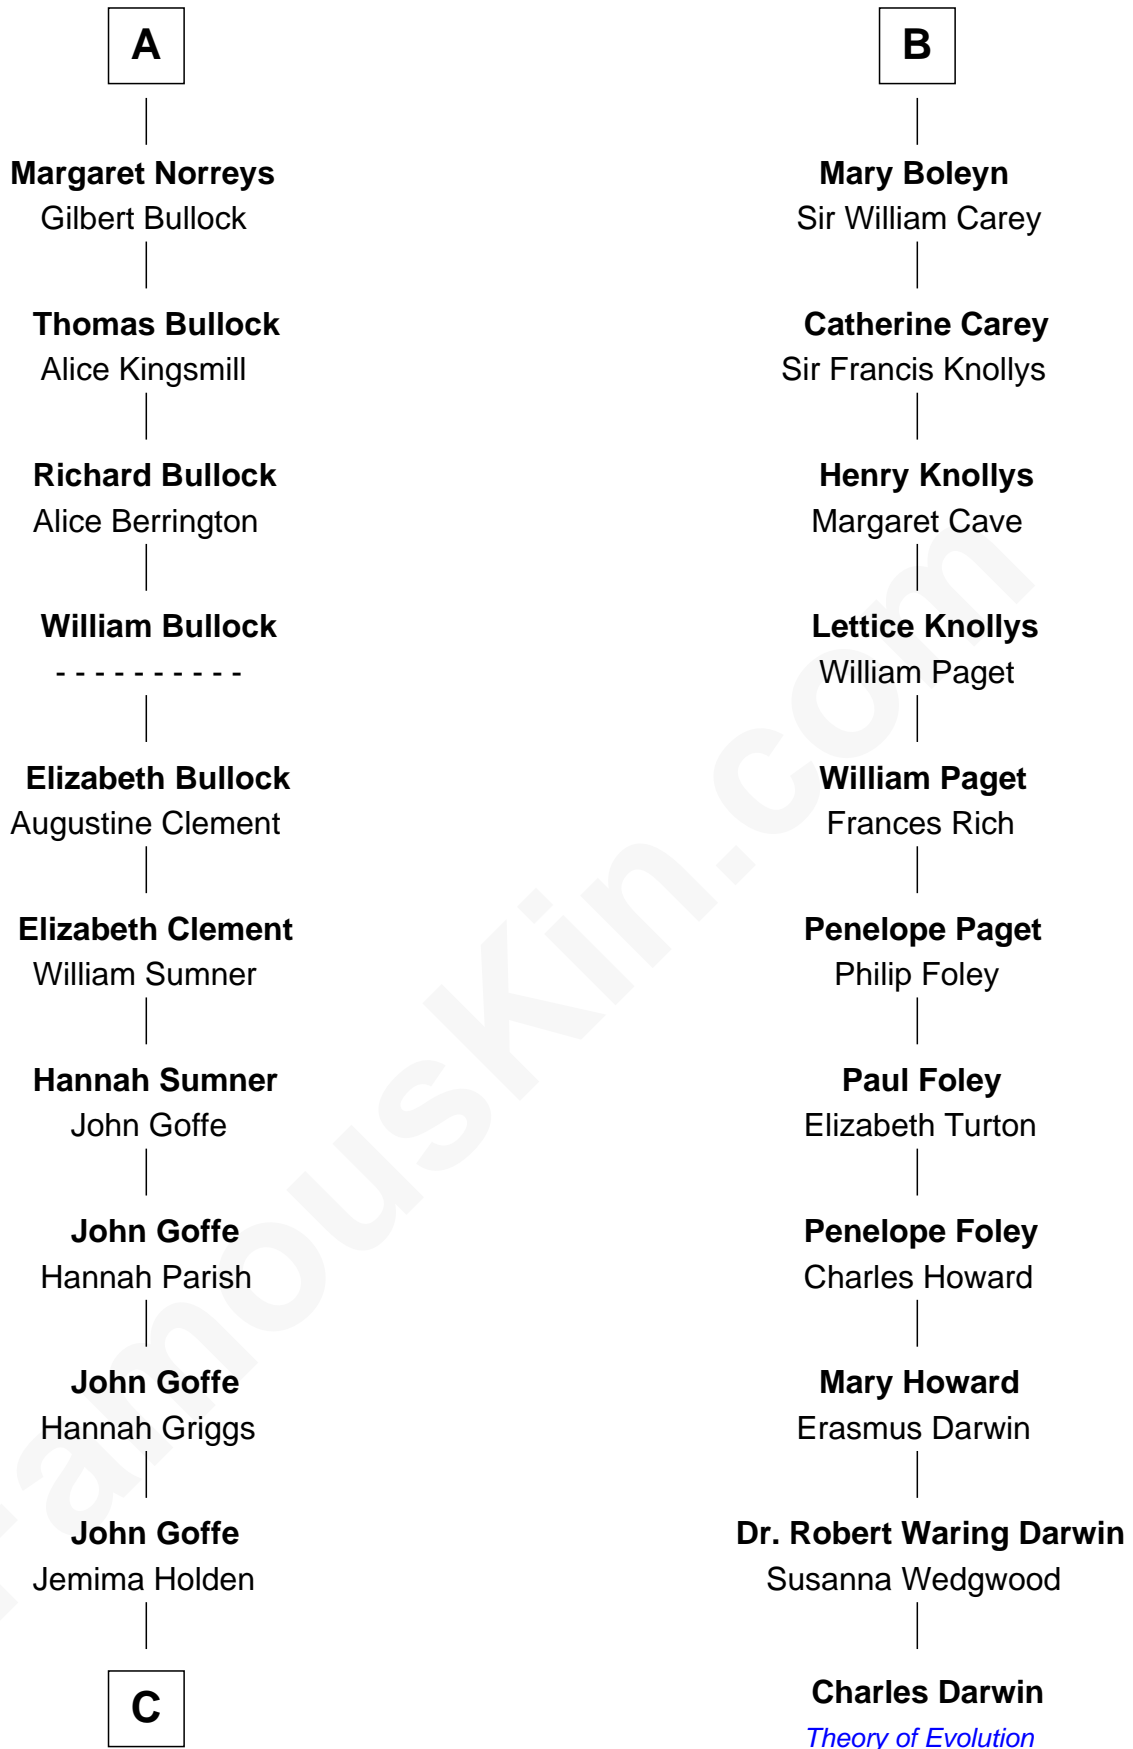

FamousKin.com

Relationship Chart of

Lou (Henry) Hoover

First Lady of President Herbert Hoover

17th cousin 4 times removed of

Charles Darwin
Theory of Evolution

Sir Richard de Burgh

Margaret - - - - -

Eleanor de Burgh
Sir Thomas de Multon

Joan de Multon
Sir Robert FitzWalter

Sir John FitzWalter
Eleanor de Percy

Alice FitzWalter
Aubrey de Vere

Sir Richard de Vere
Alice Sergeaux

Sir John de Vere
Elizabeth Howard

Joan de Vere
Sir William Norreys

A

Joan de Burgh
Sir John Darcy

Elizabeth Darcy
James le Boteler

James Butler
Anne de Welles

James Butler
Joan Beauchamp

Sir Thomas Butler
Anne Hankeford

Margaret Butler
Sir William Boleyn

Thomas Boleyn
Elizabeth Howard

B

C

Polly Goffe
Josiah Wallace

Nancy M. Wallace
John Scobey

Philomelia Sophia Scobey
Phineas Weed

Florence Ida Weed
Charles Delano Henry

Lou (Henry) Hoover
First Lady of Herbert Hoover