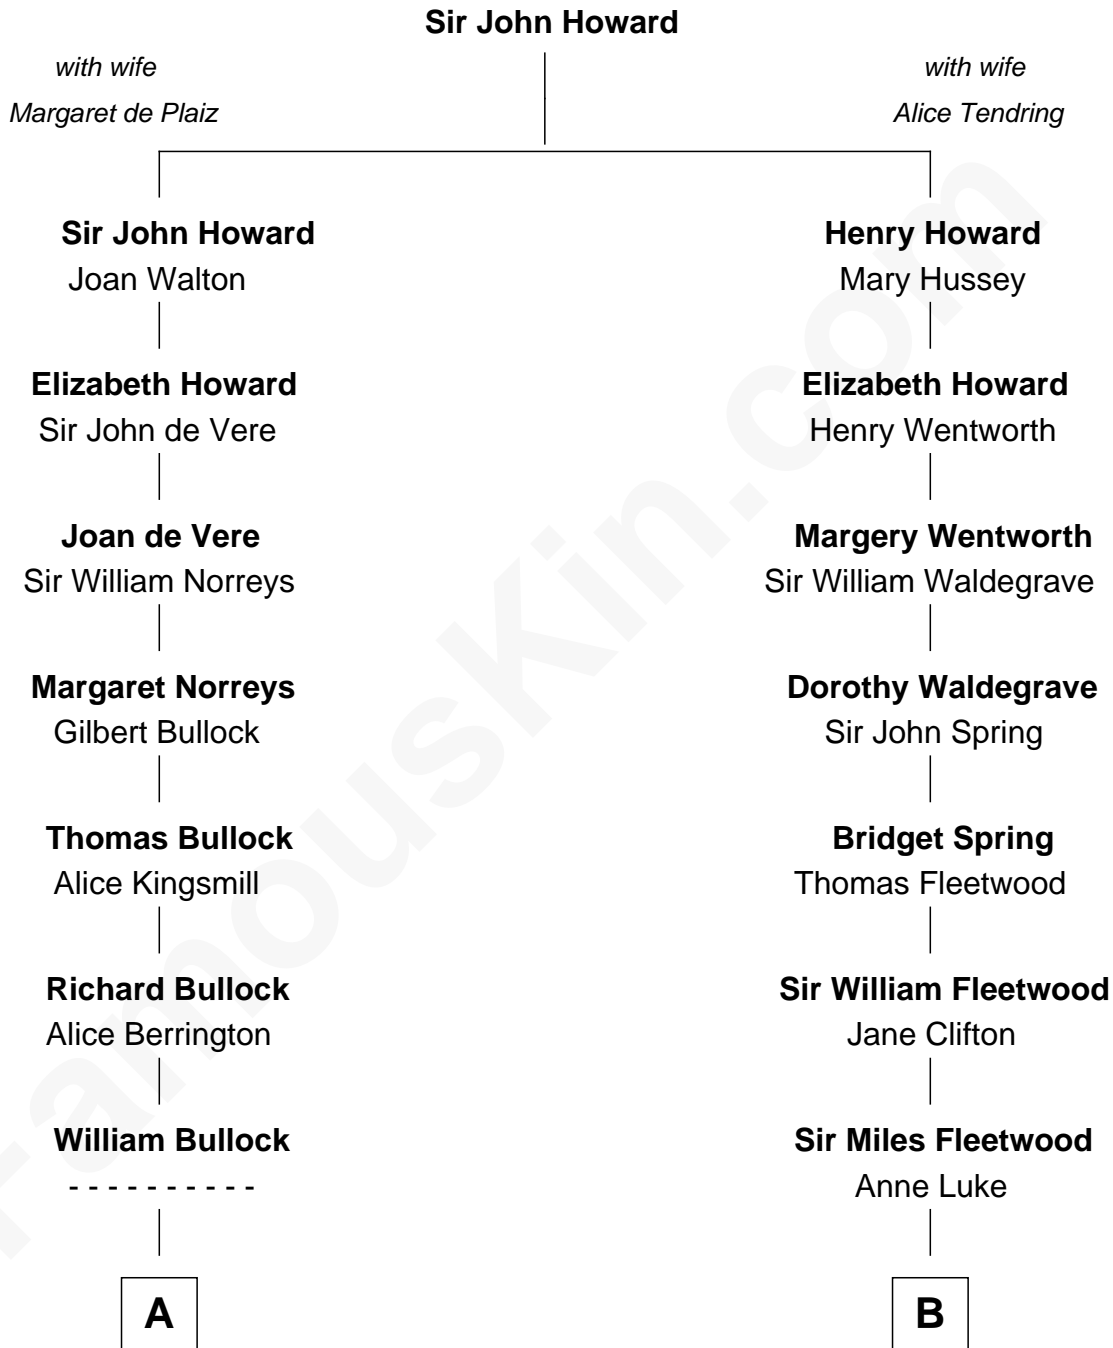

FamousKin.com

Relationship Chart of

Lou (Henry) Hoover

First Lady of President Herbert Hoover

17th cousin of

Jake Gyllenhaal
Movie Actor

Jake Gyllenhaal photo by [Siebbi](#) ([CC BY 3.0](#))