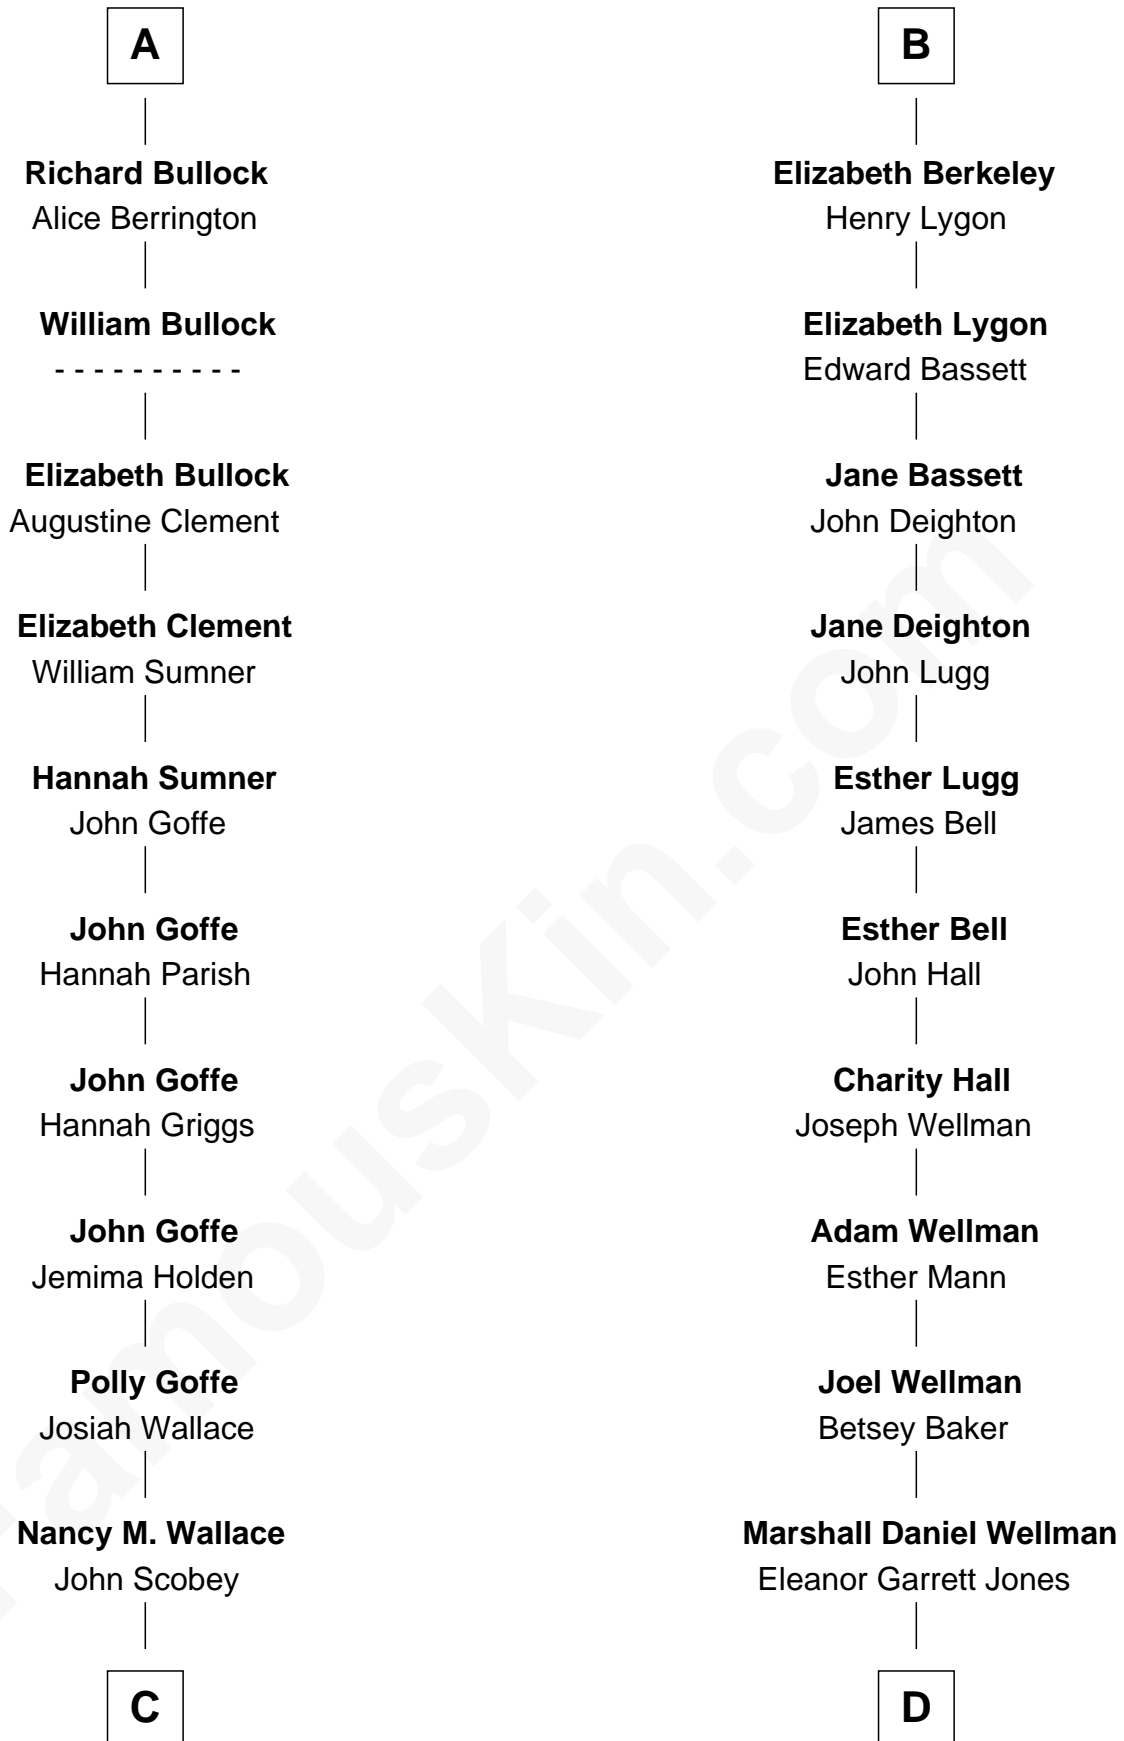

FamousKin.com

Relationship Chart of

Lou (Henry) Hoover

First Lady of President Herbert Hoover

18th cousin 1 time removed of

Jack London

Author of "The Call of the Wild"

Bartholomew de Badlesmere

Margaret de Clare

C

Philomelia Sophia Scobey

Phineas Weed

Florence Ida Weed

Charles Delano Henry

Lou (Henry) Hoover

First Lady of Herbert Hoover