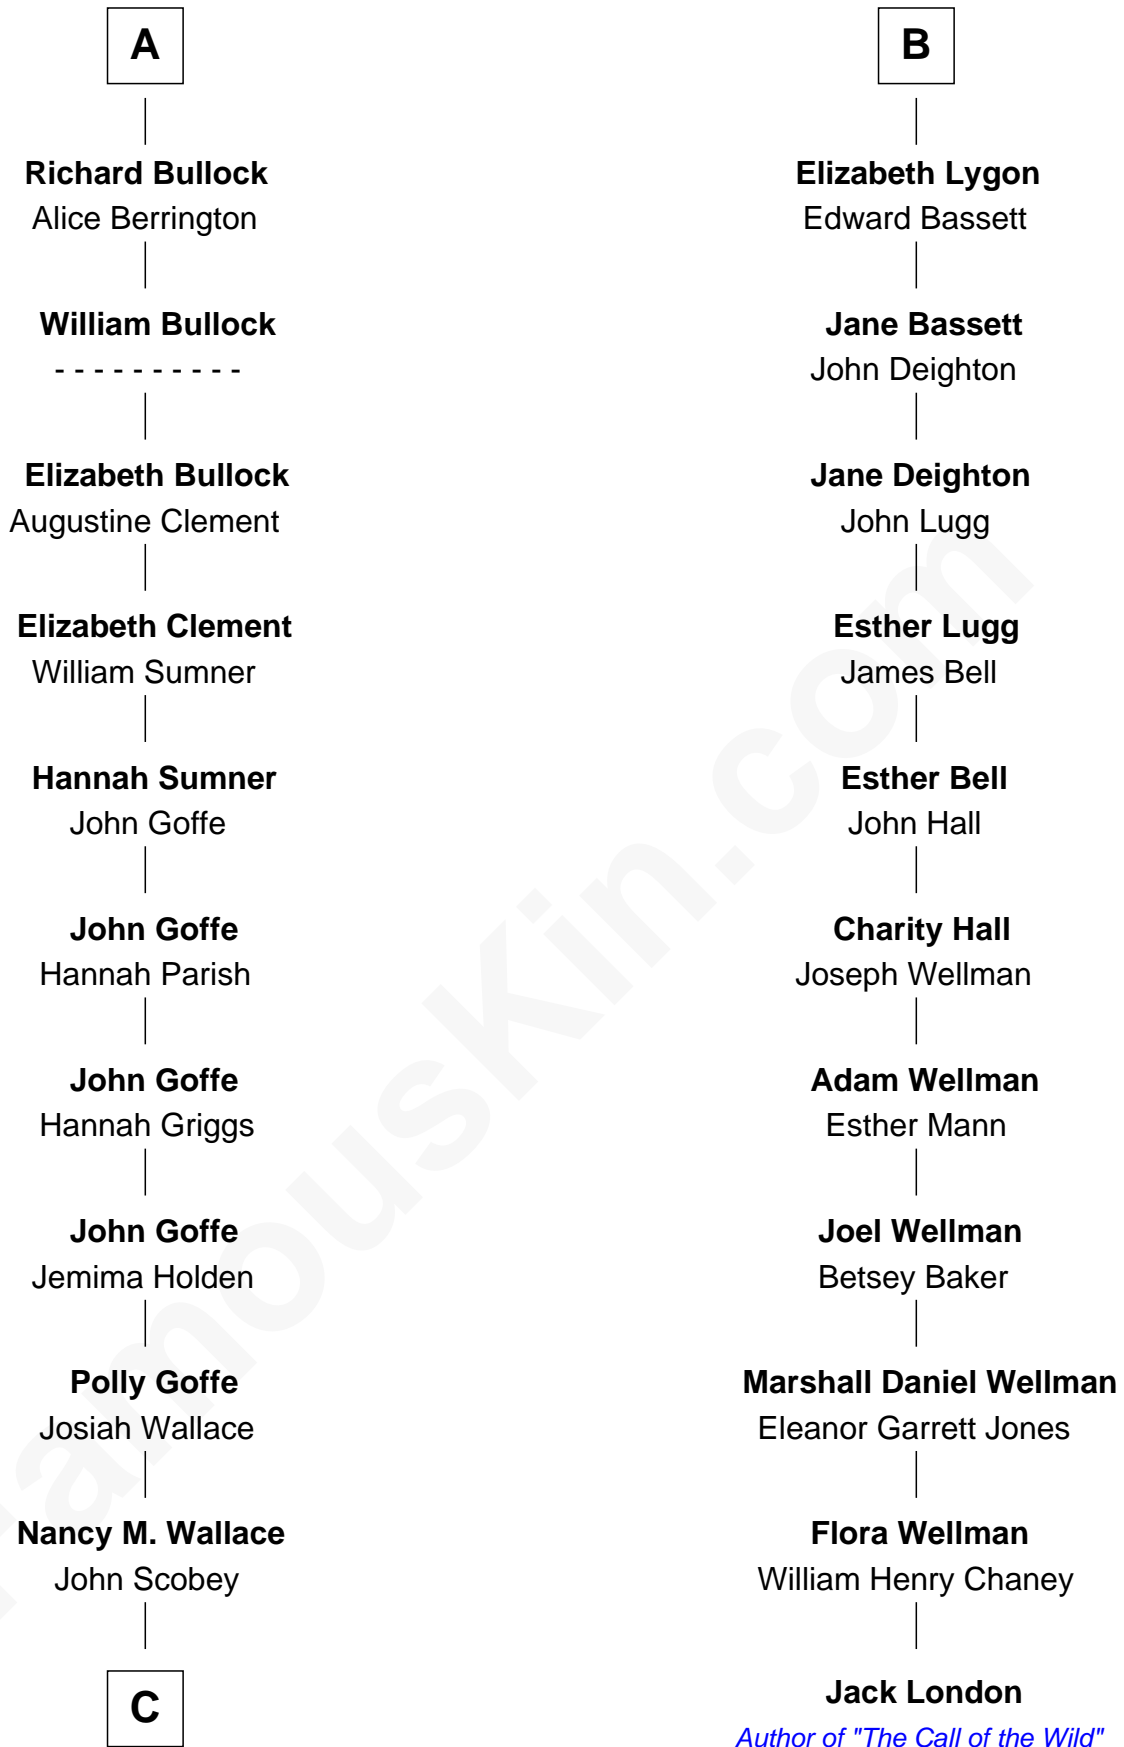

FamousKin.com

Relationship Chart of

Lou (Henry) Hoover

First Lady of President Herbert Hoover

17th cousin 2 times removed of

Jack London

Author of "The Call of the Wild"

C

—
Philomelia Sophia Scobey

Phineas Weed

—
Florence Ida Weed

Charles Delano Henry

—
Lou (Henry) Hoover

First Lady of Herbert Hoover

FamousKin.com