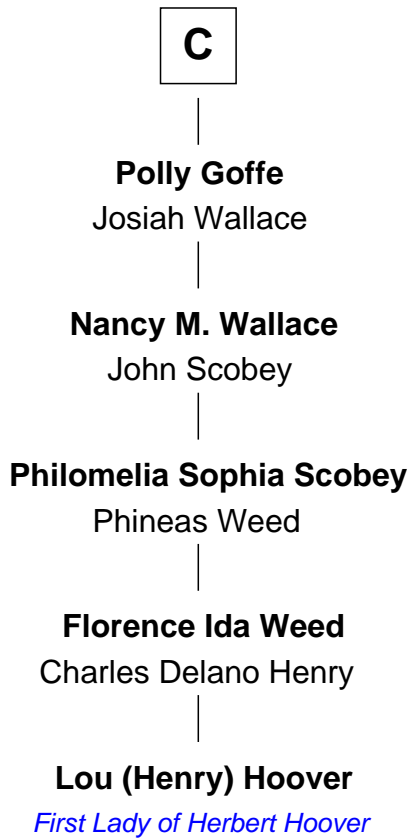

FamousKin.com

Relationship Chart of

Lou (Henry) Hoover

First Lady of President Herbert Hoover

16th cousin 5 times removed of

James Bowdoin

2nd Governor of Massachusetts

Sir Walter FitzRobert

Ida Longespee

Sir Robert FitzWalter

Eleanor de Ferrers

Sir Robert FitzWalter

Joan de Multon

Sir John FitzWalter

Eleanor de Percy

Alice FitzWalter

Aubrey de Vere

Sir Richard de Vere

Alice Sergeaux

Sir John de Vere

Elizabeth Howard

Joan de Vere

Sir William Norreys

A

Eleanor le Strange

Sir Reynold de Grey

Sir Reynold Grey

Joan Astley

John Grey

Elizabeth - - - - -

B

FamousKin.com