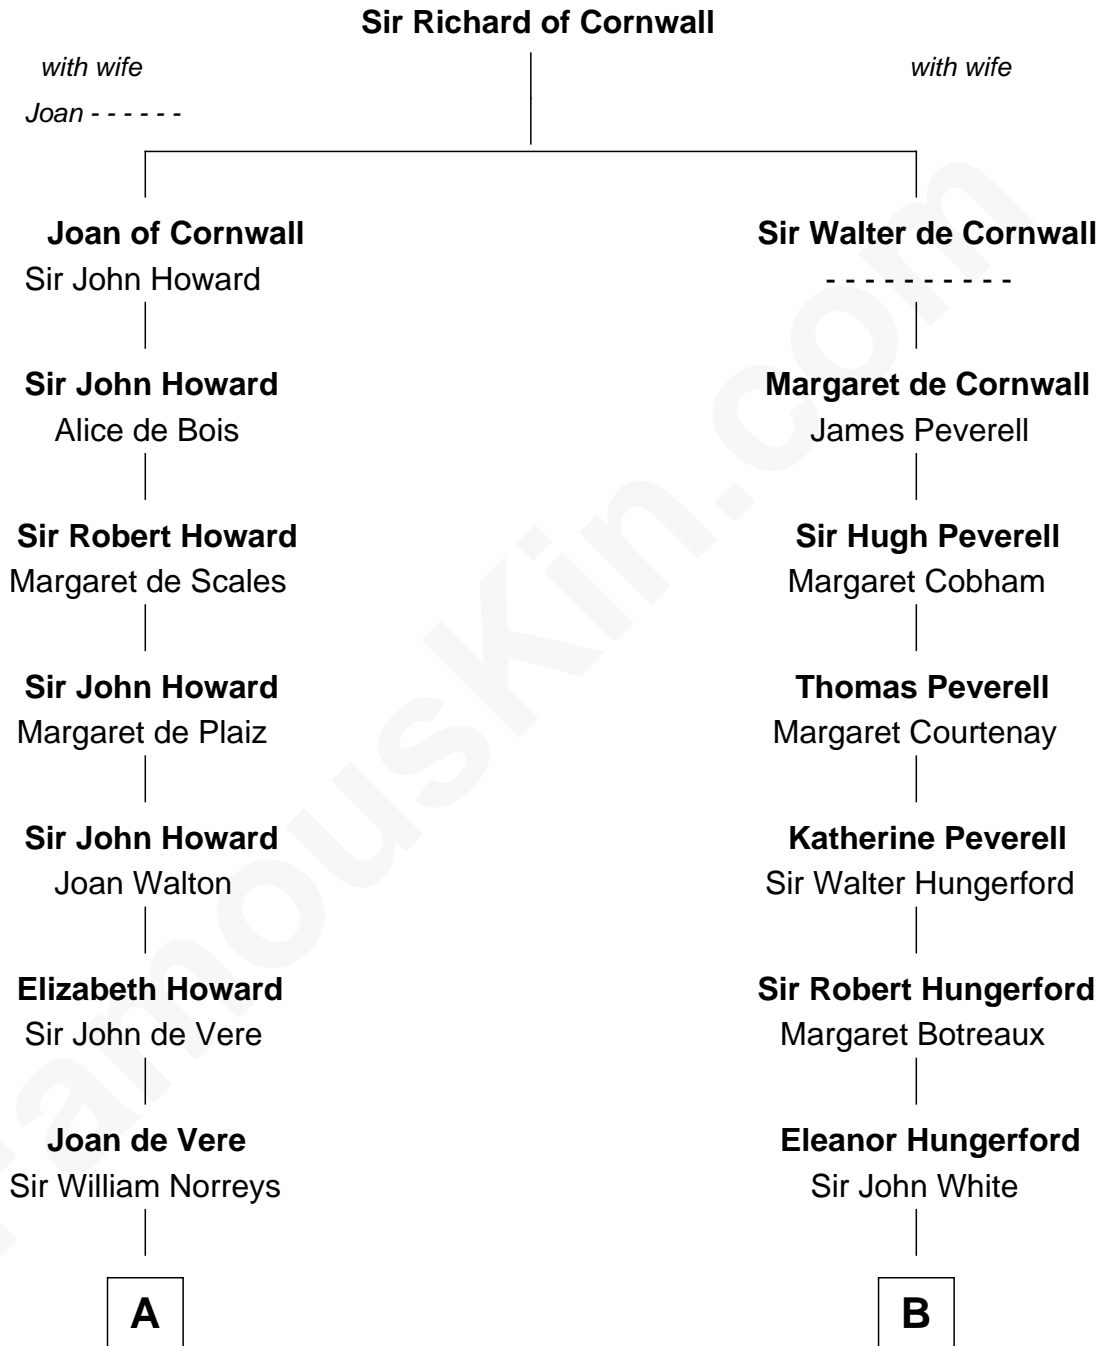

FamousKin.com

Relationship Chart of

Lou (Henry) Hoover

First Lady of President Herbert Hoover

21st cousin of

Grace Slick

Singer, Songwriter - Jefferson Airplane

C

Polly Goffe
Josiah Wallace

Nancy M. Wallace
John Scobey

Philomelia Sophia Scobey
Phineas Weed

Florence Ida Weed
Charles Delano Henry

Lou (Henry) Hoover
First Lady of Herbert Hoover

D

Abraham Dow
Jane Adeline Steele

James Osgood Dow
Mary Charlotte Hawkins

Grace Josephine Dow
Arthur Wilford Wing

Ivan Wilford Wing
Virginia Barnett

Grace Slick
Singer, Songwriter - Jefferson Airplane