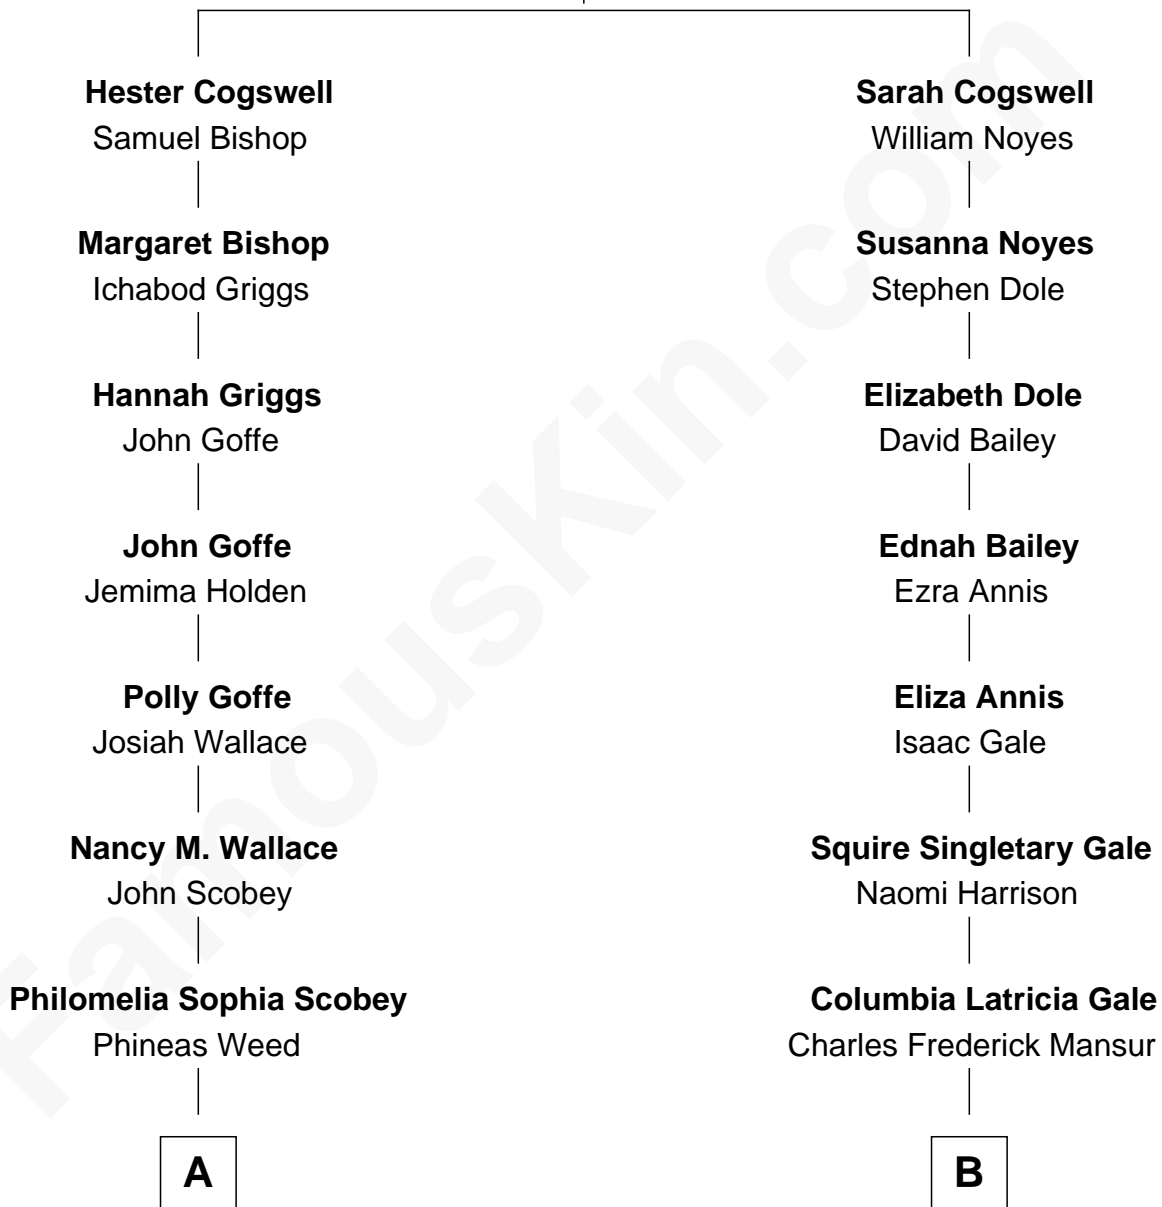

FamousKin.com

Relationship Chart of

Lou (Henry) Hoover

First Lady of President Herbert Hoover

8th cousin 2 times removed of

James Brolin

TV and Movie Actor

William Cogswell
Susanna Hawkes

A

Florence Ida Weed
Charles Delano Henry

Lou (Henry) Hoover
First Lady of Herbert Hoover

B

Ozro Edward Mansur
Helen Aline Brownell

Alan J. Mansur
Gertrude K. Stone

Helen Sue Mansur
Henry Hurst Bruderlin

James Brolin
TV and Movie Actor