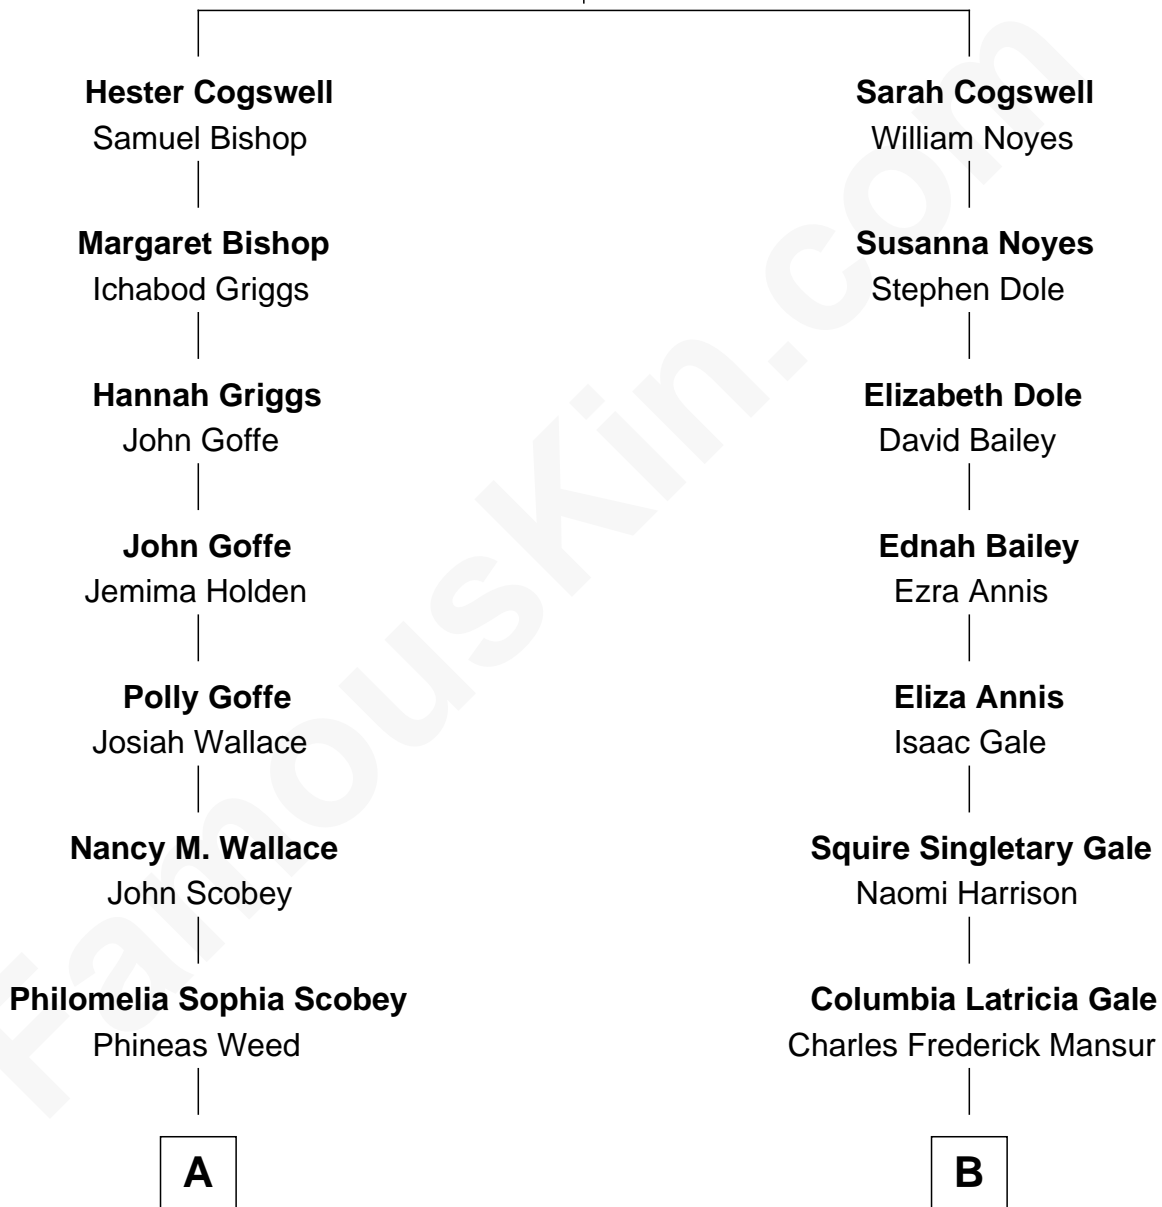

## Relationship Chart of

### Lou (Henry) Hoover

*First Lady of President Herbert Hoover*

8th cousin 3 times removed of

**Josh Brolin**

*TV and Movie Actor*

**William Cogswell**  
Susanna Hawkes

**A**

**Florence Ida Weed**  
Charles Delano Henry

**Lou (Henry) Hoover**  
*First Lady of Herbert Hoover*

**B**

**Ozro Edward Mansur**  
Helen Aline Brownell

**Alan J. Mansur**  
Gertrude K. Stone

**Helen Sue Mansur**  
Henry Hurst Bruderlin

**Craig Kenneth Bruderlin**  
Jane Cameron Agee