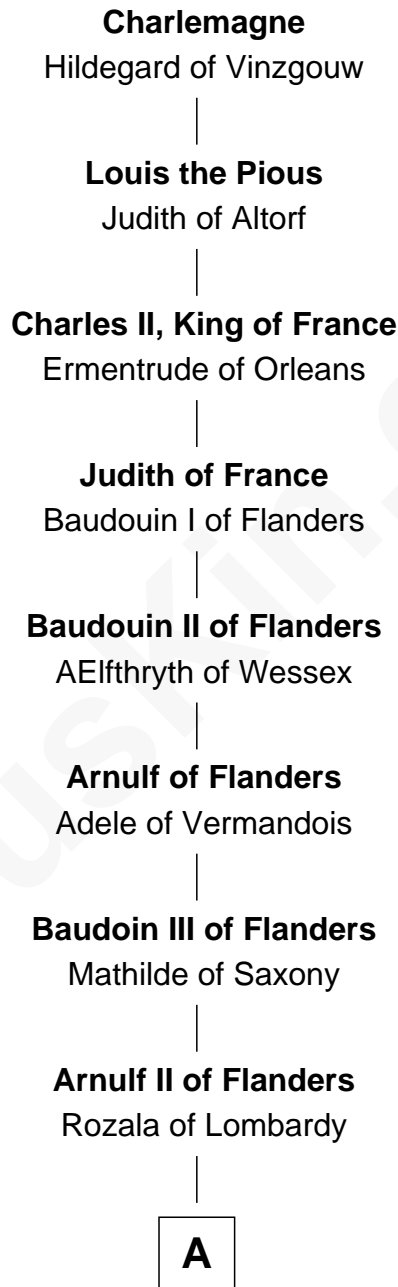

FamousKin.com

Relationship Chart of

Lou (Henry) Hoover

First Lady of President Herbert Hoover

35th Great-granddaughter of

Charlemagne

King of the Franks

A

Baudoin IV of Flanders

Ogive of Luxembourg

Baudoin V of Flanders

Adela of France

Matilda of Flanders

William I, King of England

Henry I, King of England

Maud of Scotland

Maud of England

Geoffrey Plantagenet

Henry II, King of England

Ida de Tony

Sir William Longespee

Ela of Salisbury

Ida Longespee

Sir Walter FitzRobert