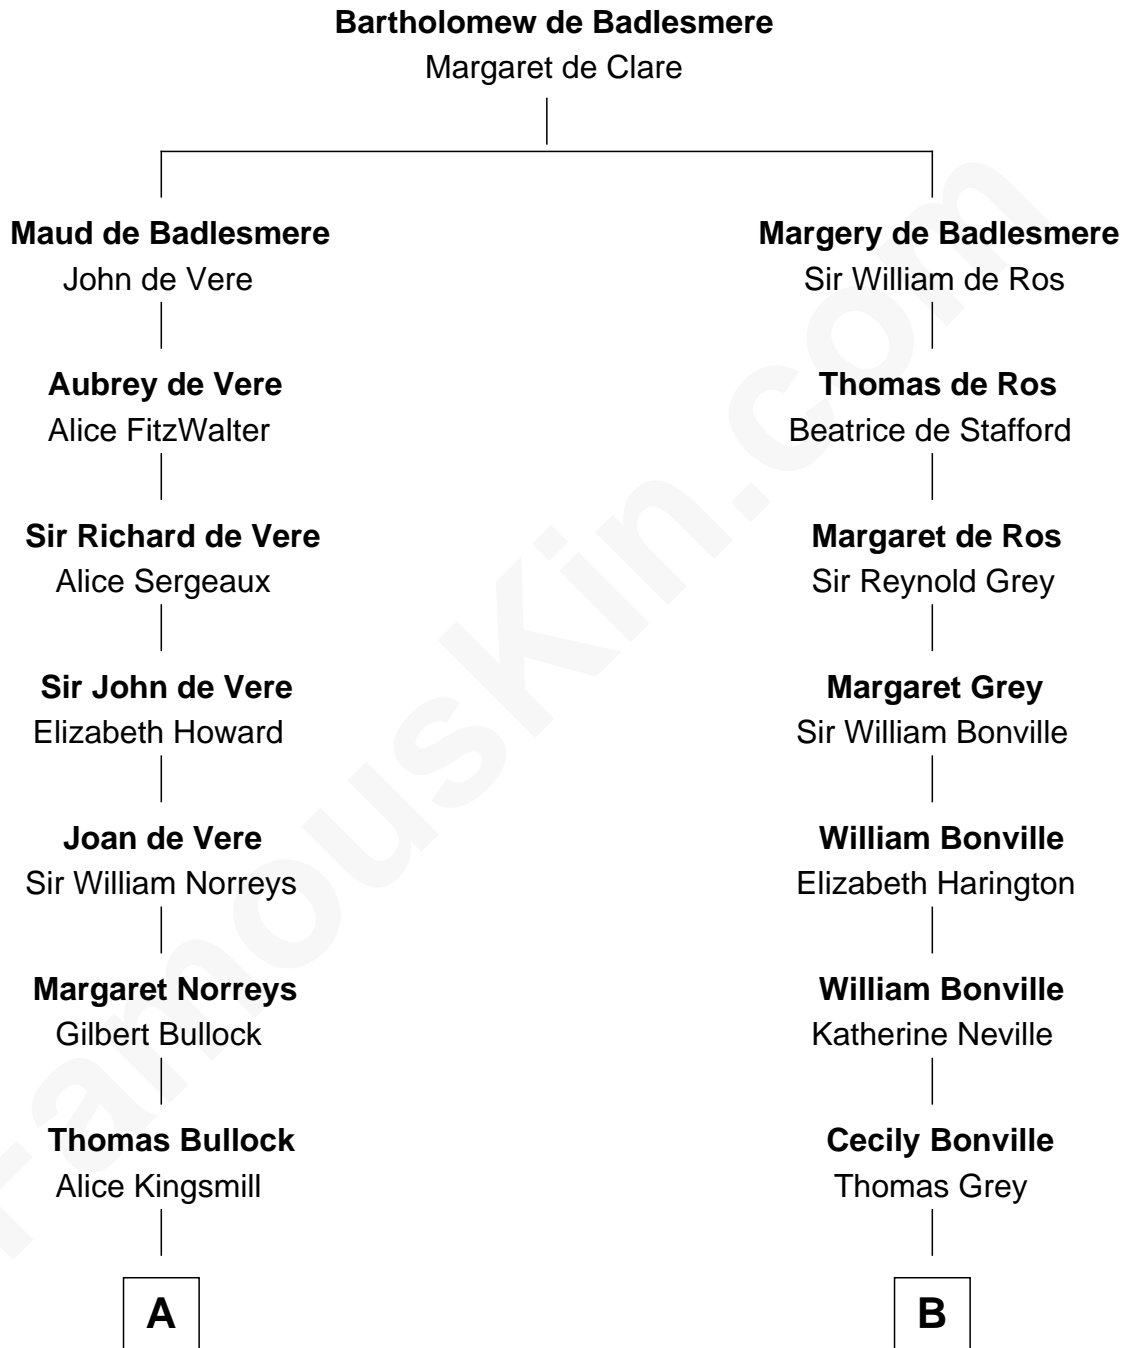

FamousKin.com

Relationship Chart of

Lou (Henry) Hoover

First Lady of President Herbert Hoover

18th cousin 1 time removed of

John Brown

American Abolitionist

C

Philomelia Sophia Scobey

Phineas Weed

Florence Ida Weed

Charles Delano Henry

Lou (Henry) Hoover

First Lady of Herbert Hoover

D

Ruth Mills

Owen Brown

John Brown

American Abolitionist

FamousKin.com