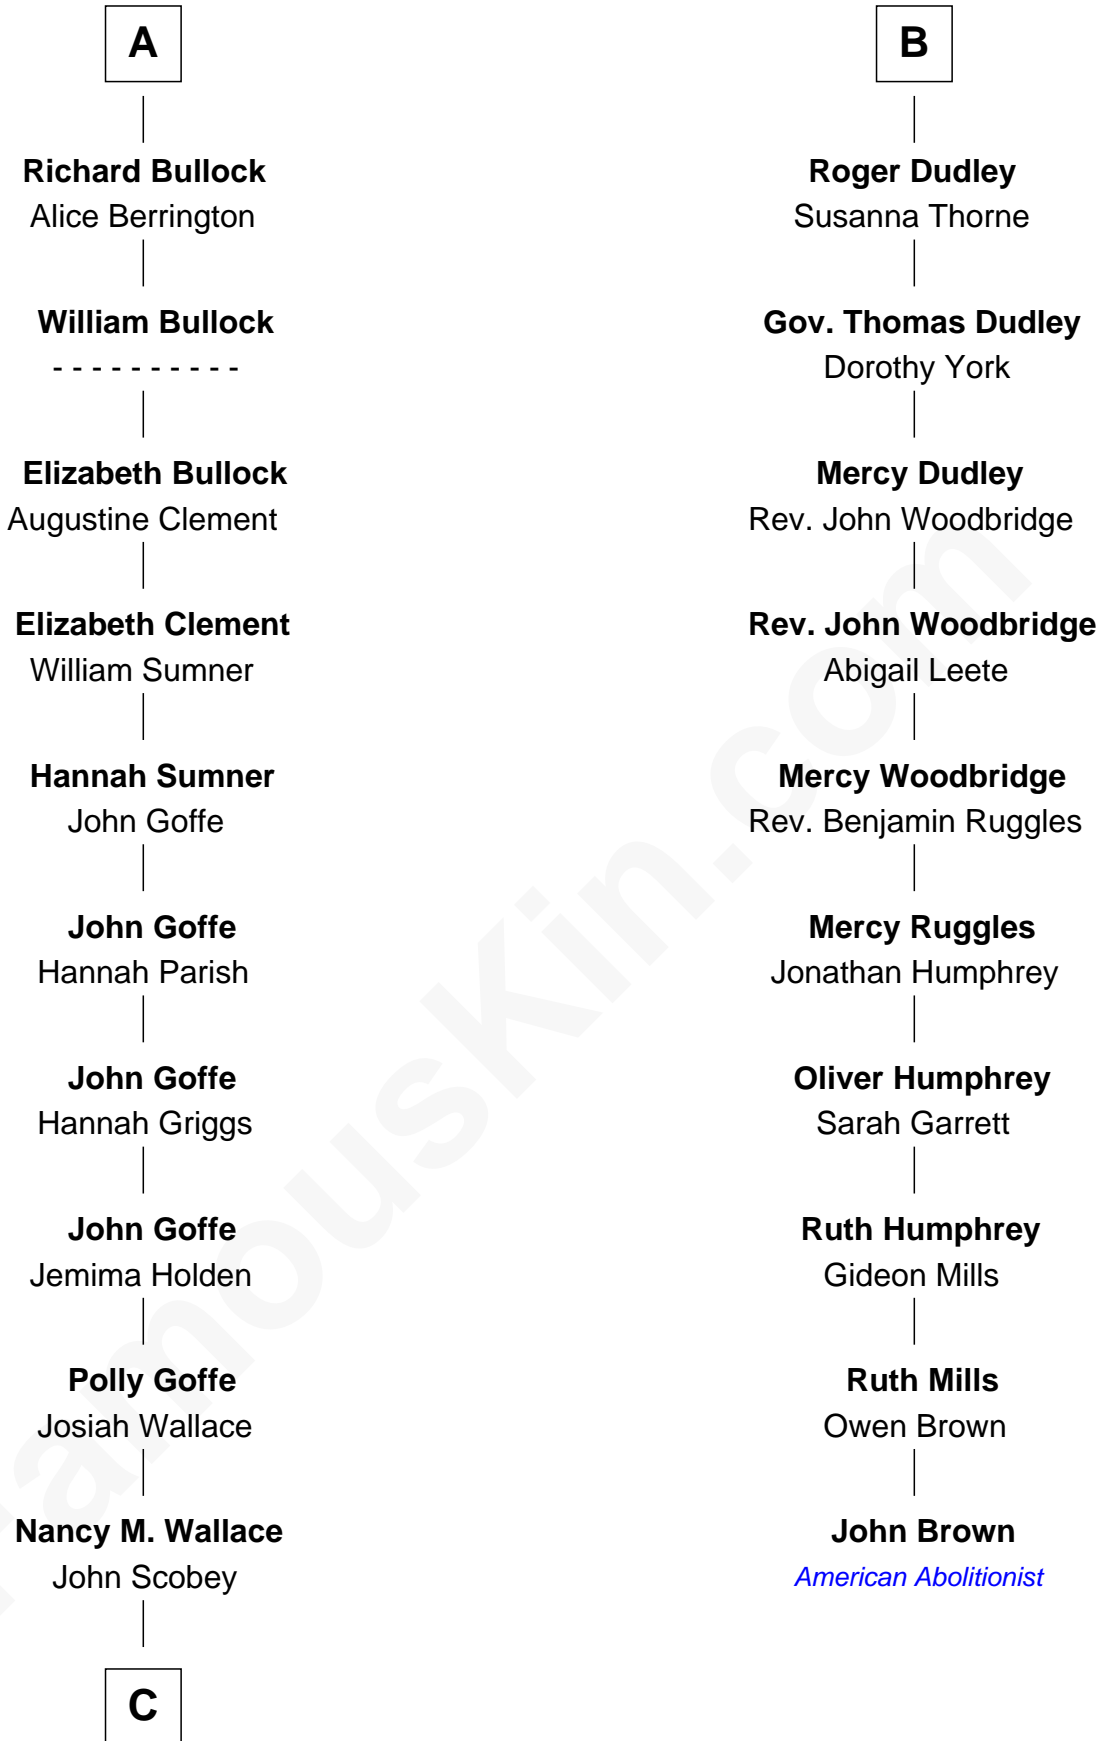

FamousKin.com

Relationship Chart of

Lou (Henry) Hoover

First Lady of President Herbert Hoover

16th cousin 3 times removed of

John Brown

American Abolitionist

C

Philomelia Sophia Scobey

Phineas Weed

Florence Ida Weed

Charles Delano Henry

Lou (Henry) Hoover

First Lady of Herbert Hoover

FamousKin.com