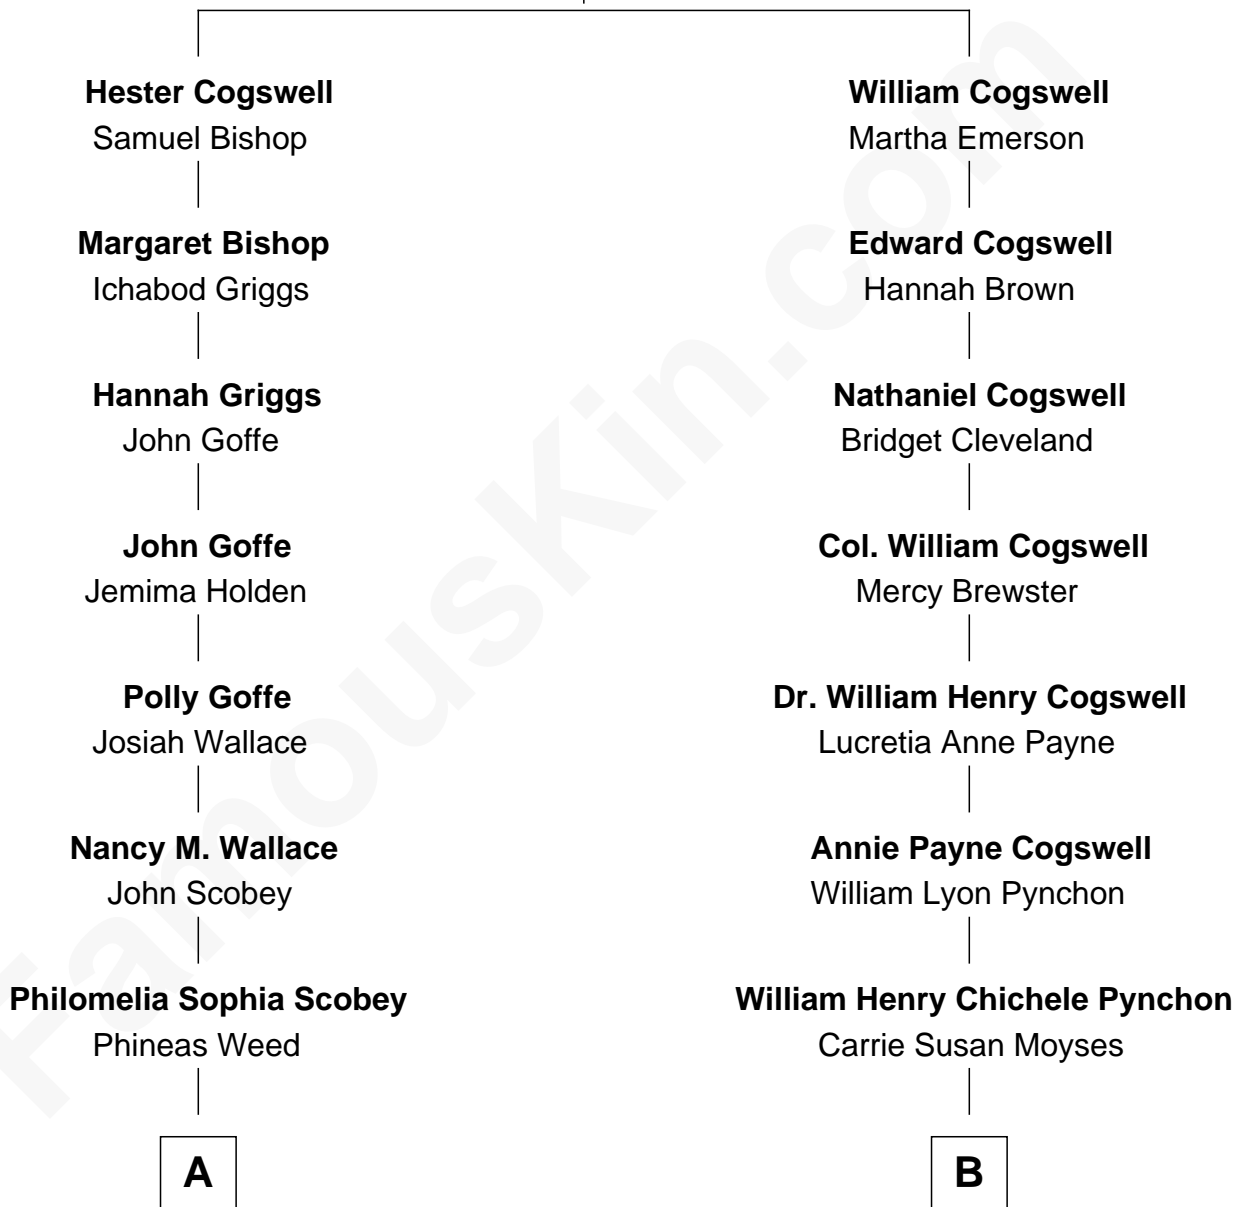

## Relationship Chart of

**Lou (Henry) Hoover**

*First Lady of President Herbert Hoover*

8th cousin of

**Thomas Pynchon**

*American Novelist*

**William Cogswell**  
Susanna Hawkes

**A**

**Florence Ida Weed**  
Charles Delano Henry

**Lou (Henry) Hoover**  
*First Lady of Herbert Hoover*

**B**

**Thomas Ruggles Pynchon**  
Catherine Frances Bennett

**Thomas Pynchon**  
*Novelist*

FamousKin.com