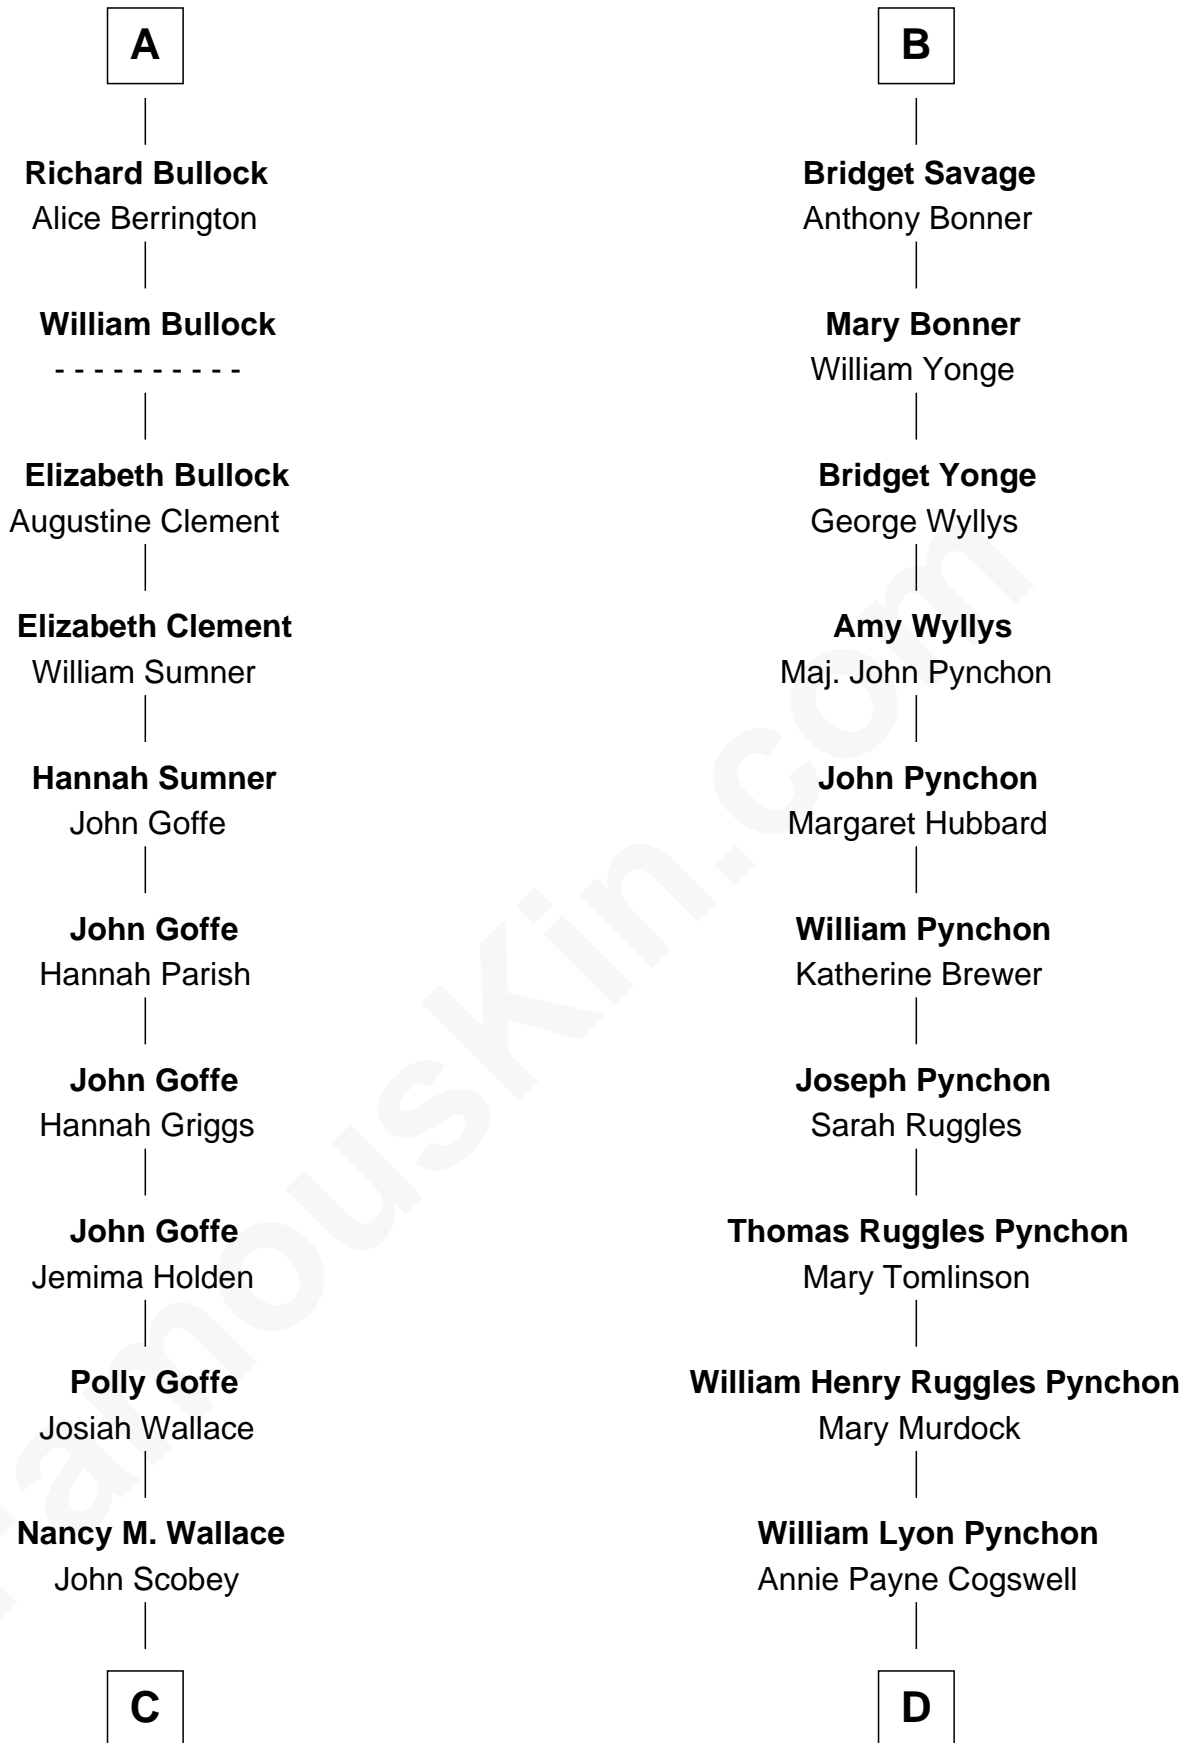

## Relationship Chart of

### Lou (Henry) Hoover

*First Lady of President Herbert Hoover*

19th cousin of

**Thomas Pynchon**  
*American Novelist*

**C**

**Philomelia Sophia Scobey**

Phineas Weed

**Florence Ida Weed**

Charles Delano Henry

**Lou (Henry) Hoover**

*First Lady of Herbert Hoover*

**D**

**William Henry Chichele Pynchon**

Carrie Susan Moyses

**Thomas Ruggles Pynchon**

Catherine Frances Bennett