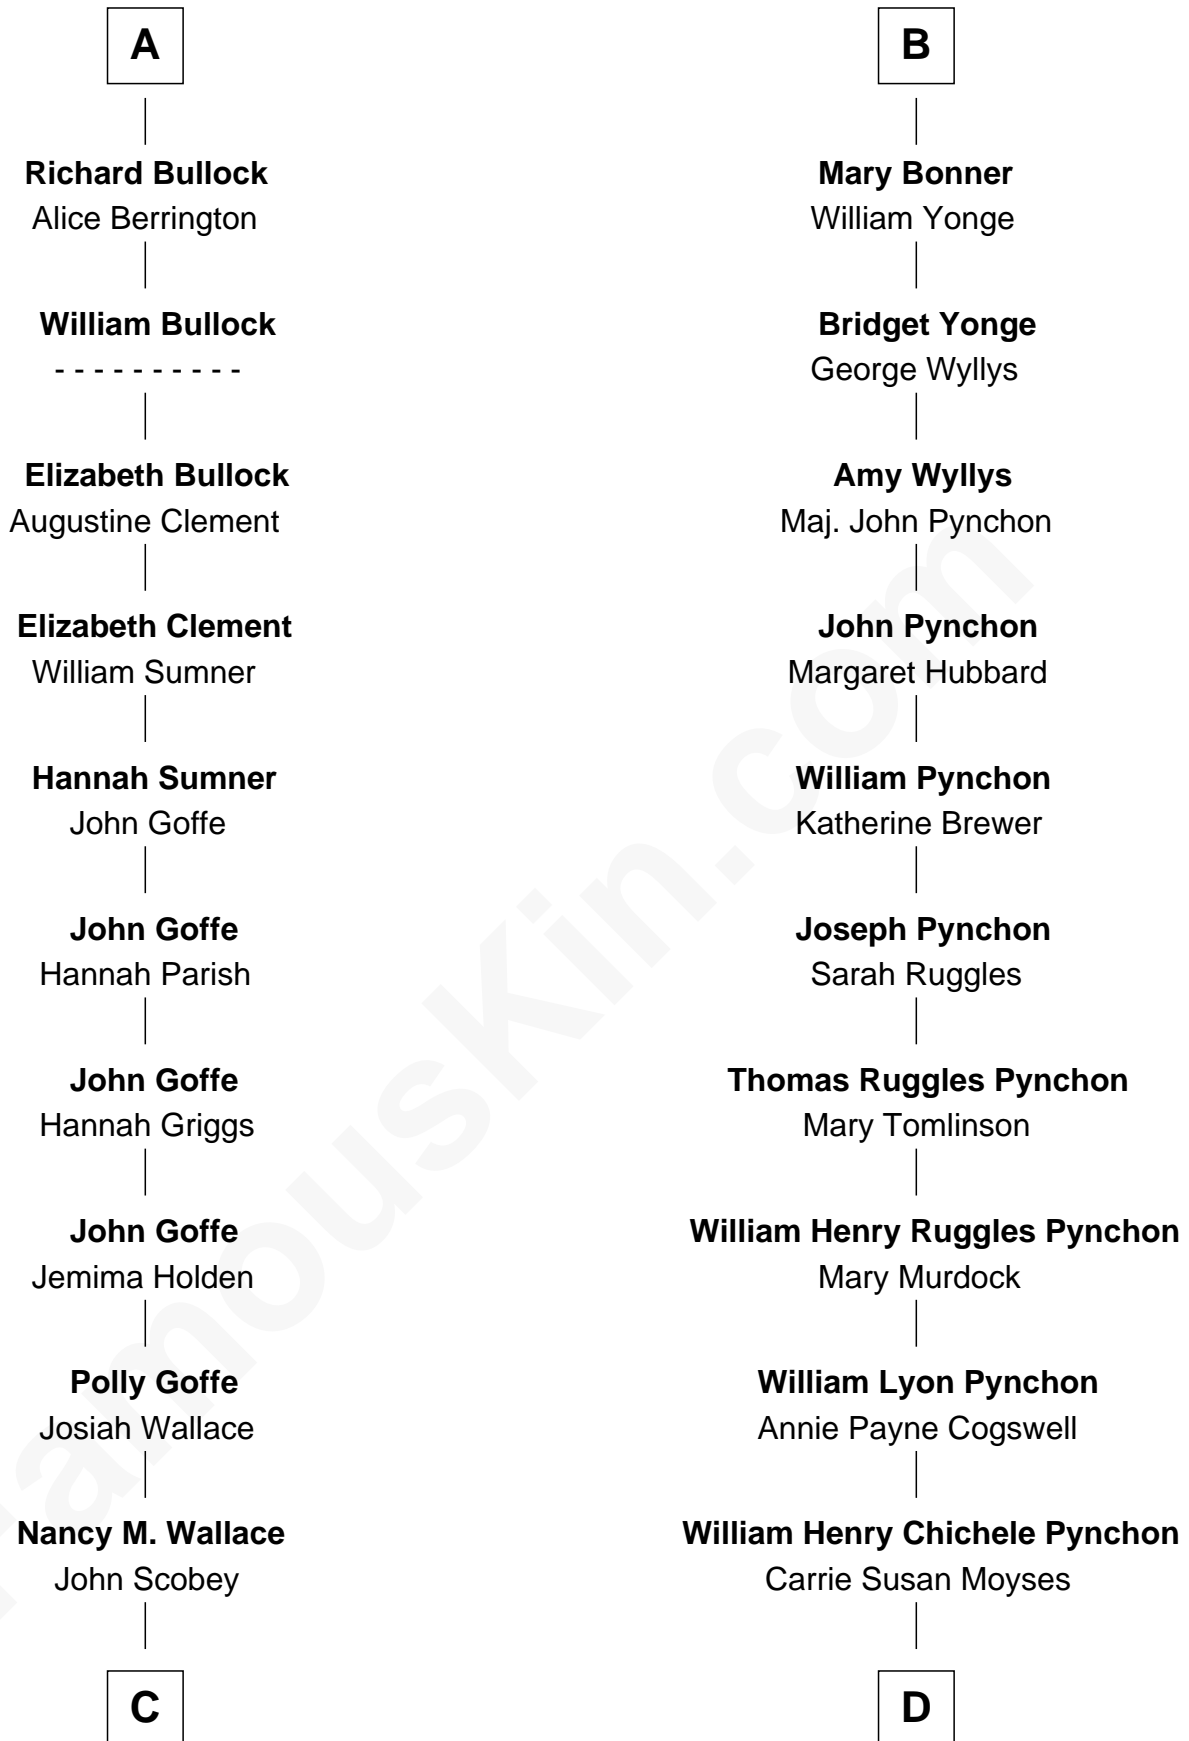

## Relationship Chart of

### Lou (Henry) Hoover

*First Lady of President Herbert Hoover*

18th cousin 1 time removed of

**Thomas Pynchon**  
*American Novelist*

**C**

**Philomelia Sophia Scobey**

Phineas Weed

**Florence Ida Weed**

Charles Delano Henry

**Lou (Henry) Hoover**

*First Lady of Herbert Hoover*

**D**

**Thomas Ruggles Pynchon**

Catherine Frances Bennett

**Thomas Pynchon**

*Novelist*