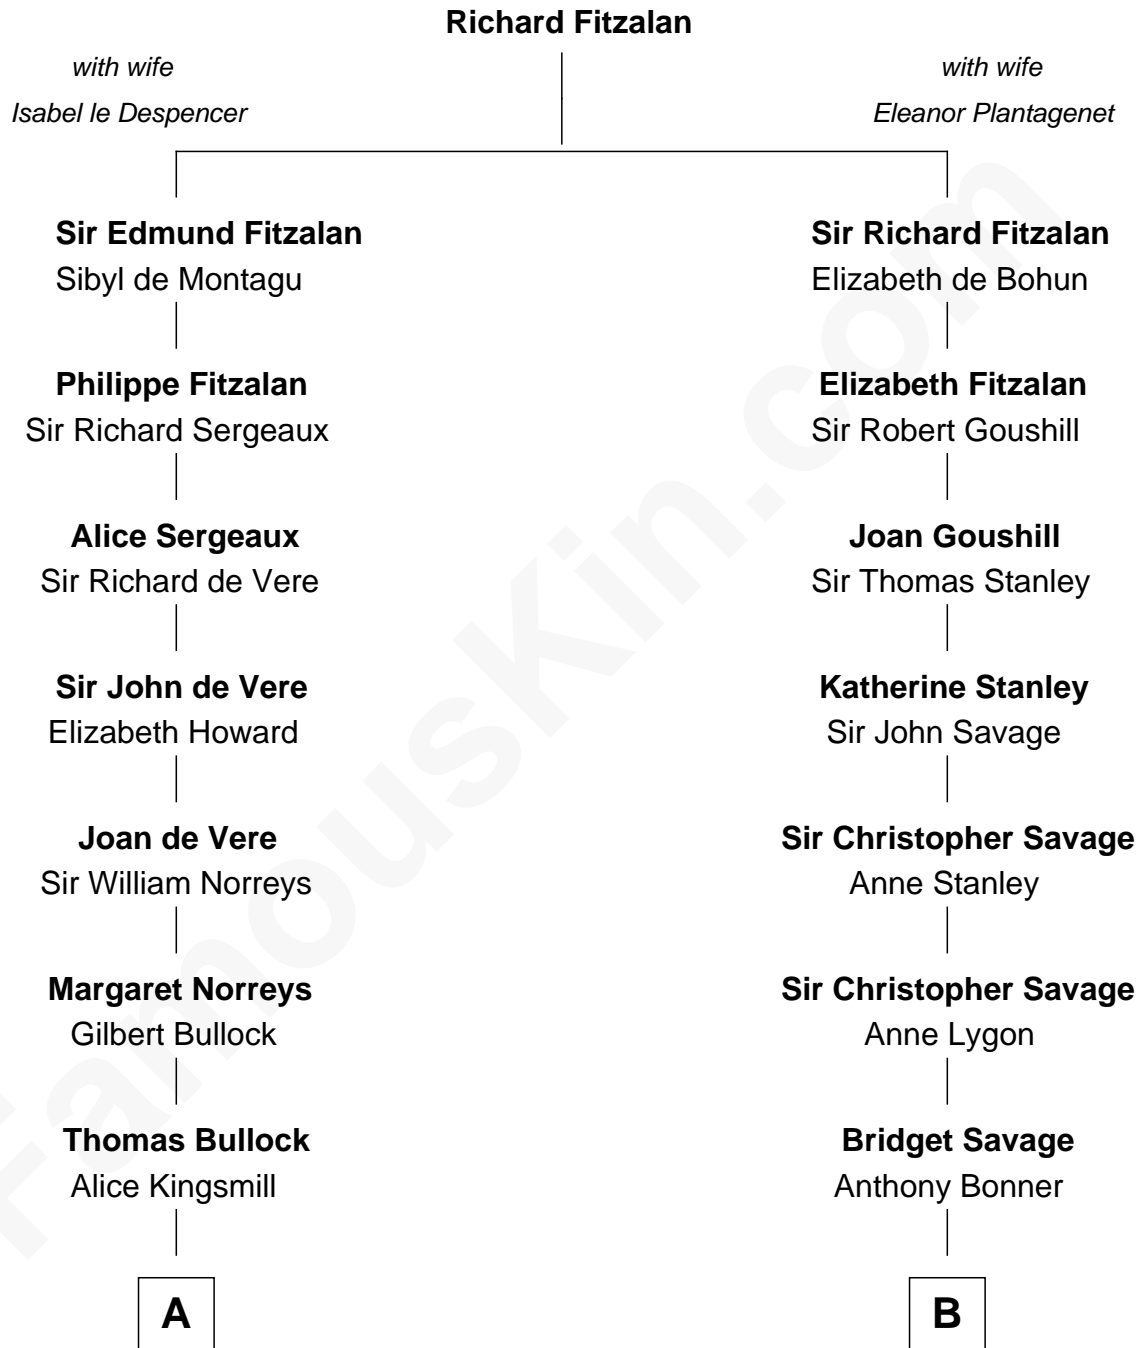

# FamousKin.com

## Relationship Chart of

### Lou (Henry) Hoover

*First Lady of President Herbert Hoover*

18th cousin 1 time removed of

**Thomas Pynchon**  
*American Novelist*

**C**

**Philomelia Sophia Scobey**

Phineas Weed

**Florence Ida Weed**