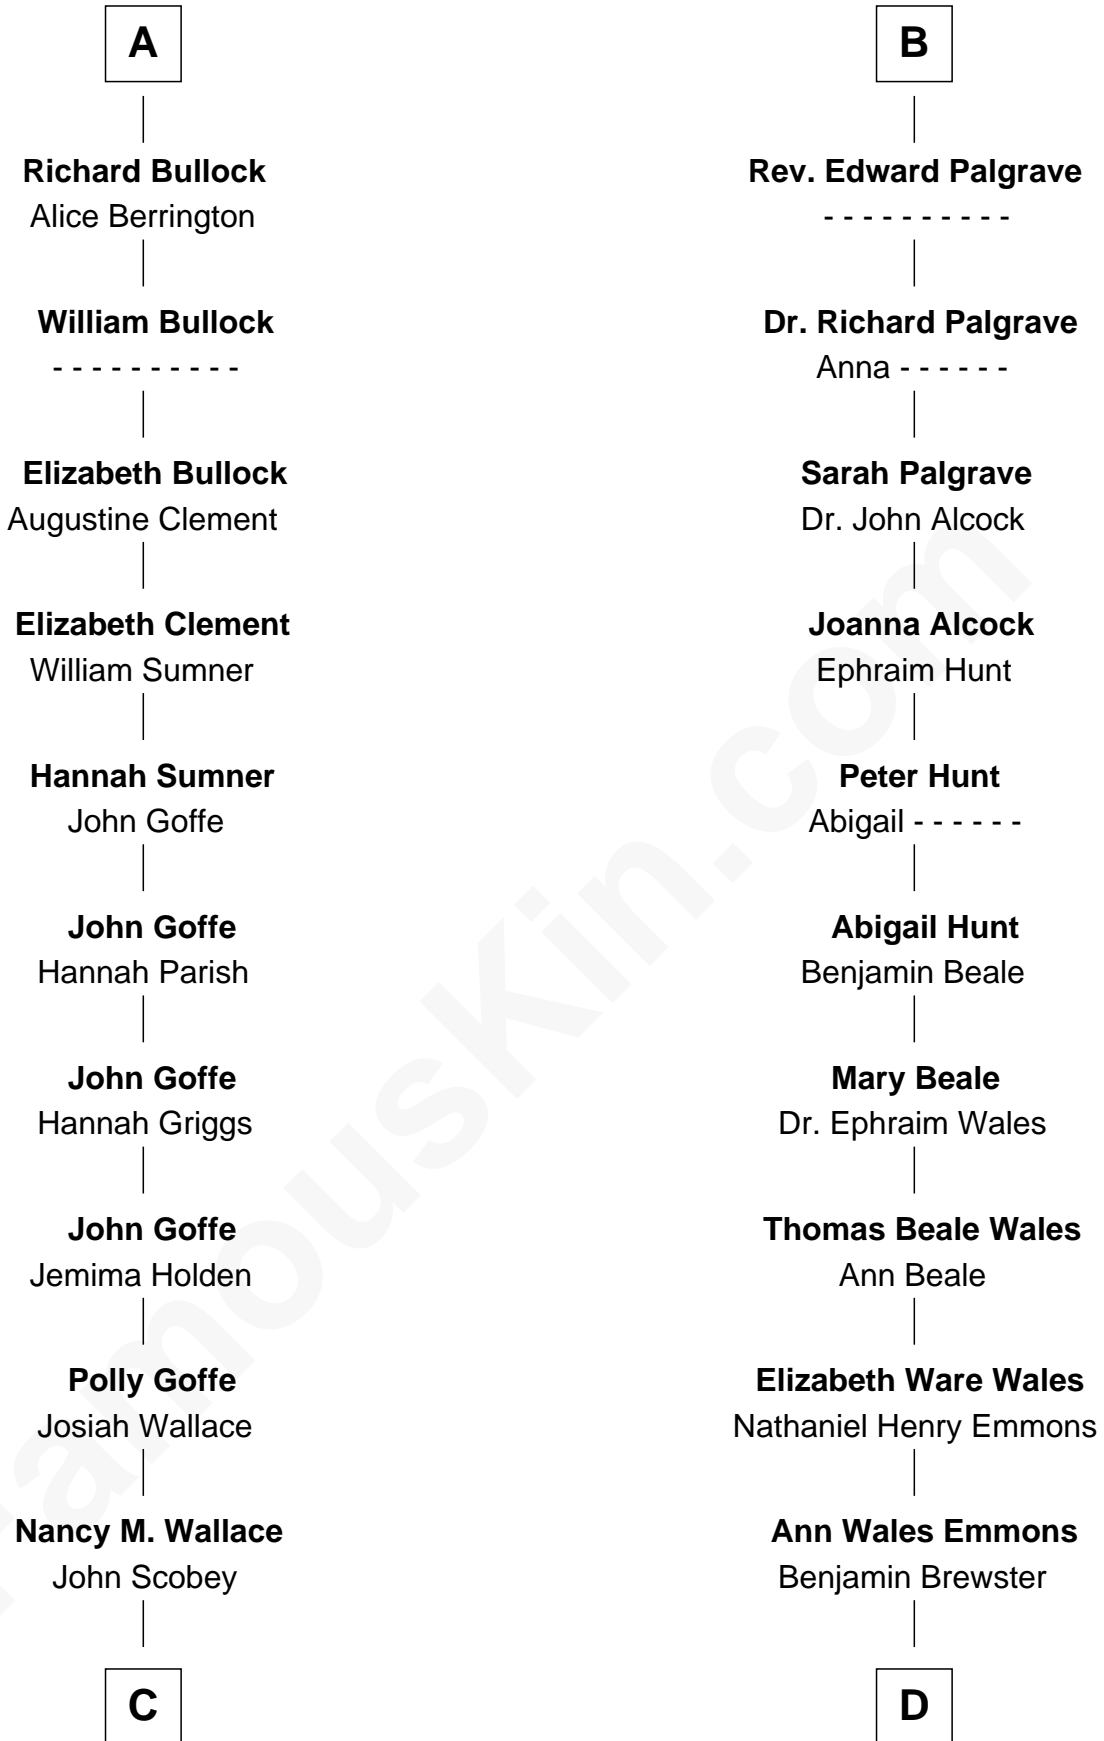

FamousKin.com

Relationship Chart of

Lou (Henry) Hoover

First Lady of President Herbert Hoover

19th cousin 1 time removed of

Paget Brewster
TV Actress

C

Philomelia Sophia Scobey

Phineas Weed

Florence Ida Weed

Charles Delano Henry

Lou (Henry) Hoover

First Lady of Herbert Hoover

D

Dr. George Washington Wales Brewster

Ellen Mackenzie Hodge

George Washington Wales Brewster

Joan Ryerson

Galen Brewster

Hathaway Tew

Paget Brewster

TV Actress