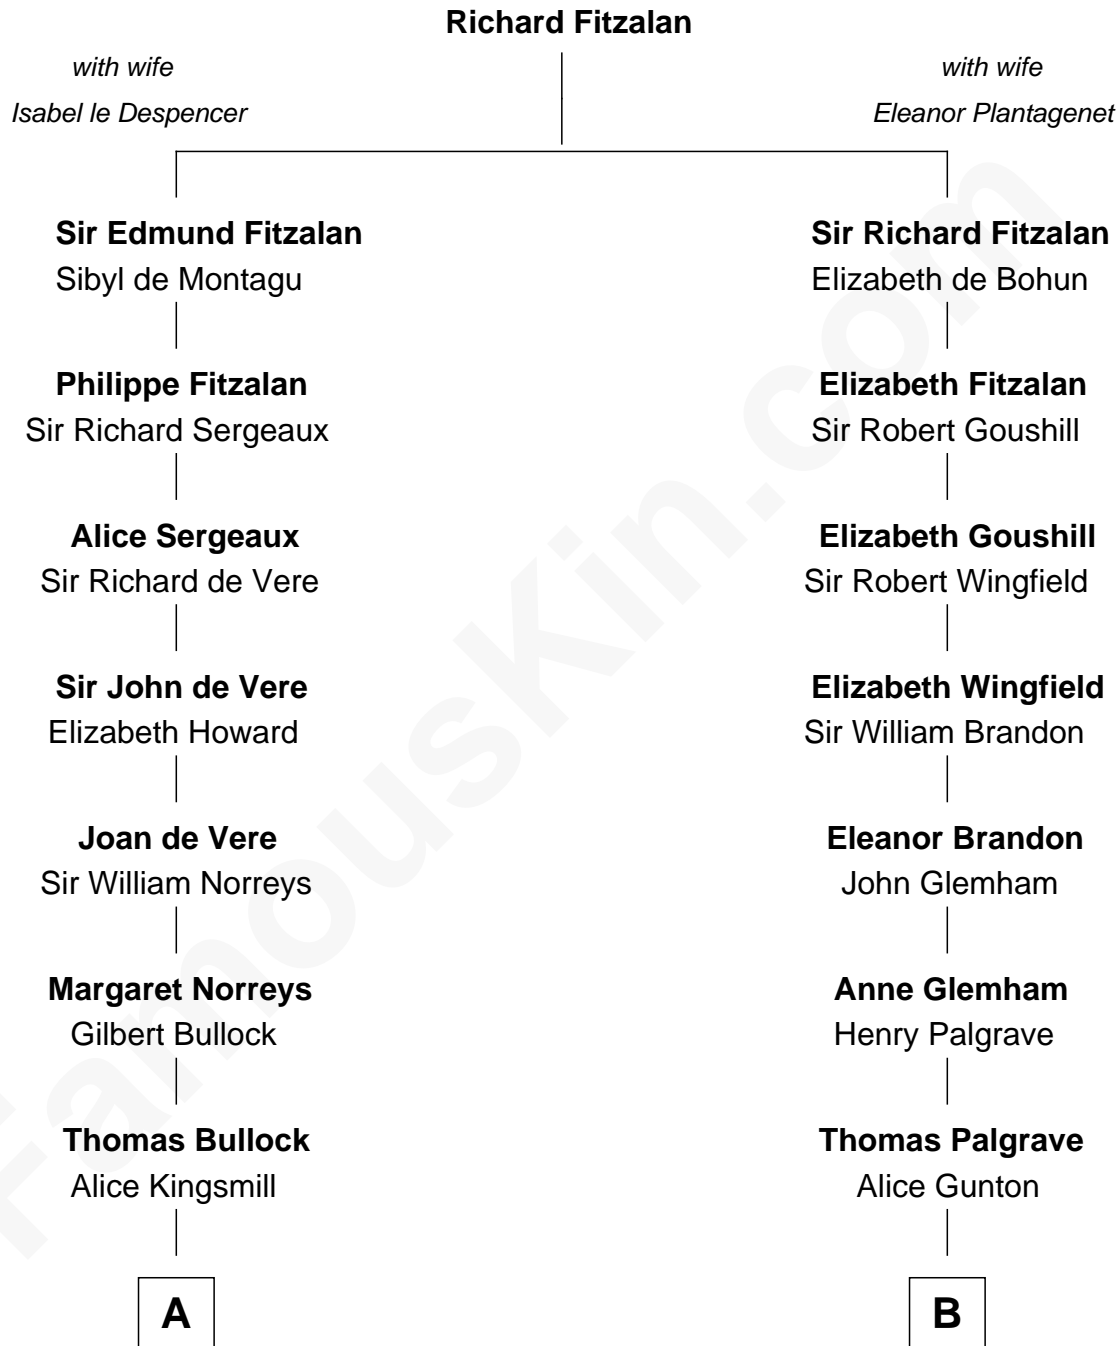

FamousKin.com

Relationship Chart of

Lou (Henry) Hoover

First Lady of President Herbert Hoover

19th cousin 1 time removed of

Paget Brewster
TV Actress

C

Philomelia Sophia Scobey

Phineas Weed

Florence Ida Weed

Charles Delano Henry

Lou (Henry) Hoover

First Lady of Herbert Hoover

D

Dr. George Washington Wales Brewster

Ellen Mackenzie Hodge