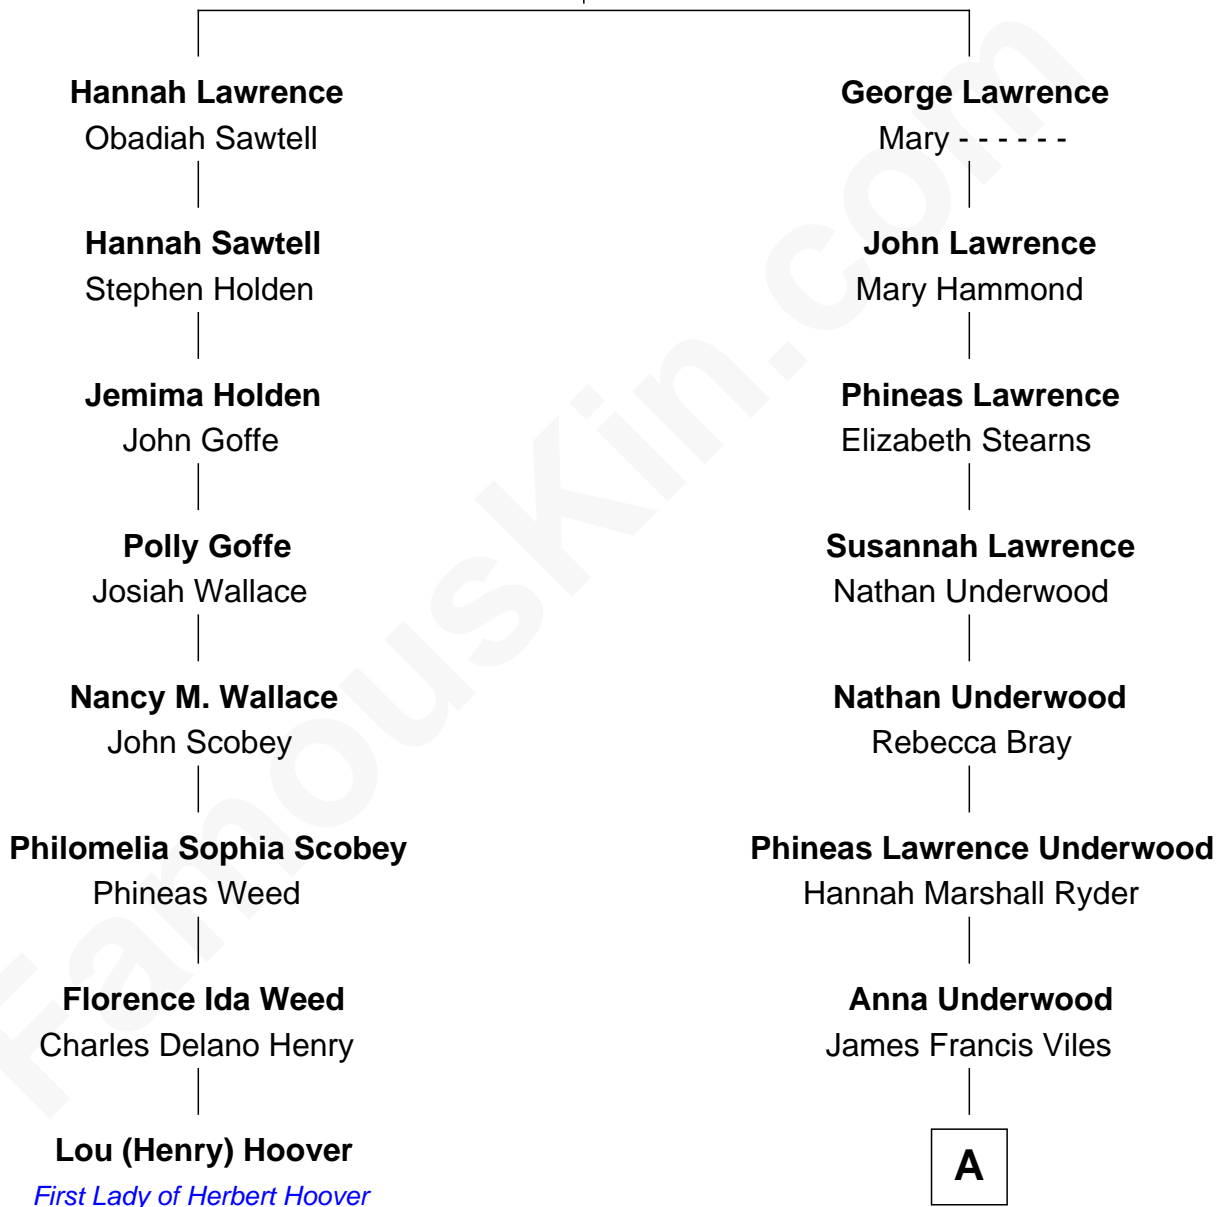

FamousKin.com

Relationship Chart of

Lou (Henry) Hoover

First Lady of President Herbert Hoover

7th cousin 3 times removed of

Paget Brewster
TV Actress

George Lawrence
Elizabeth Crispe

A

—
Helen Viles

Stewart Southworth Hathaway

—
Valerie Hathaway

John Bechtel Tew

—
Hathaway Tew

Galen Brewster

—
Paget Brewster

TV Actress