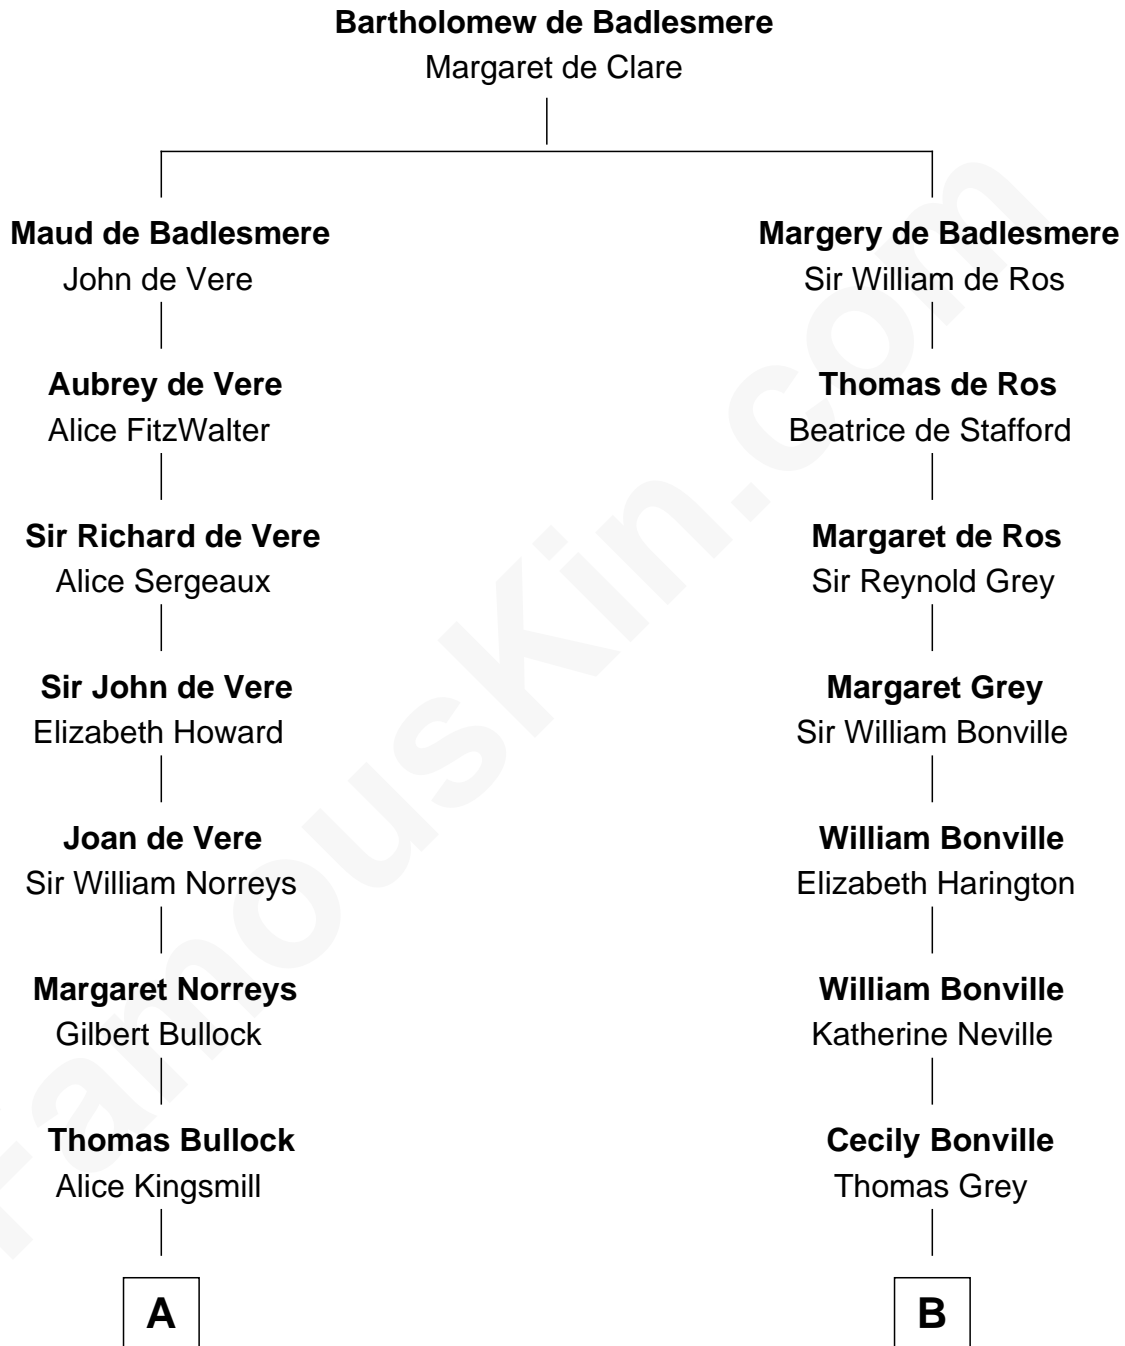

## Relationship Chart of

### Lou (Henry) Hoover

*First Lady of President Herbert Hoover*

19th cousin 1 time removed of

**James Sherman**

*27th U.S. Vice-President*

**C**

**Philomelia Sophia Scobey**

Phineas Weed

**Florence Ida Weed**

Charles Delano Henry

**Lou (Henry) Hoover**

*First Lady of Herbert Hoover*

**D**

**Mary Augusta Barron**

Stalham Williams

**Frances Lucretia Williams**